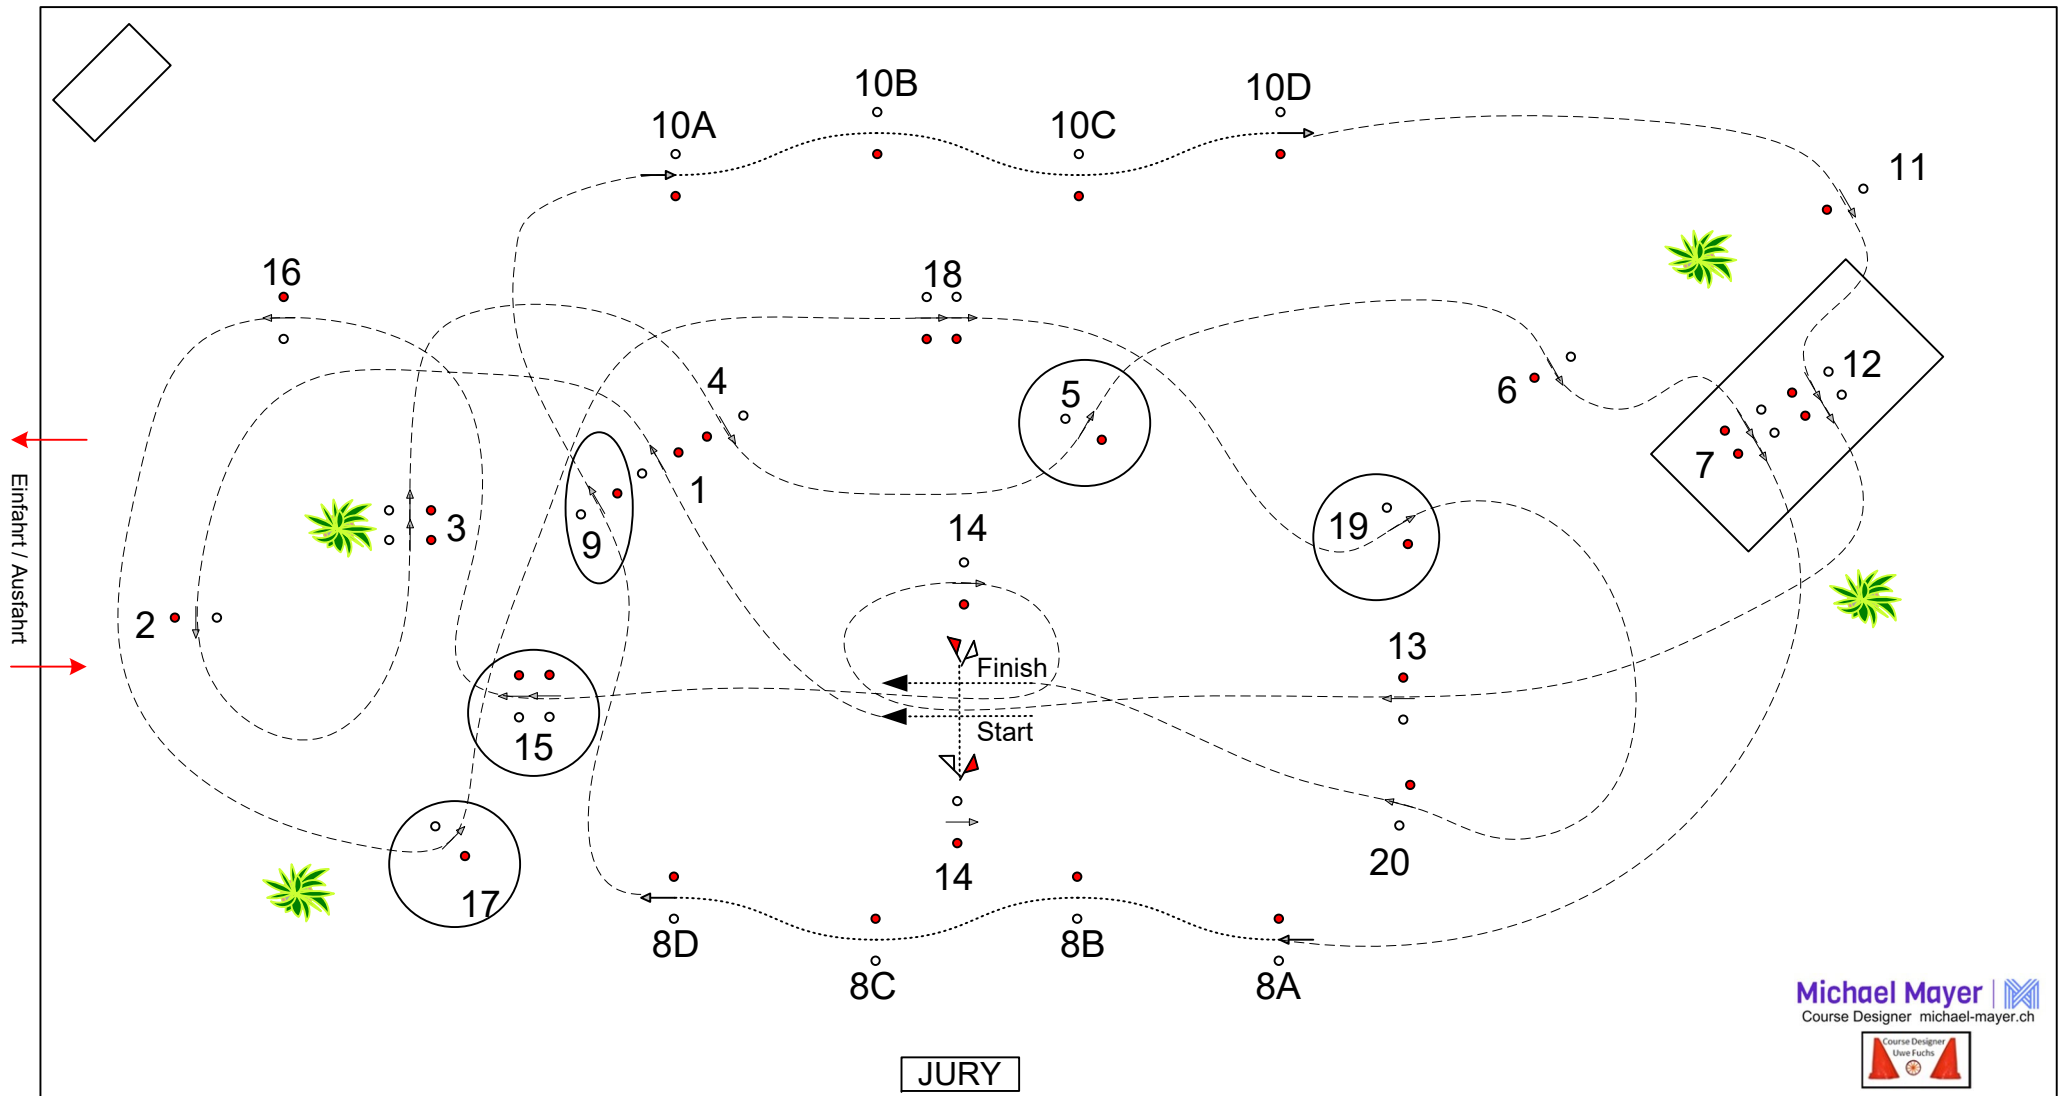

CAI 3* Stadl-Paura 2023

Prüfung Nr.:

Standardhindernisfahren

Klasse: S

Sonntag, 14. Mai 2023

Beginn: 9:00 Uhr

FEI Rg: Art. 970 to 981

○ = - 5 cm => All Classes

□ = -5cm =>Only H1/P1

Horse Pairs CAI 3*
Speed: 250 m/min
Distance: 670 m
Time Allowed: 161 sec
Time Limit: 322 sec
Cones Width: 170

Horse Singles CAI 3*
Speed: 250 m/min
Distance: 630 m
Time Allowed: 151
Time Limit: 302
Cones Width: 160

Pony Singles CAI 3*
Speed: 260 m/min
Distance: 630 m
Time Allowed: 145 sec
Time Limit: 290 sec
Cones Width: 160

Pony Pairs CAI 3*
Speed: 250 m/min
Distance: 630 m
Time Allowed: 151
Time Limit: 302
Cones Width: 160