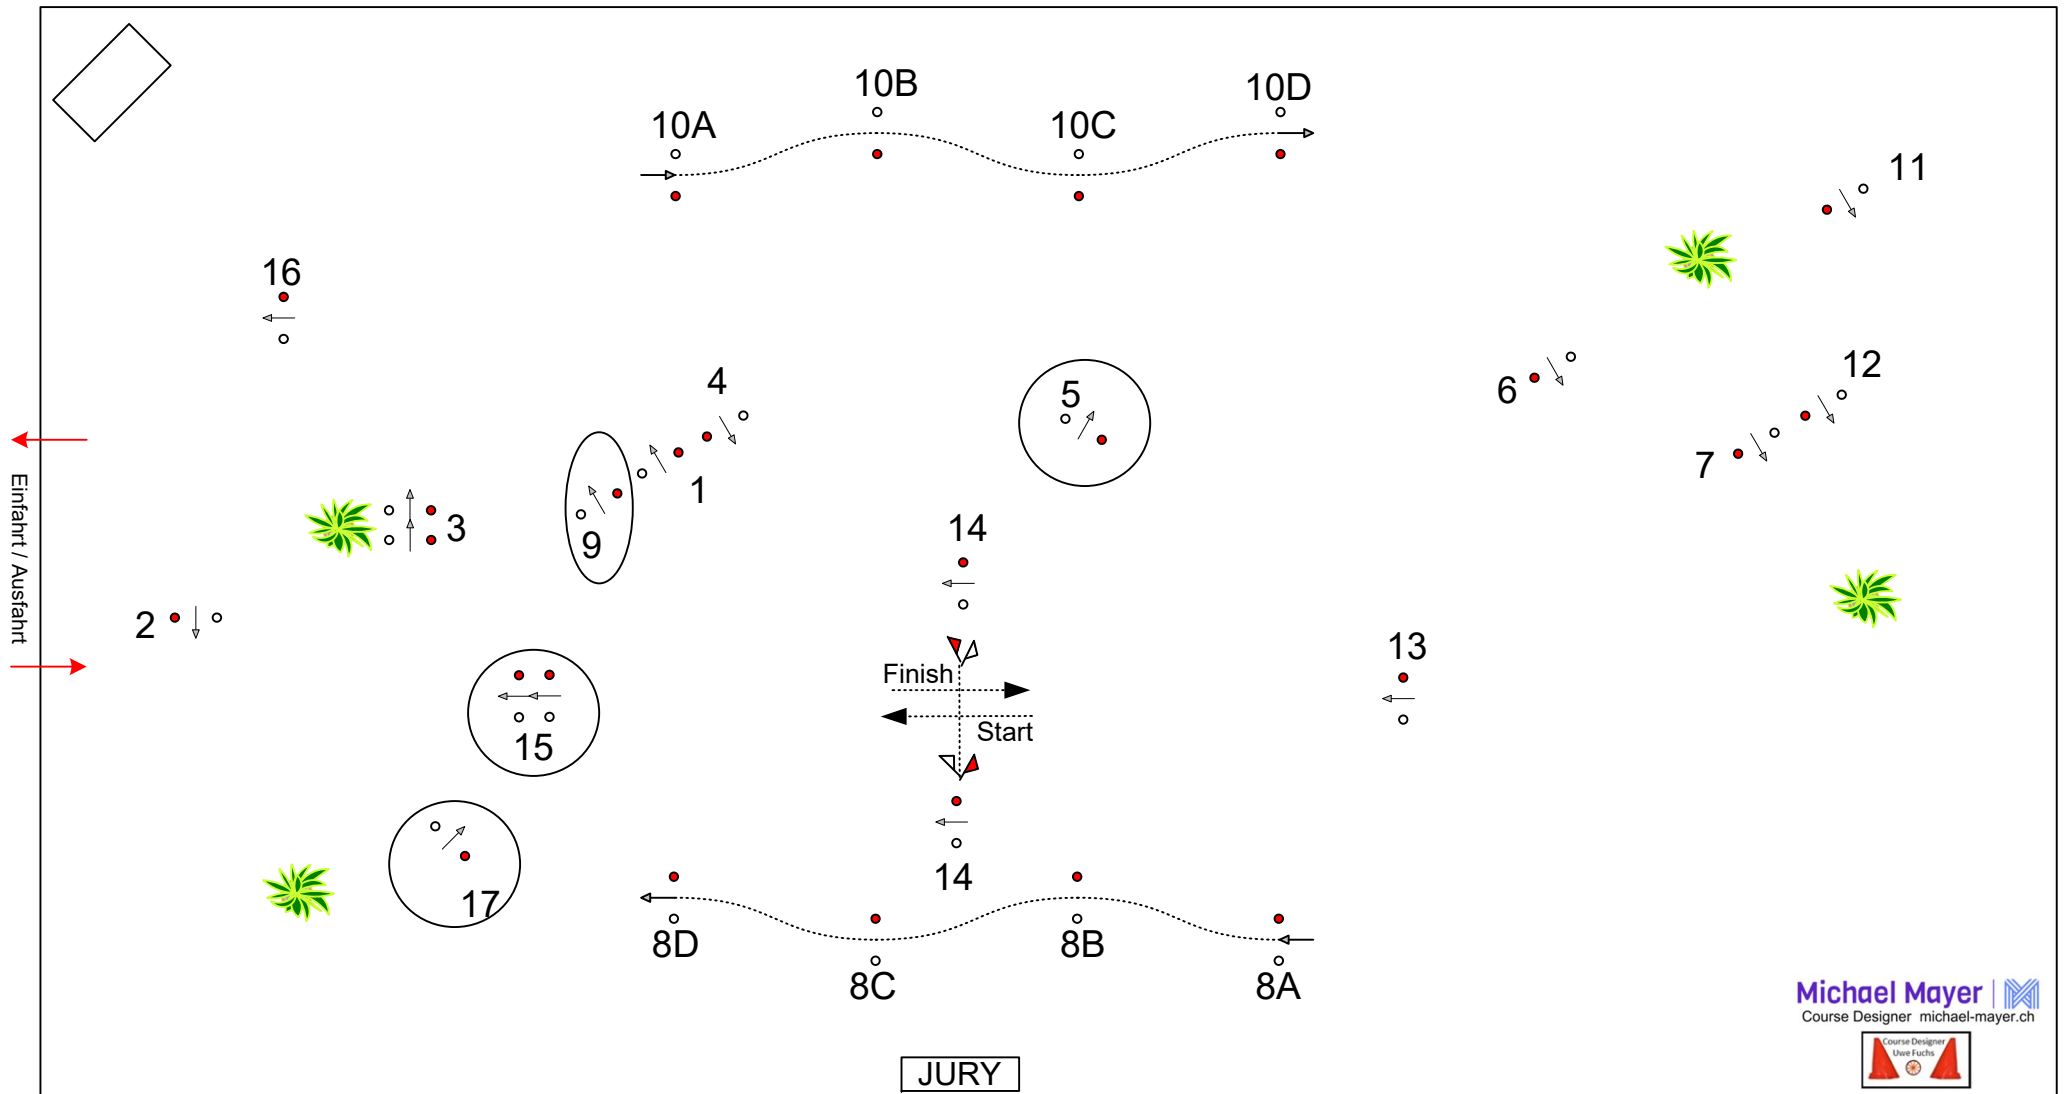

FEI Rg: Art. 970 to 981

○ = - 5 cm

Singles Speed: 230 m/min
L Distance: 550 m
Time Allowed: 143 sec
Time Limit: 286 sec
Cones Width: +30cm

Singles Speed: 240 m/min
M Distance: 550 m
Time Allowed: 138 sec
Time Limit: 276 sec
Cones Width: +30cm

Pairs Speed: 230 m/min
L Distance: 580 m
Time Allowed: 161 sec
Time Limit: 302 sec
Cones Width: +25cm

Pairs Speed: 240 m/min
M Distance: 580 m
Time Allowed: 145 sec
Time Limit: 290 sec
Cones Width: +25cm