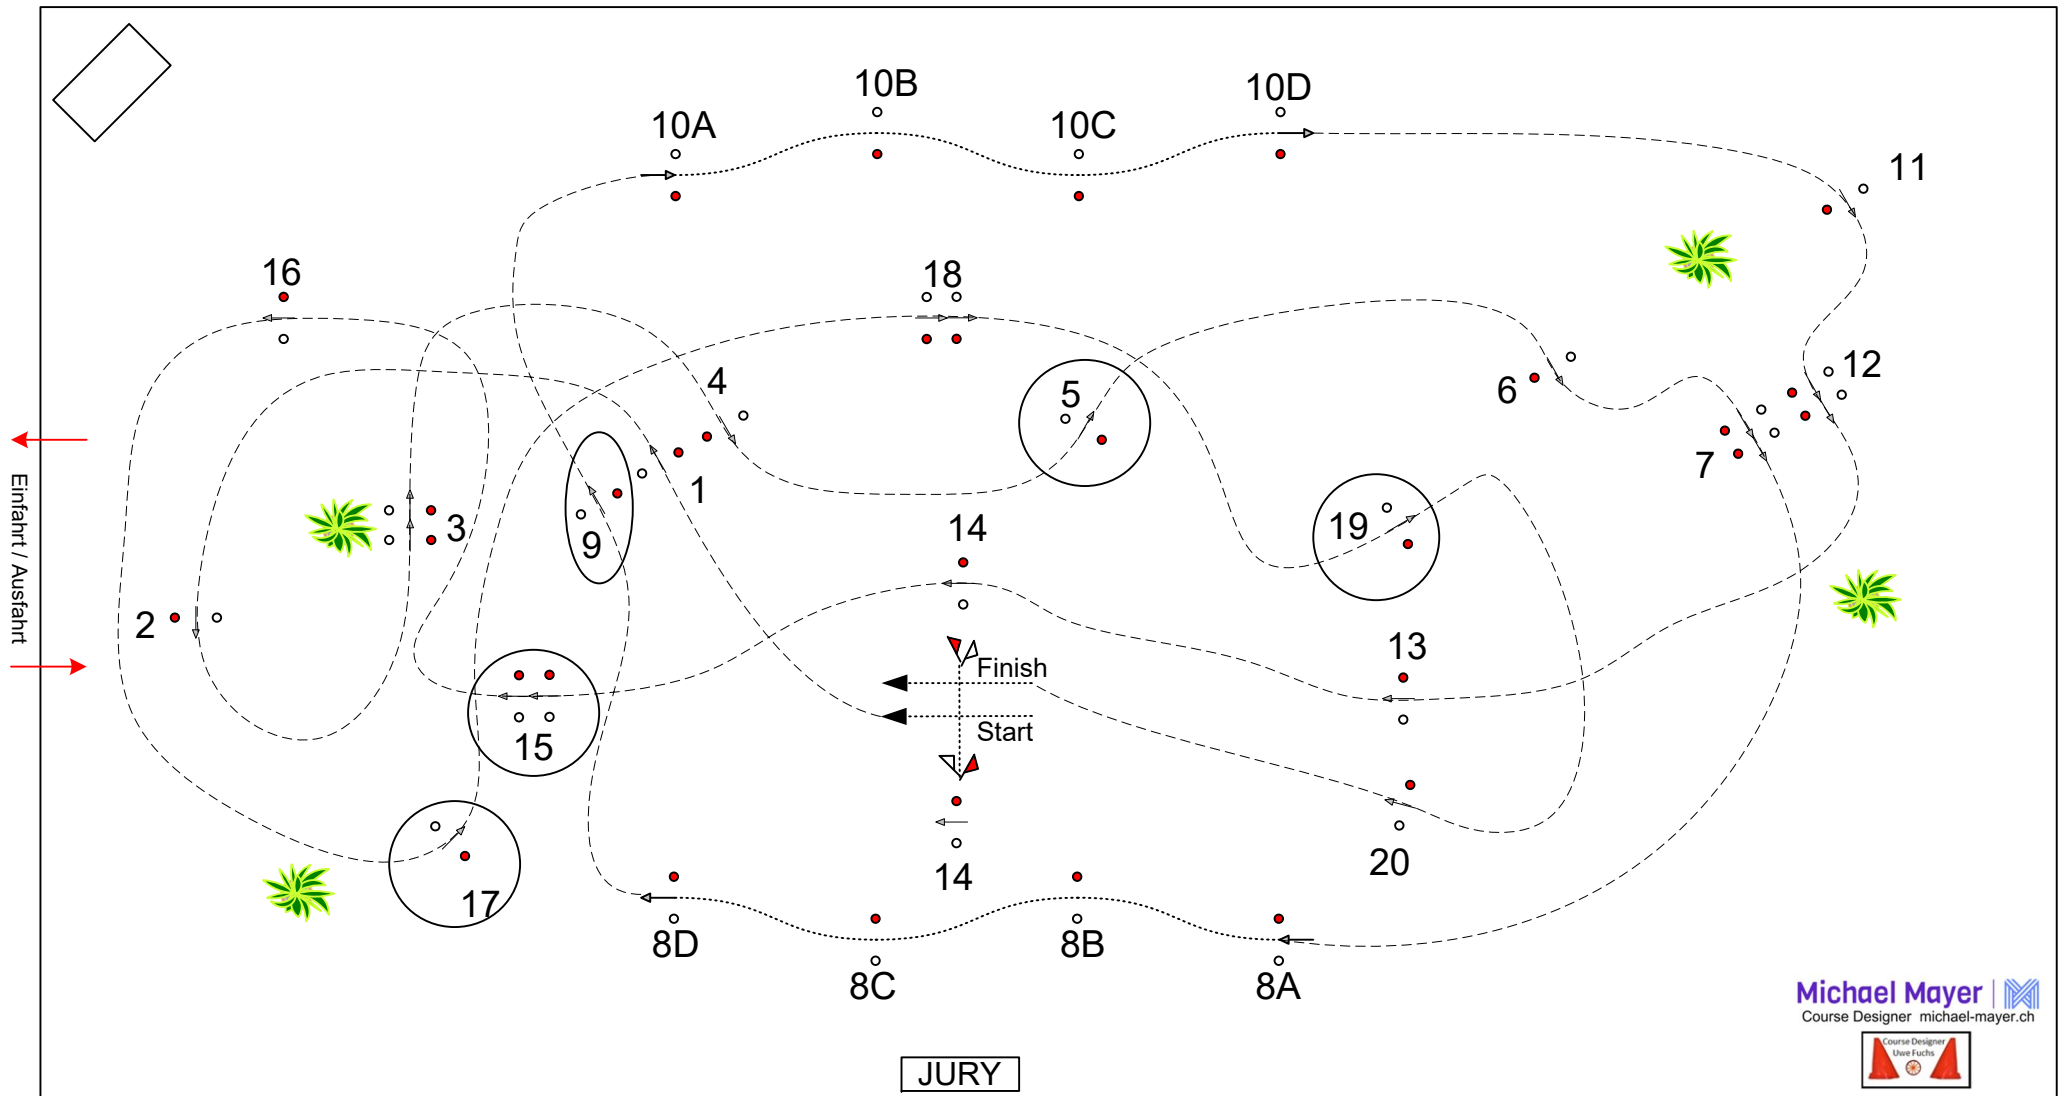

CAIJ/U25 2* Stadl-Paura 2023

Prüfung Nr.:

Standardhindernisfahren

Klasse: S

Sonntag, 14. Mai 2023

Beginn: 9:00 Uhr

FEI Rg: Art. 970 to 981

○ = - 5 cm

Single Pony CAIJ 2*

Speed: 250 m/min
Distance: 670 m
Time Allowed: 161 sec
Time Limit: 322 sec
Cones Width: 160

Single Pony CAIU25

Speed: 250 m/min
Distance: 670 m
Time Allowed: 161 sec
Time Limit: 322 sec
Cones Width: 160

Single Horse CAIU25

Speed: 250 m/min
Distance: 670 m
Time Allowed: 161 sec
Time Limit: 322 sec
Cones Width: 160