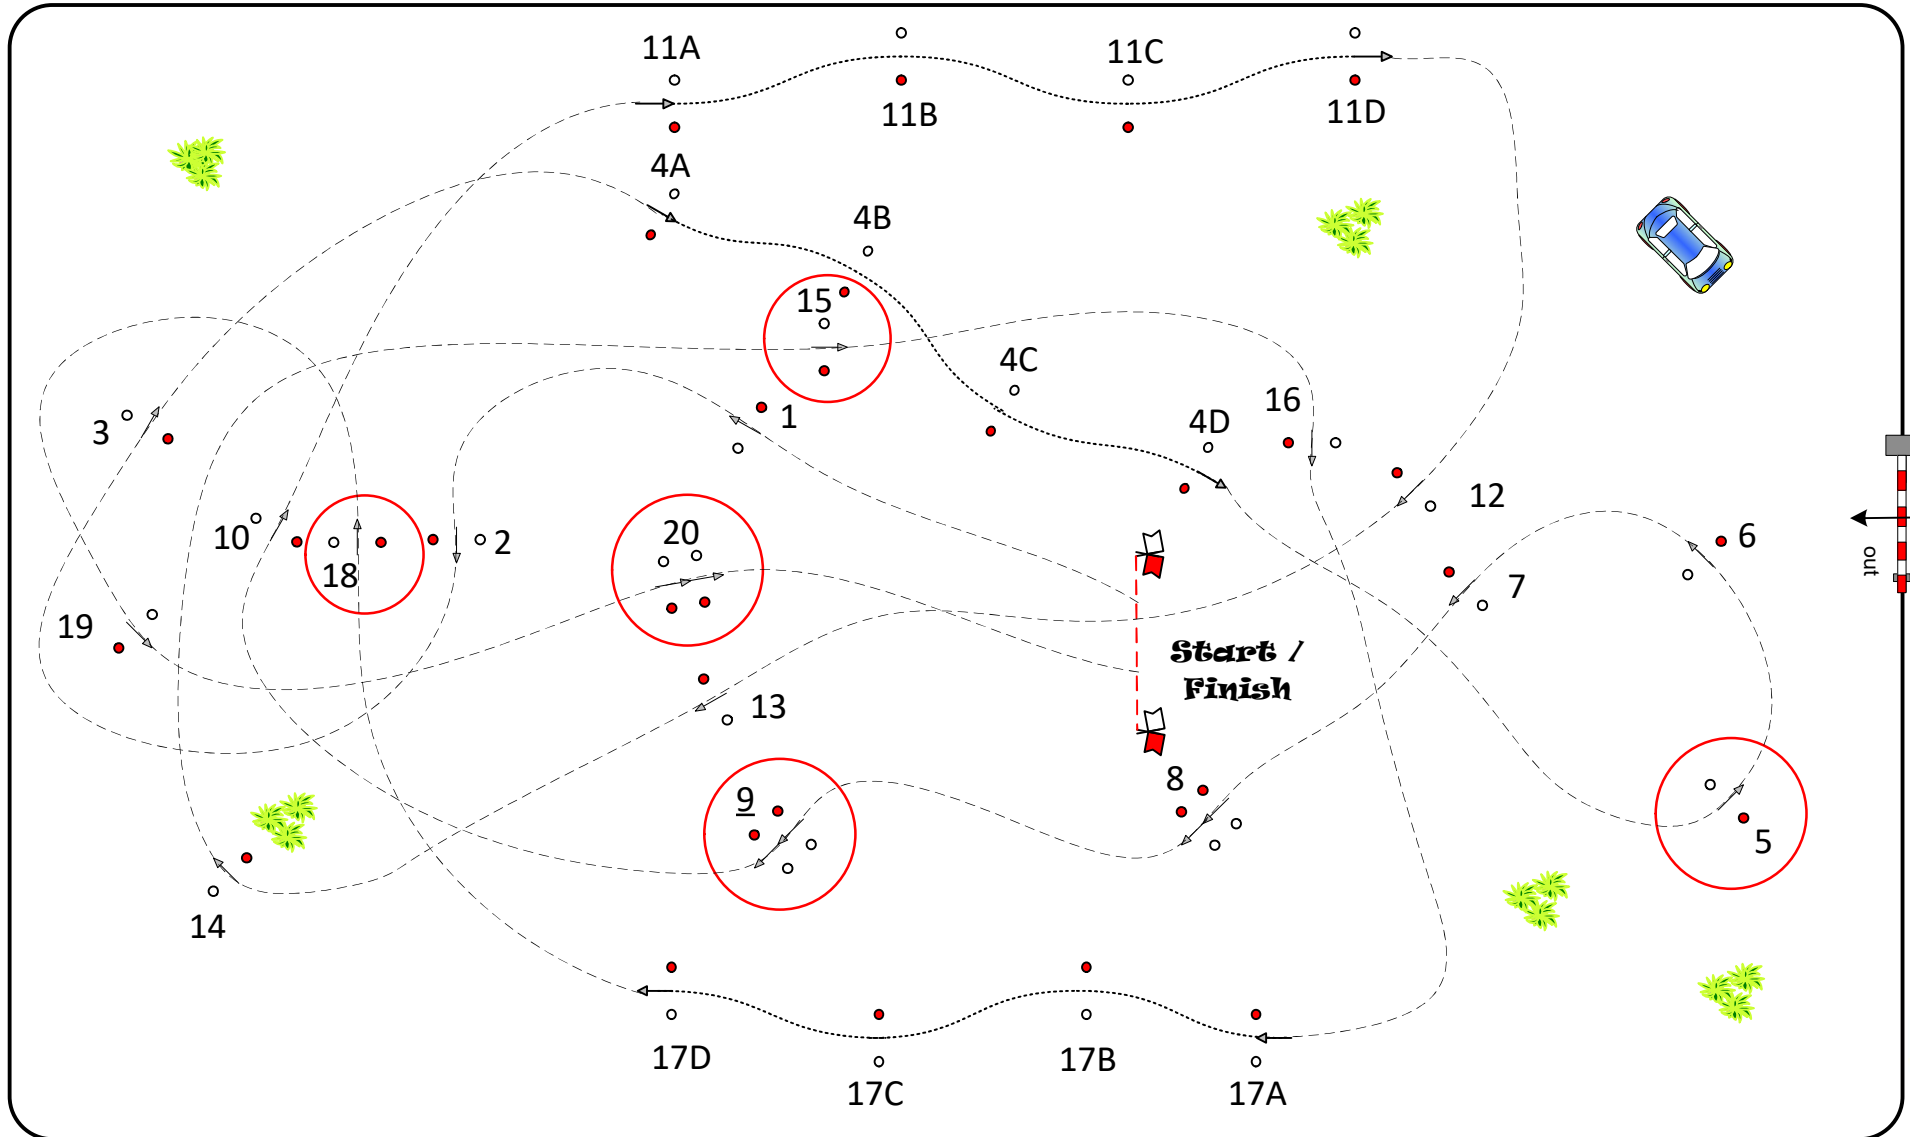

Sunday, 17 May 2026

The Fault Competition

Horses Four-in-Hand
Start: 10.30 AM

Royal Windsor Horse Show 2026

The Fault Competition

FEI Rules 971.1.1
Cones width: 1,85 m.
Obstacles 20
Speed: m/min 240
Length: 765
Time allowed: 191 sec.
Time Limit: 383 sec.

1,80m.

SCALE: 1:400

Jury