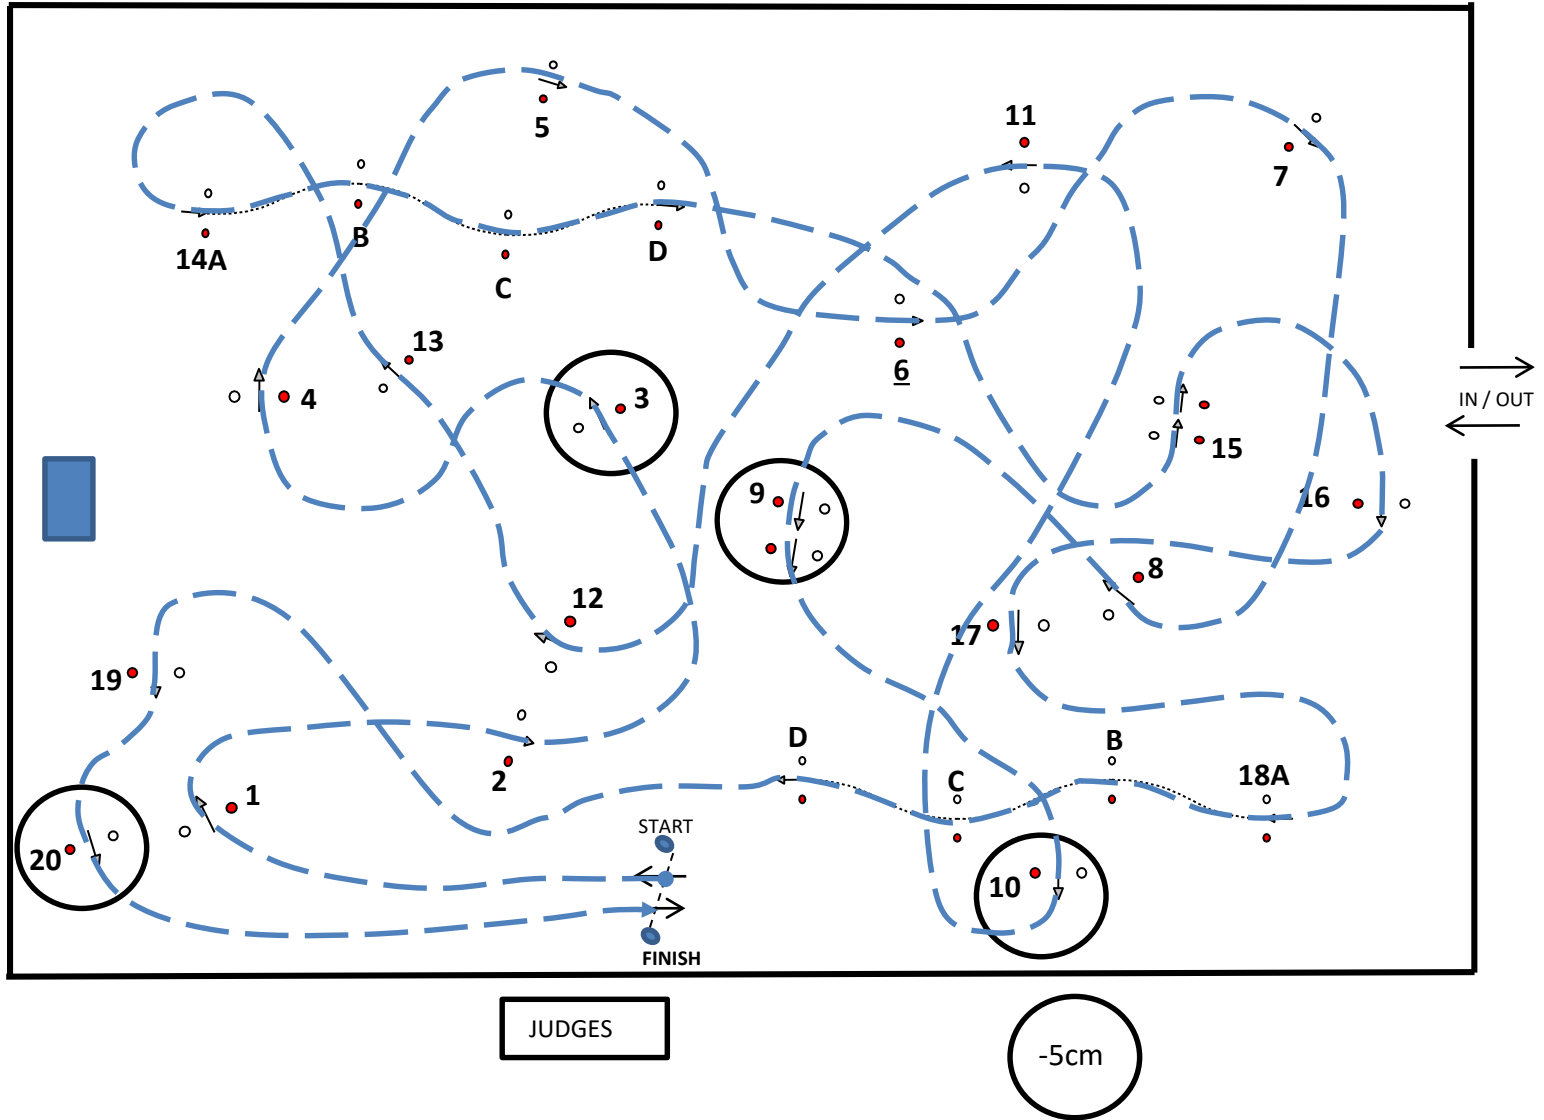

GRAND OAKS CDE 2020

All Singles and Pony Pairs. Distance 725 m Pony Fours 750 m

GRAND OAKS CDE 2020

Horse Pairs and Horse Teams Distance 770m.

GRAND OAKS CDE 2020

All Singles and Pony Pairs. Distance 725 m Pony Fours 750 m

GRAND OAKS CDE 2020

Horse Pairs and Horse Teams Distance 770m.