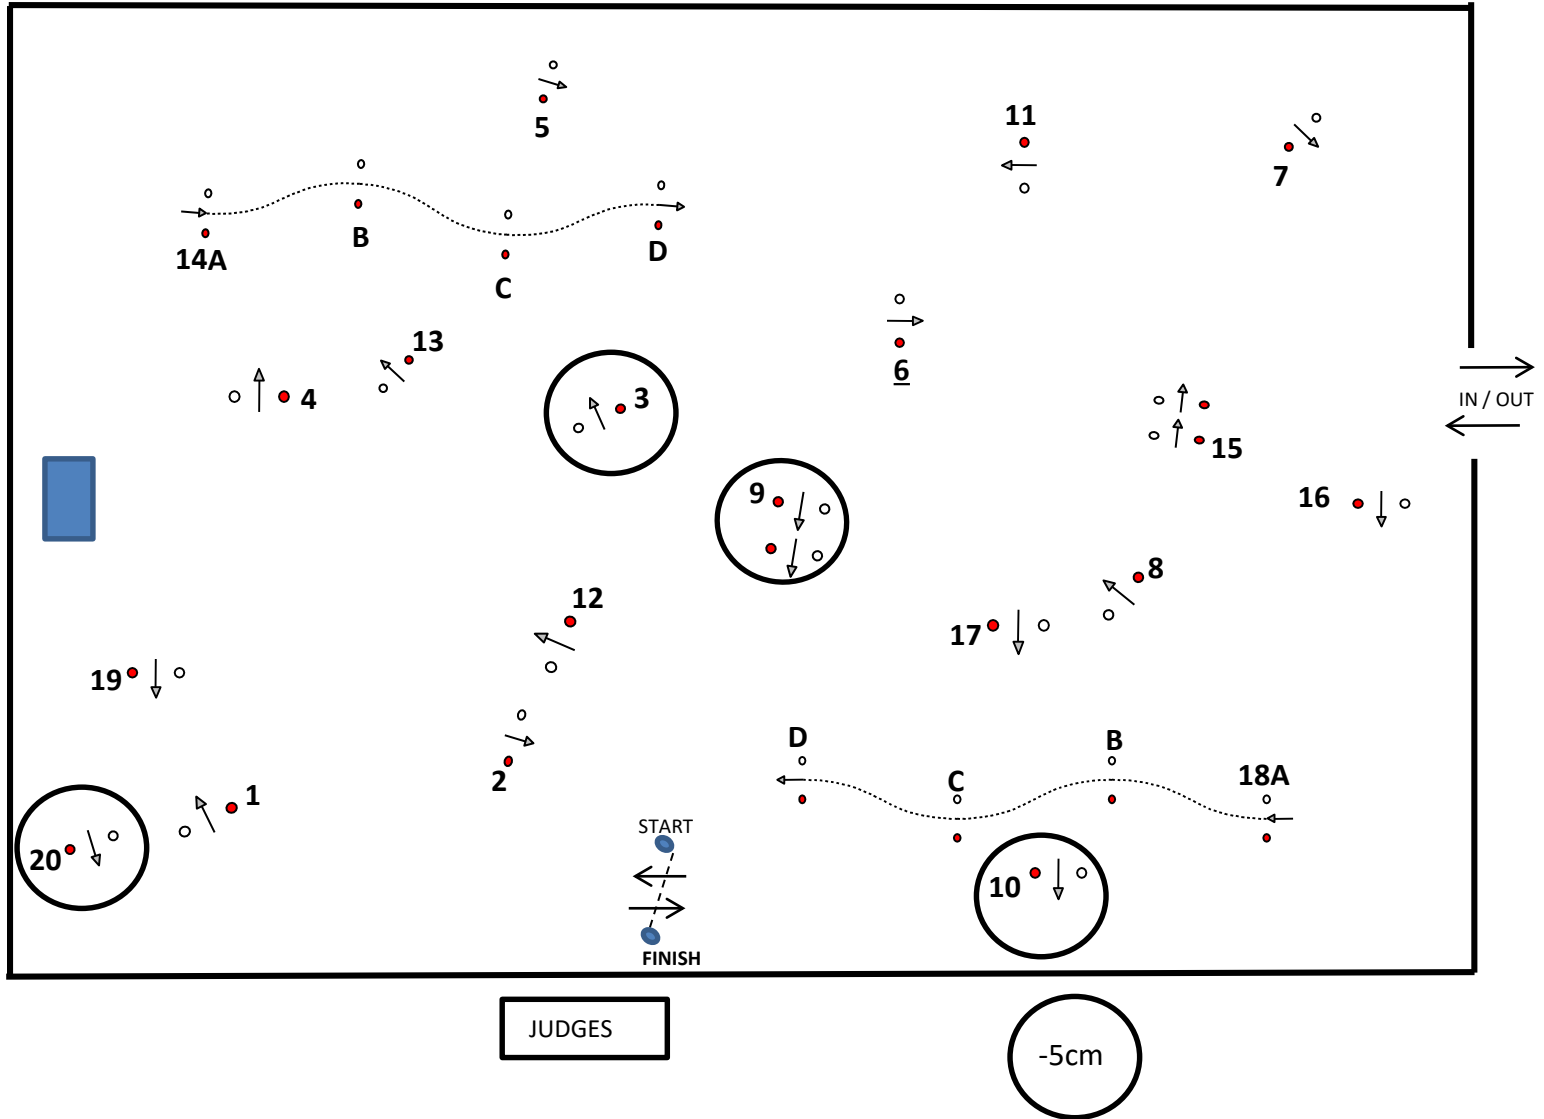

GRAND OAKS CDE 2020

All Singles and Pony Pairs. Distance 725 m Pony Fours 750 m

GRAND OAKS CDE 2020

Horse Pairs and Horse Teams Distance 770m.

GRAND OAKS CDE 2020

All Singles and Pony Pairs. Distance 725 m Pony Fours 750 m

GRAND OAKS CDE 2020

Horse Pairs and Horse Teams Distance 770m.