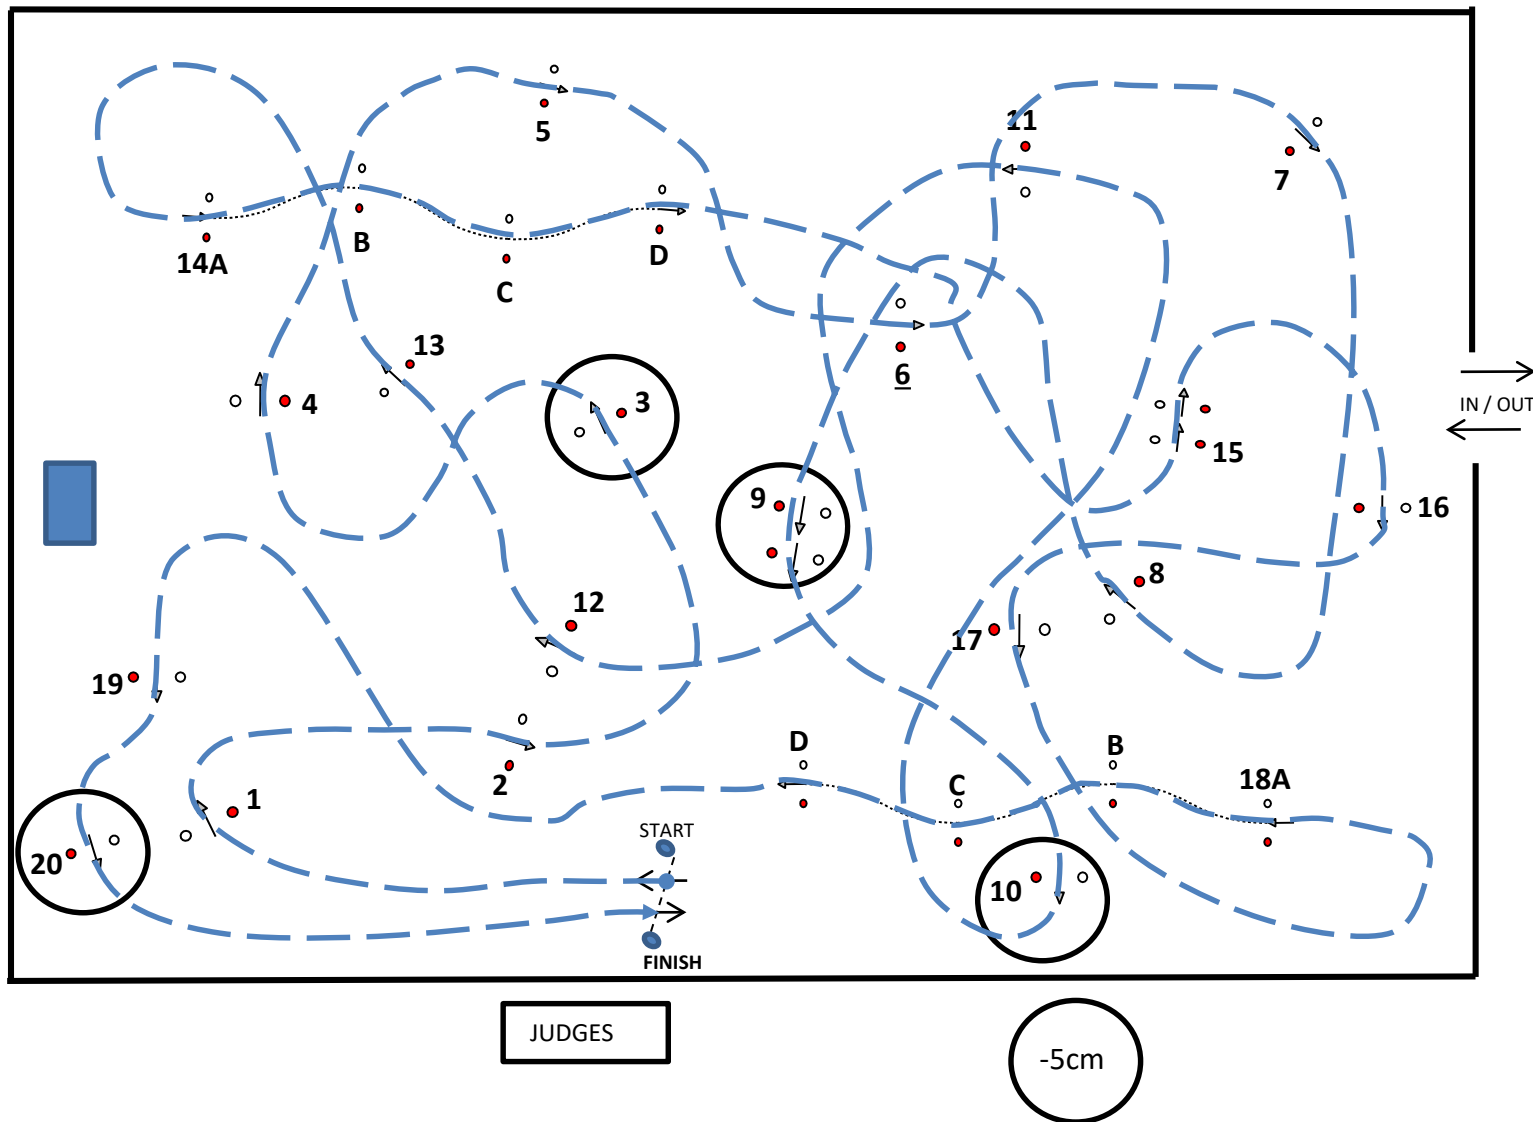

GRAND OAKS CDE 2020

All Singles and Pony Pairs. Distance 725 m Pony Fours 750 m

GRAND OAKS CDE 2020

Horse Pairs and Horse Teams Distance 770m.

GRAND OAKS CDE 2020

All Singles and Pony Pairs. Distance 725 m Pony Fours 750 m

GRAND OAKS CDE 2020

Horse Pairs and Horse Teams Distance 770m.