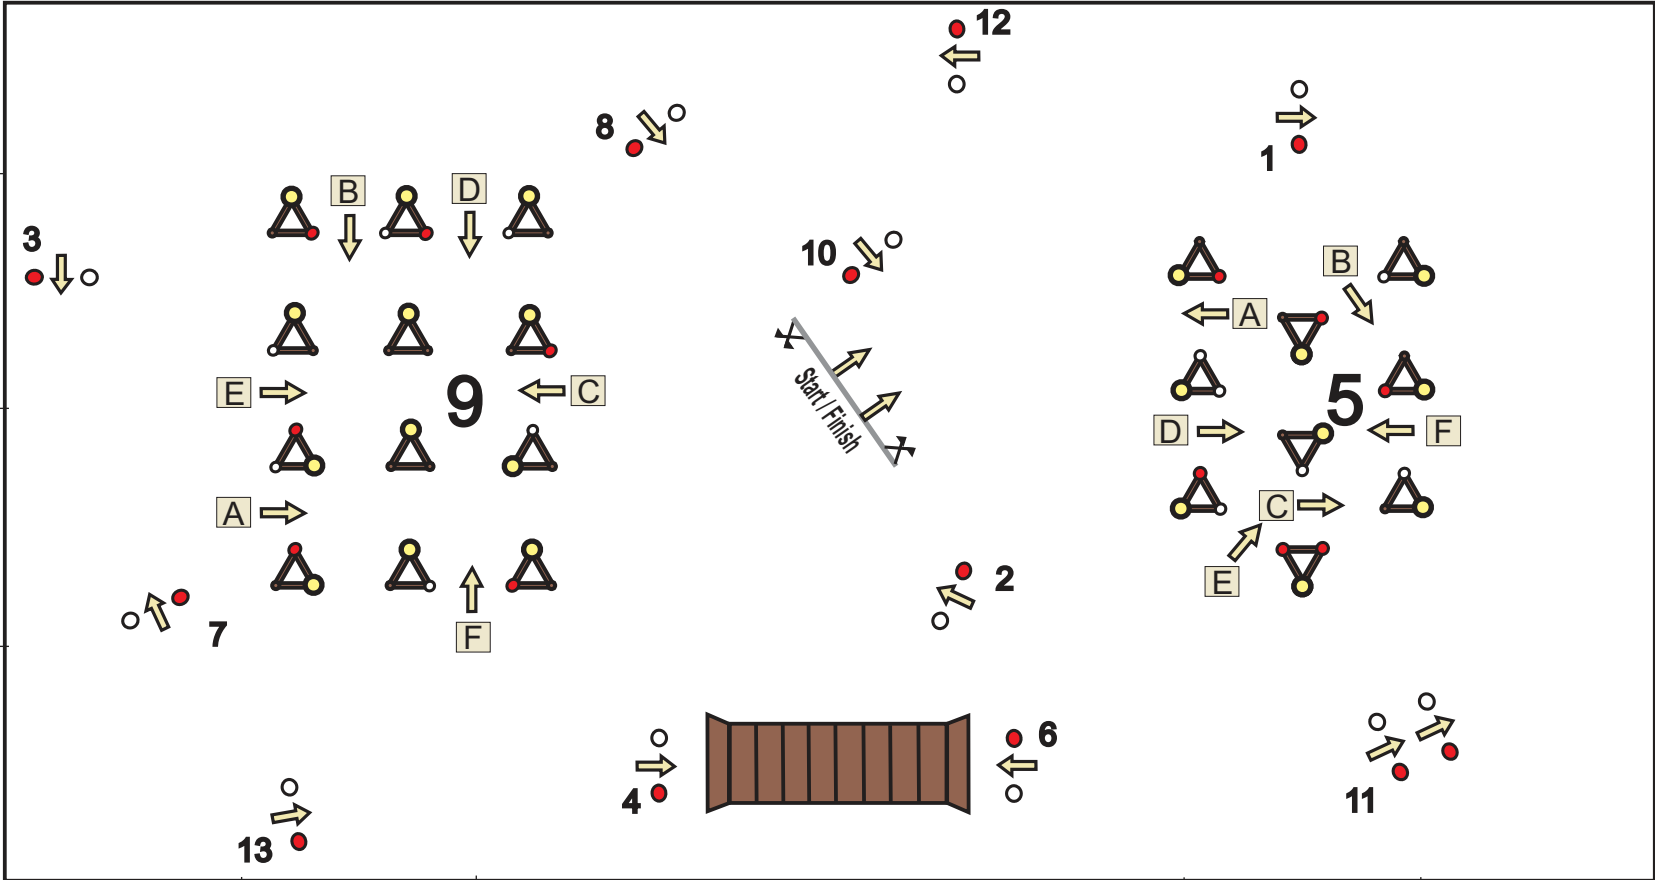

FEI Driving World Cup Maastricht November 2022

Jury

In / Out

● = Knock down

Drive off for Competition-1: 1-2-3-4-5ABCDE~~X~~ 6-7-8-9ABCDE~~X~~ 10-11-12-13