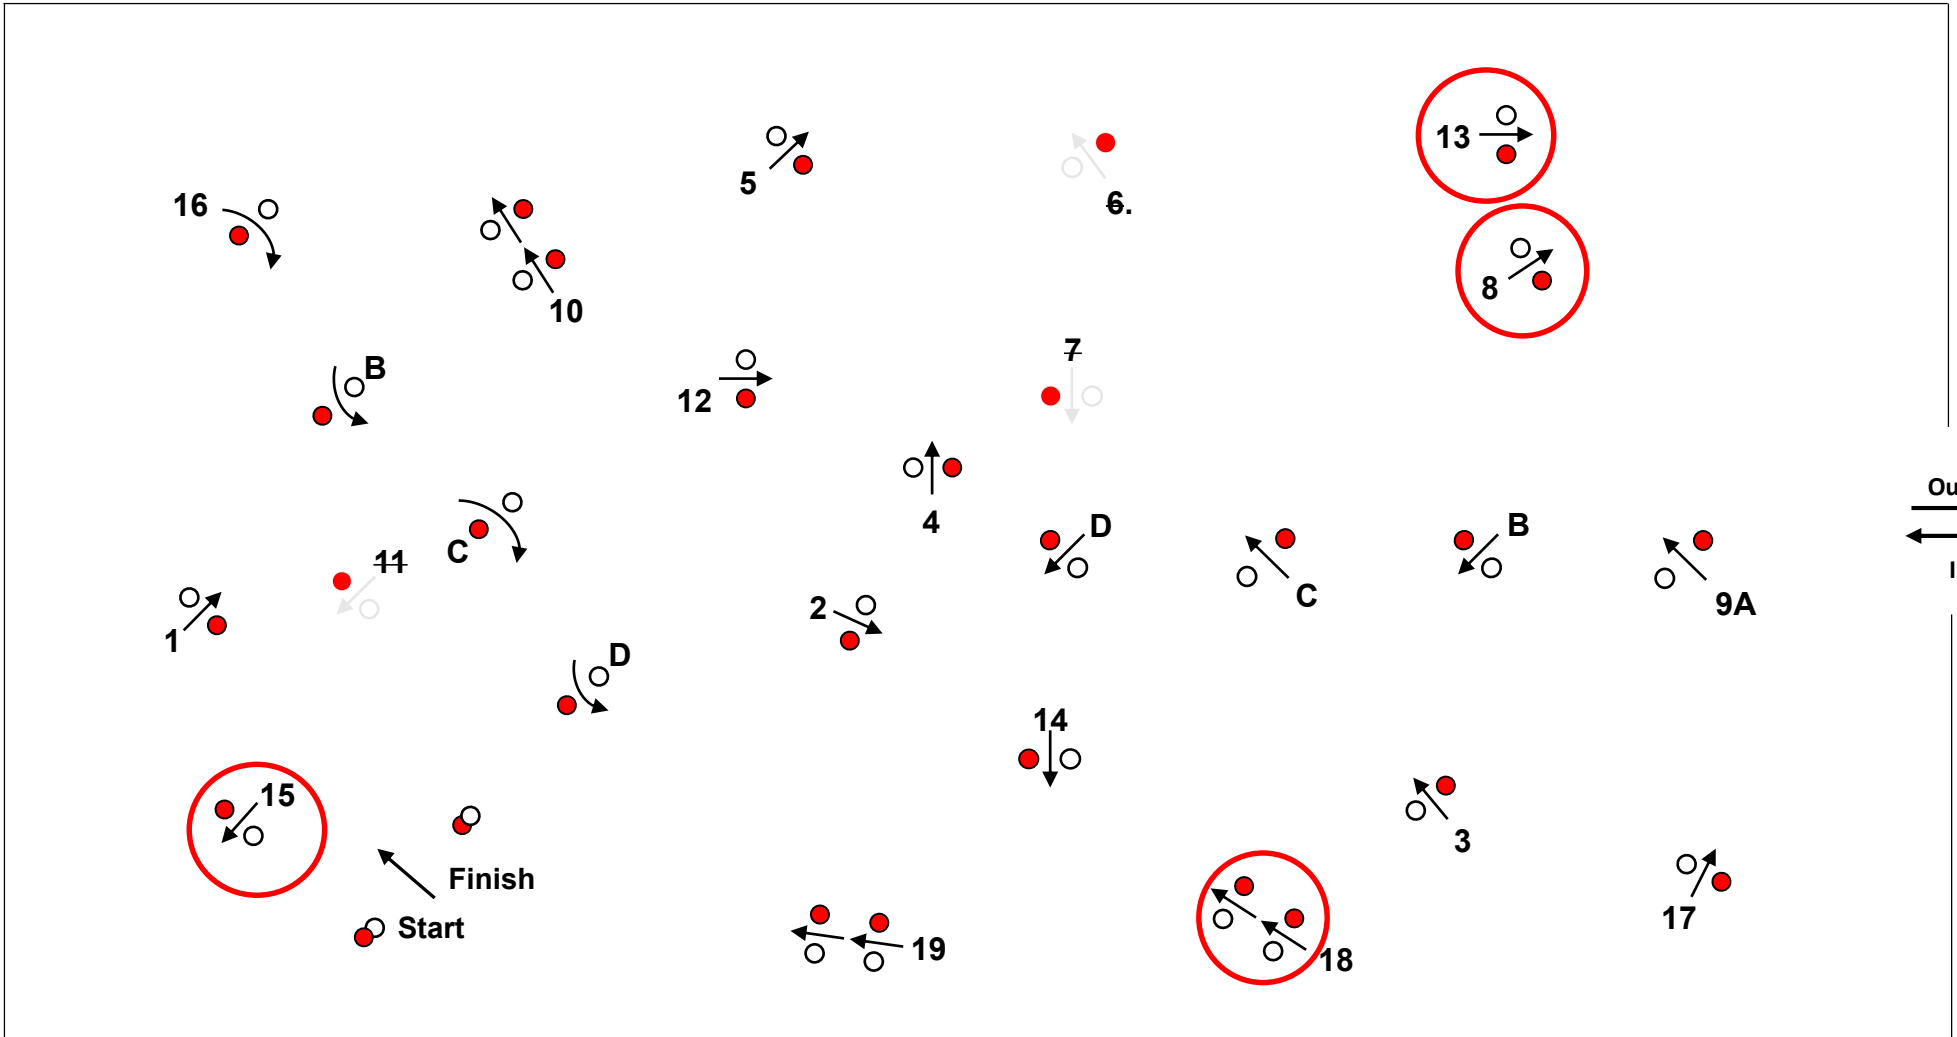

720 m

Time allowed :

173 sec.

Time Limit :

346 sec.

Obstacles :

1 – 19

Width:

160 cm (155cm)

Speed :
250 m/min

Length :
700m

Time allowed :
168 sec.

Time Limit :
336 sec.

Obstacles :
1 – 19

Width:
170 cm (165cm)

Judges

Speed :

Length :

Time allowed :

Time Limit :

Width:

230 m/min

650 m

170 sec.

340 sec.

160 cm (155cm)

Obstacles : 1,2,3,4,5,8,9A,B,C,D,10,12,13,14,15,16A,B,C,D, 17,18,19 not 6,7,11

Judges