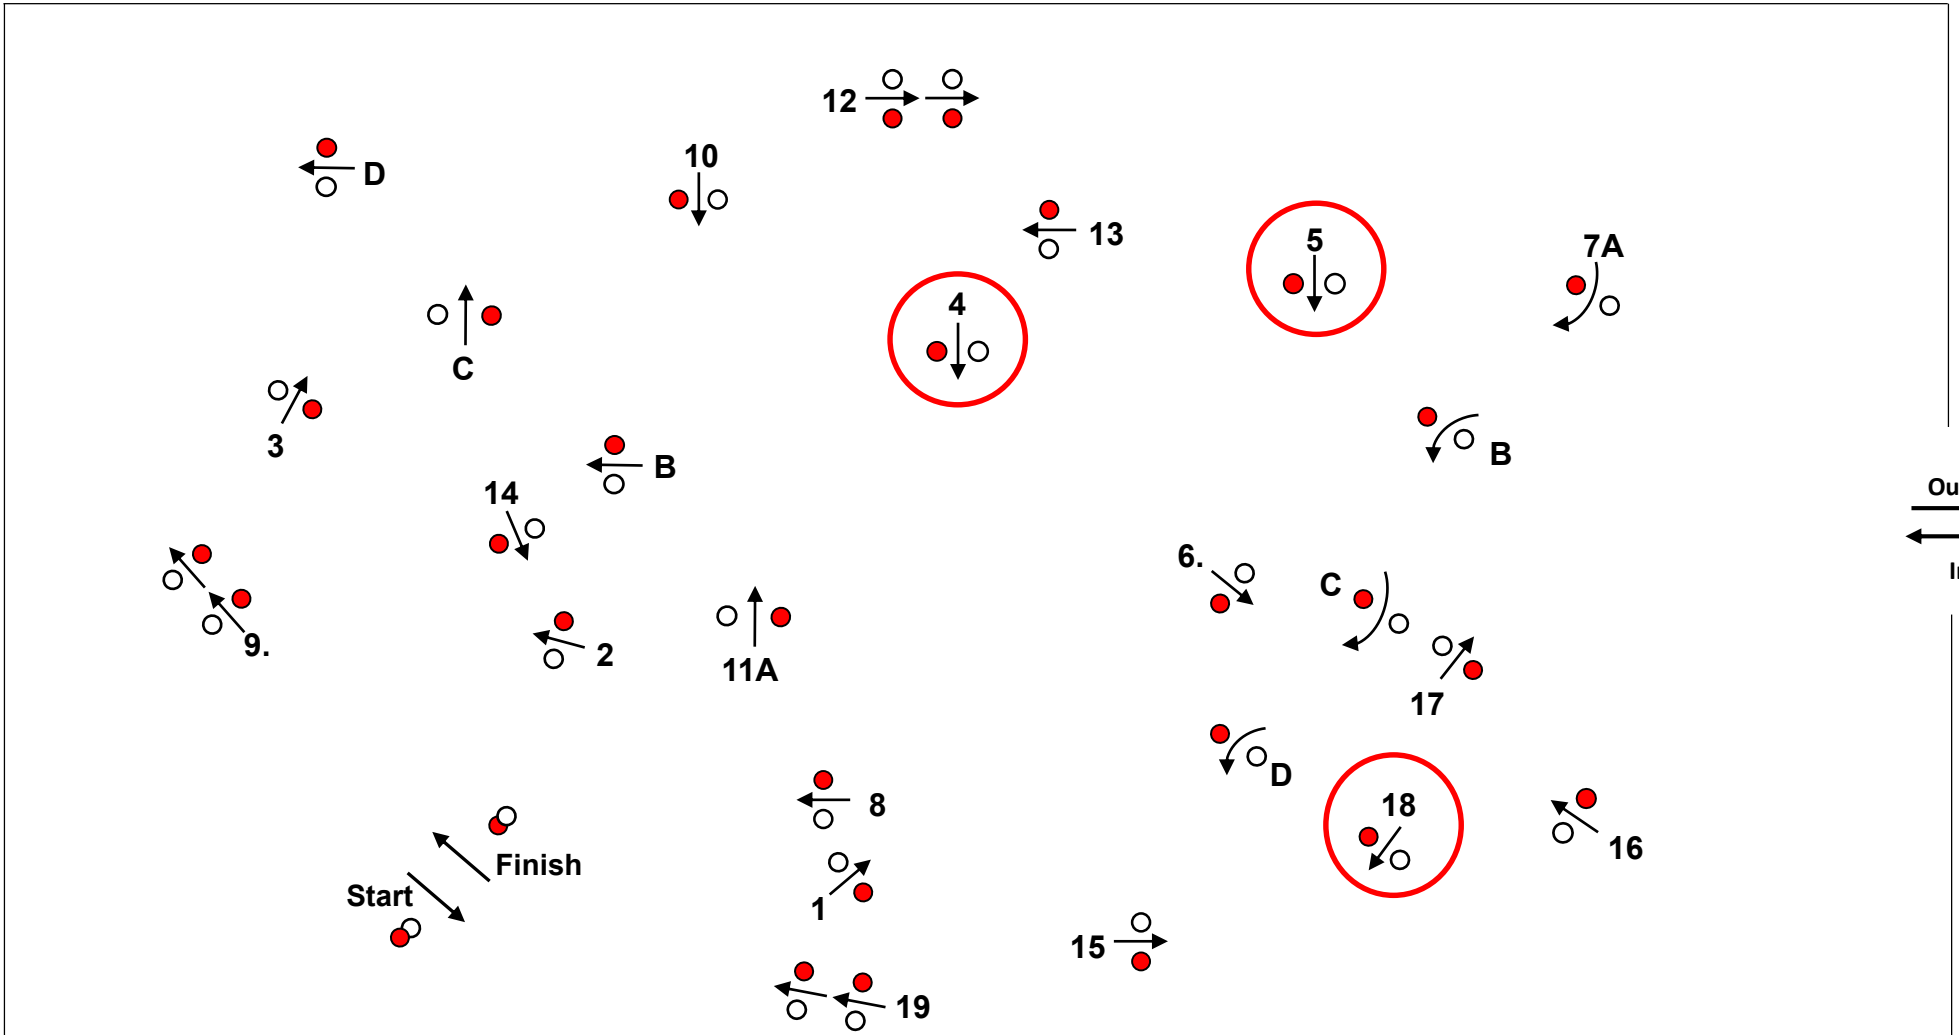

Speed :

240 m/min

Length :

740 m

Time allowed :

185 sec.

Time Limit :

370 sec.

Obstacles :

1 – 19

Width:

190 cm (185cm)

Judges