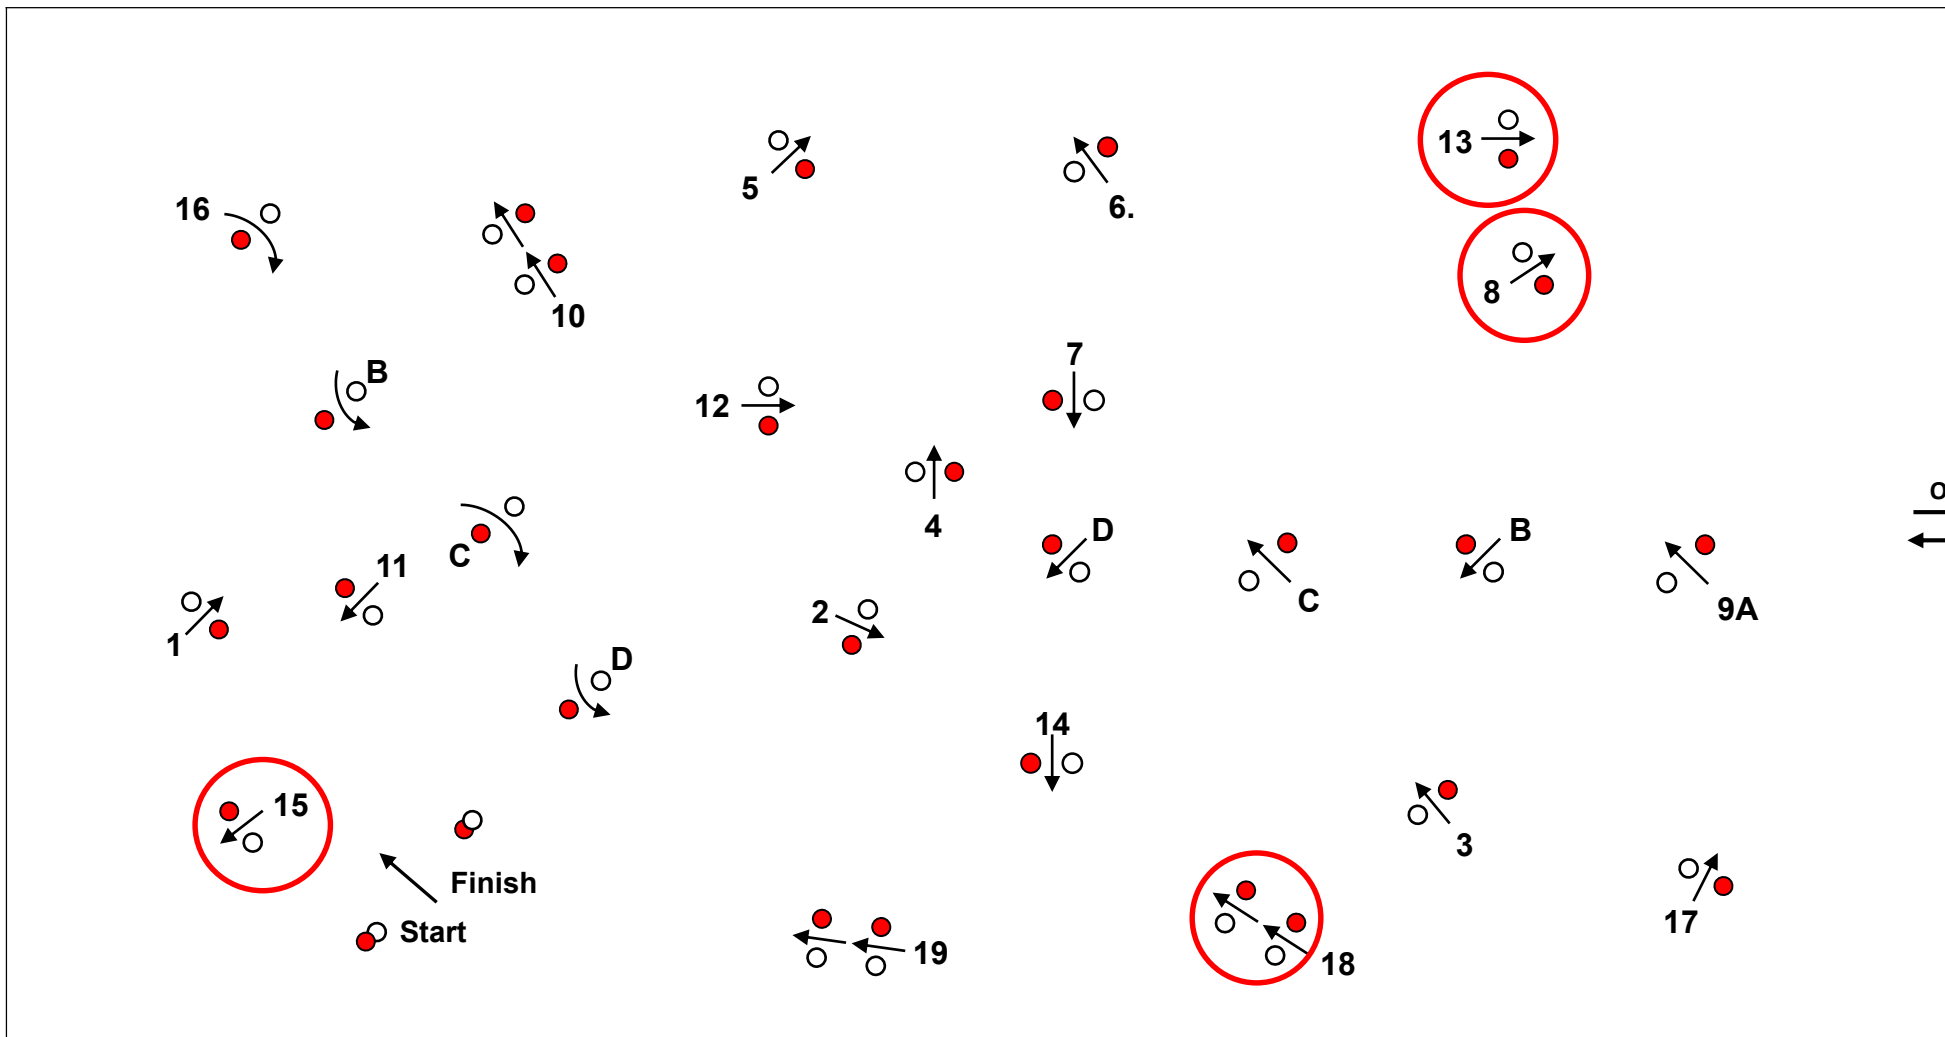

720 m

Time allowed :

173 sec.

Time Limit :

346 sec.

Obstacles :

1 – 19

Width:

160 cm (155cm)

Speed :
250 m/min

Length :
700m

Time allowed :
168 sec.

Time Limit :
336 sec.

Obstacles :
1 – 19

Width:
170 cm (165cm)

Judges

Speed :

Length :

Time allowed :

Time Limit :

Width:

230 m/min

650 m

170 sec.