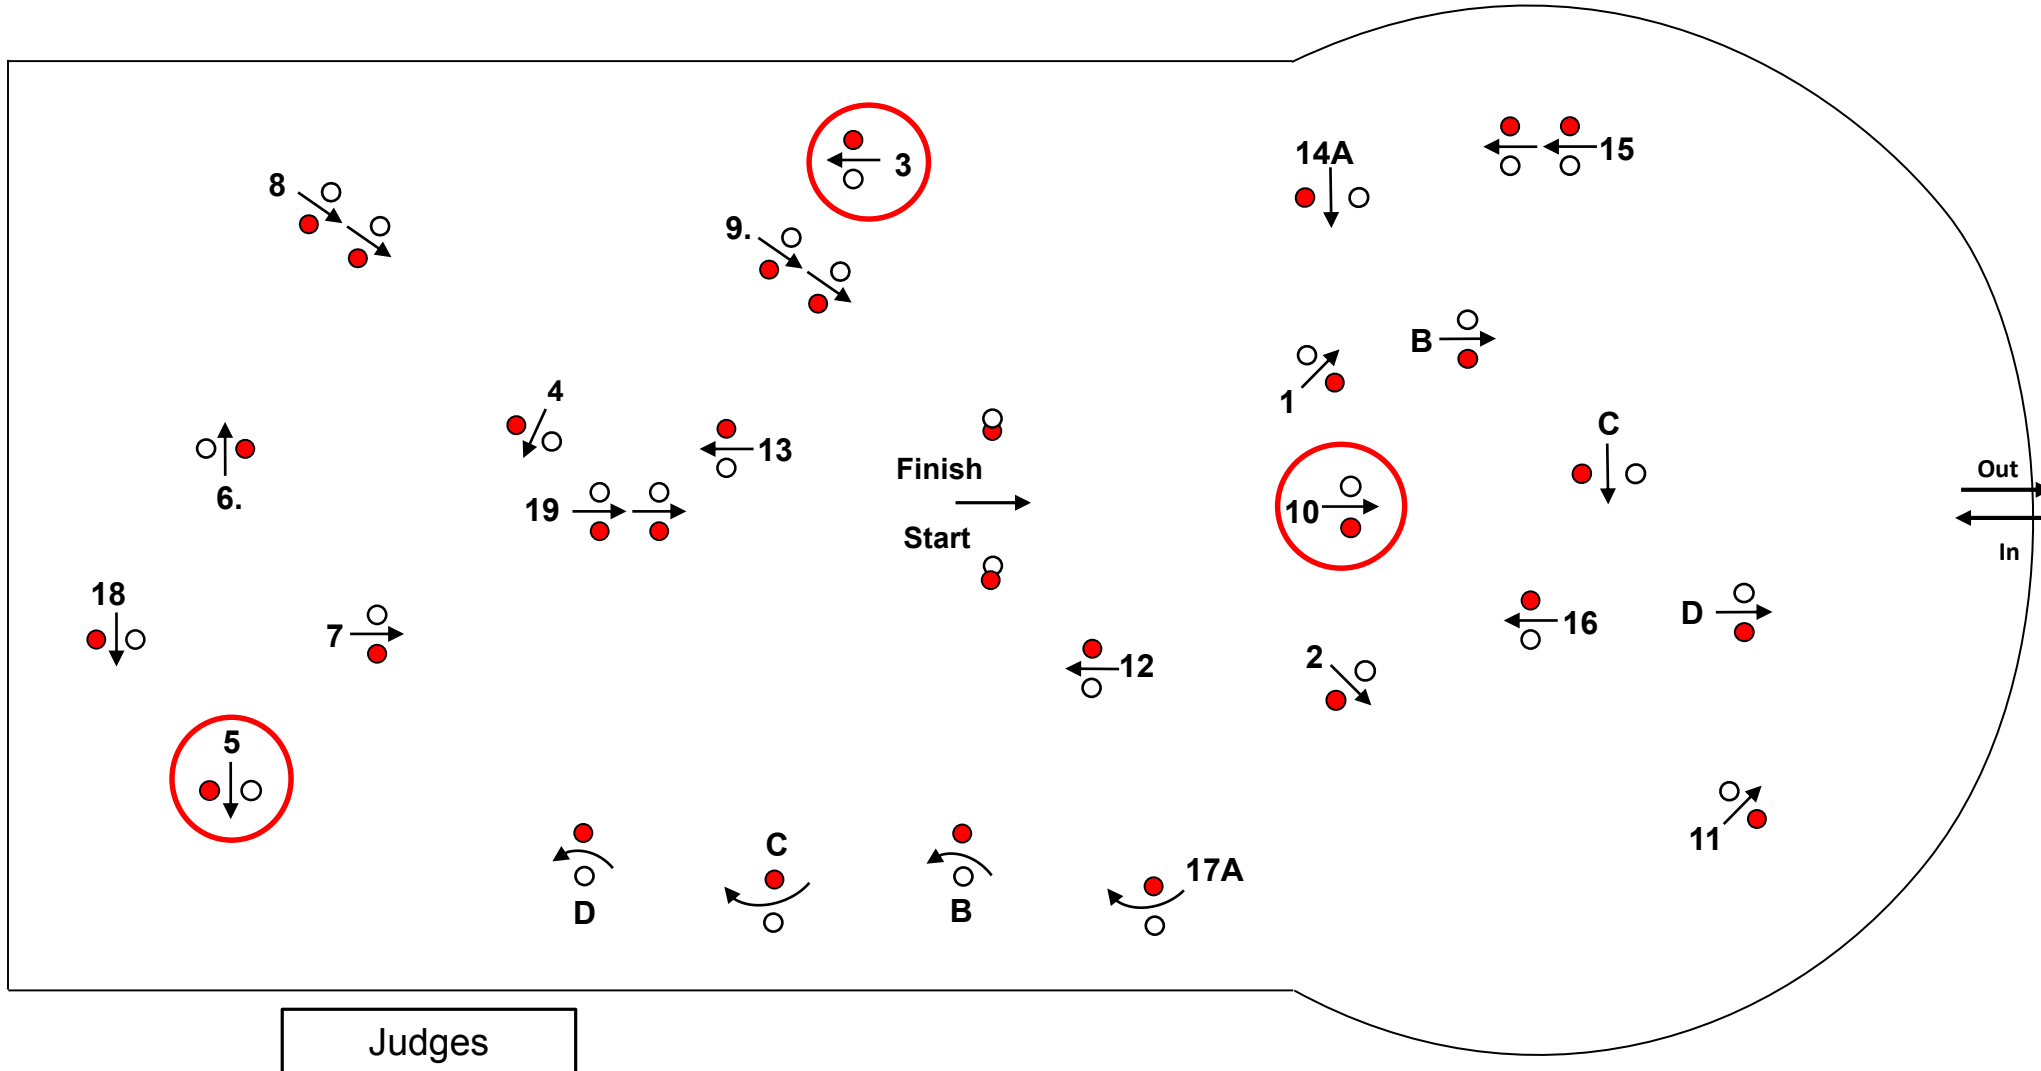

720 m

Time allowed :

173 sec.

Time Limit :

346 sec.

Obstacles :

1 – 19

Width:

160 cm (155cm)

Speed :
250 m/min

Length :
700m

Time allowed :
168 sec.

Time Limit :
336 sec.

Obstacles :
1 – 19

Width:
170 cm (165cm)

Judges

Speed :

Length :

Time allowed :

Time Limit :

Width:

230 m/min

650 m

170 sec.