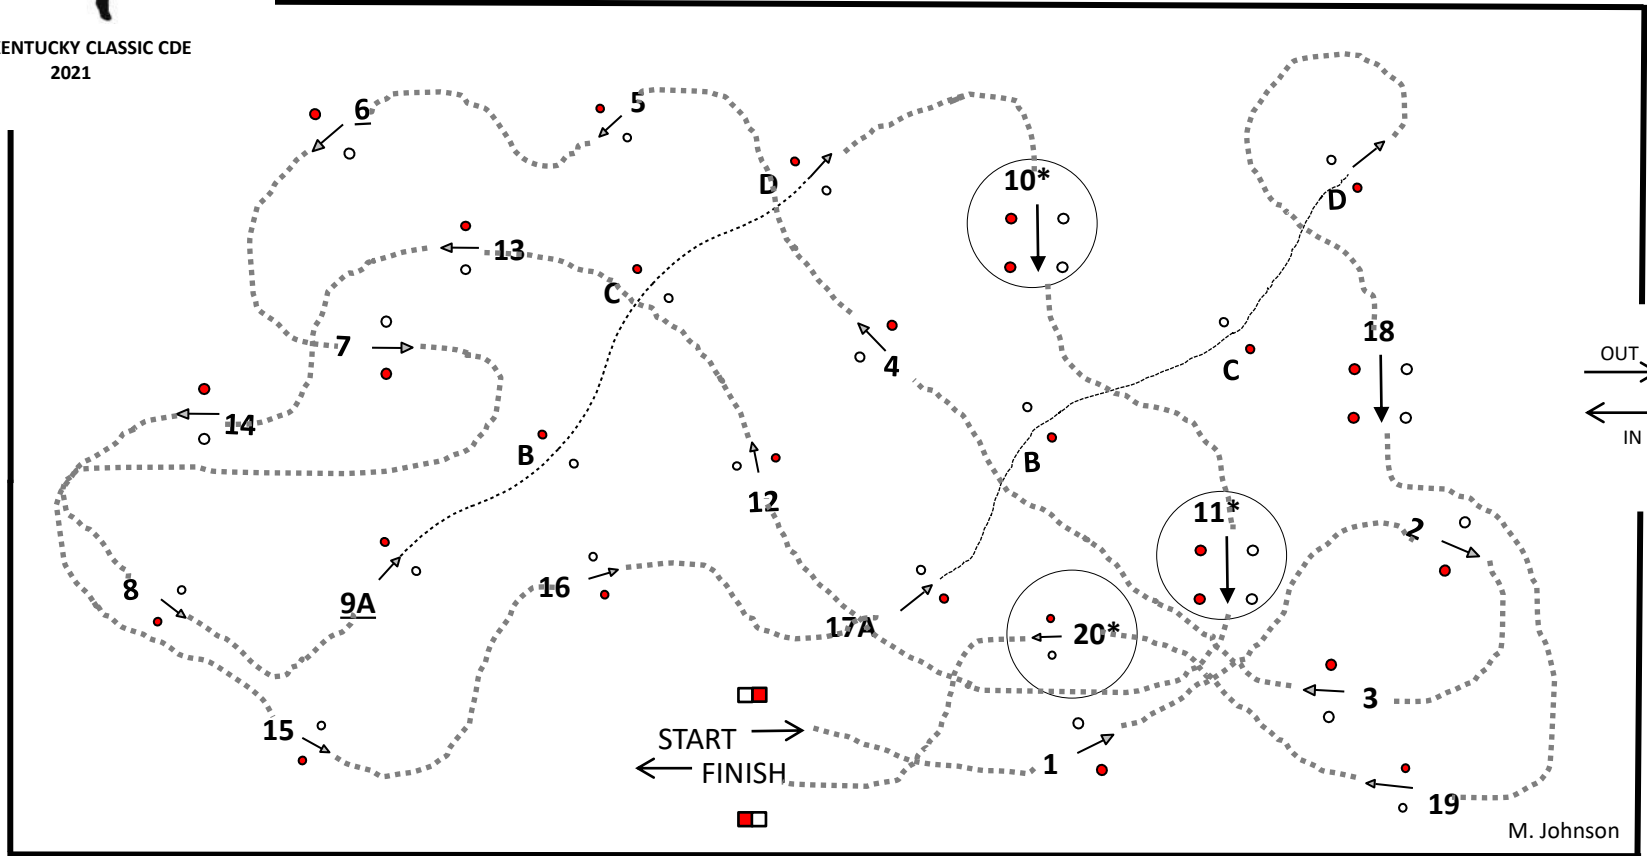

HILLCROFT FARM

KENTUCKY CLASSIC CDE
2021

JURY

*Reduced width cones

Horse/ Pony singles: 590m
Horse/Pony pairs: 590m

HERMITAGE FARM

TIMETABLE

CONES SPEEDS, TIMES AND DISTANCES

	Distance in m	Speed in m/min	Speed in km/h	Time HH:MM:SS	Time sec
Preliminary Singles and Pairs	590	200	12.00	:2:57	177
Preliminary Pony Team	640	190	11.40	:3:23	203
Intermediate Division	590	220	13.20	:2:41	161
1* Single Pony	590	260	15.60	:2:17	137
2* Single Pony	590	260	15.60	:2:17	137
2* Pair Pony	590	250	15.00	:2:22	142
2* Single Horse	590	250	15.00	:2:22	142
2* Pair Horse	590	250	15.00	:2:22	142
2* Horse Team	640	240	14.40	:2:40	160