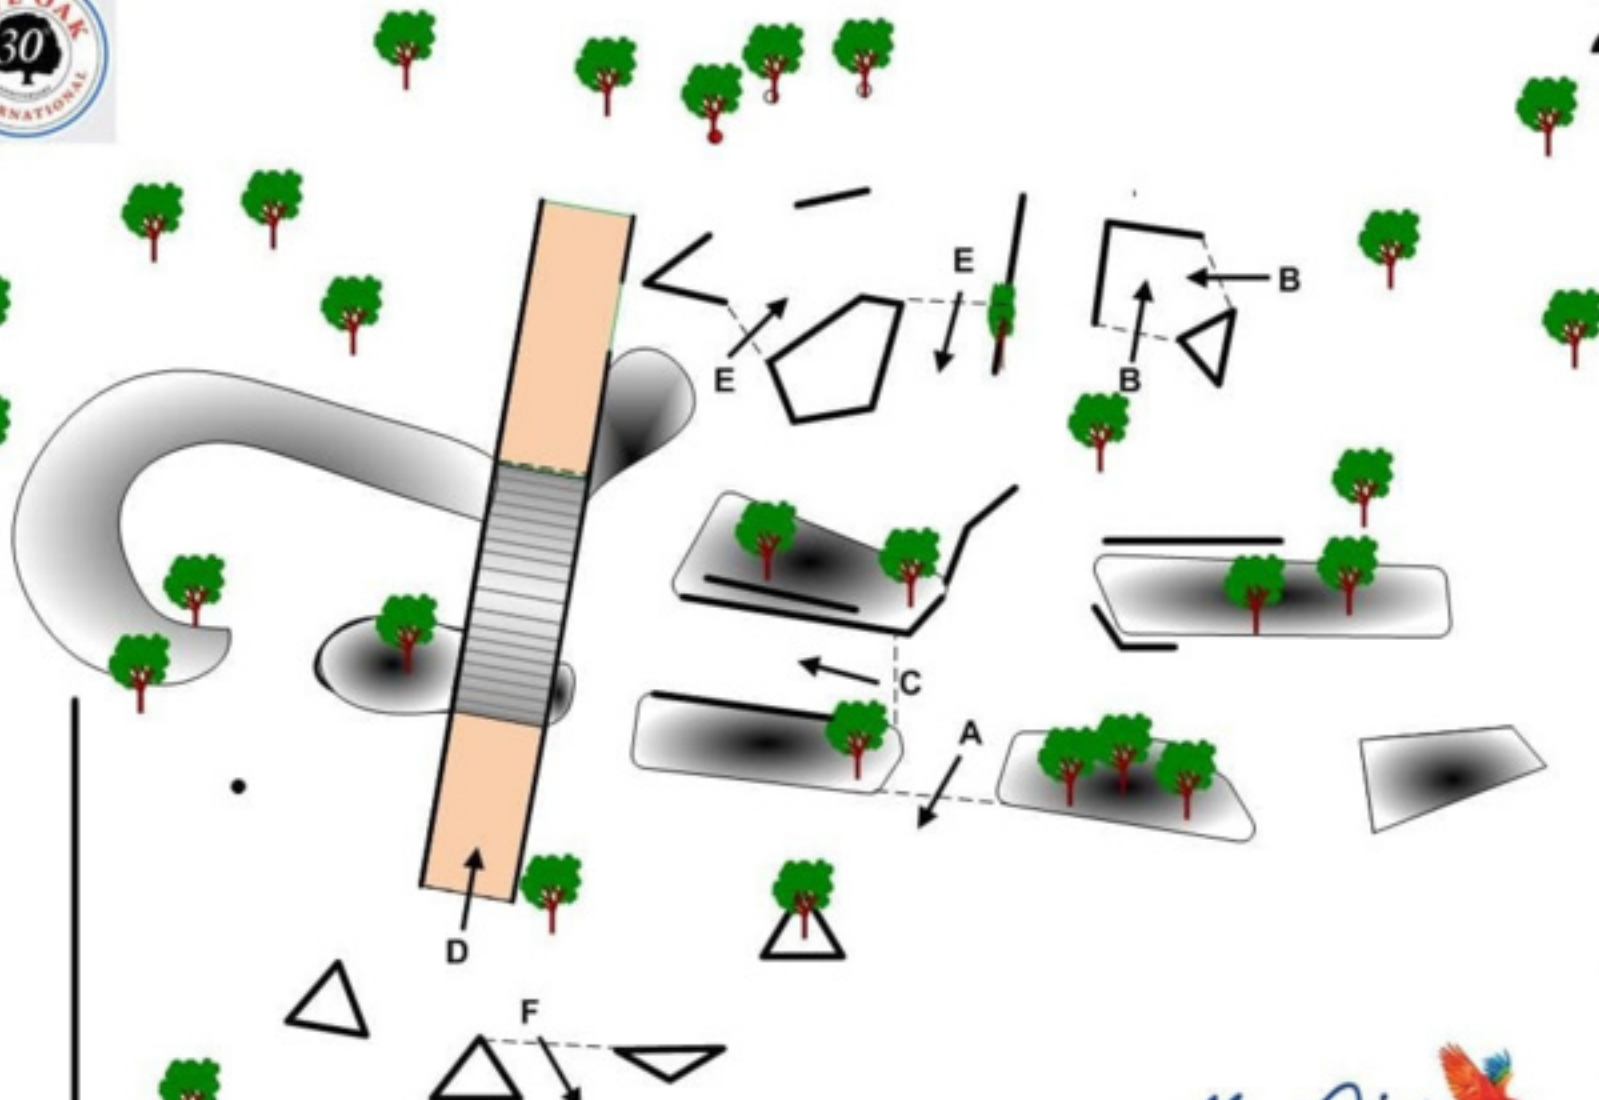

MARATHON Section B

FEI Course Designer Gabor Fintha HUN

**FEI A-B-C-D-E-F
INTERMEDIATE - PARA
DRIVING A-B-C-D-E**

FEI A-B-C-D-E-F

INTERMEDIATE A-B-C-D-F

FEI Course Designer Gabor Fintha HUN

FEI A-B-C-D-E-F

INTERMEDIATE - PARA
DRIVING A-B-C-D-F

3

Knock down: 3

FEI Course Designer Gabor Fintha HUN

Equine Division

FEI A-B-C-D-E-F

INTERMEDIATE - PARA
DRIVING A-B-C-D-F

4

Knock down: 2