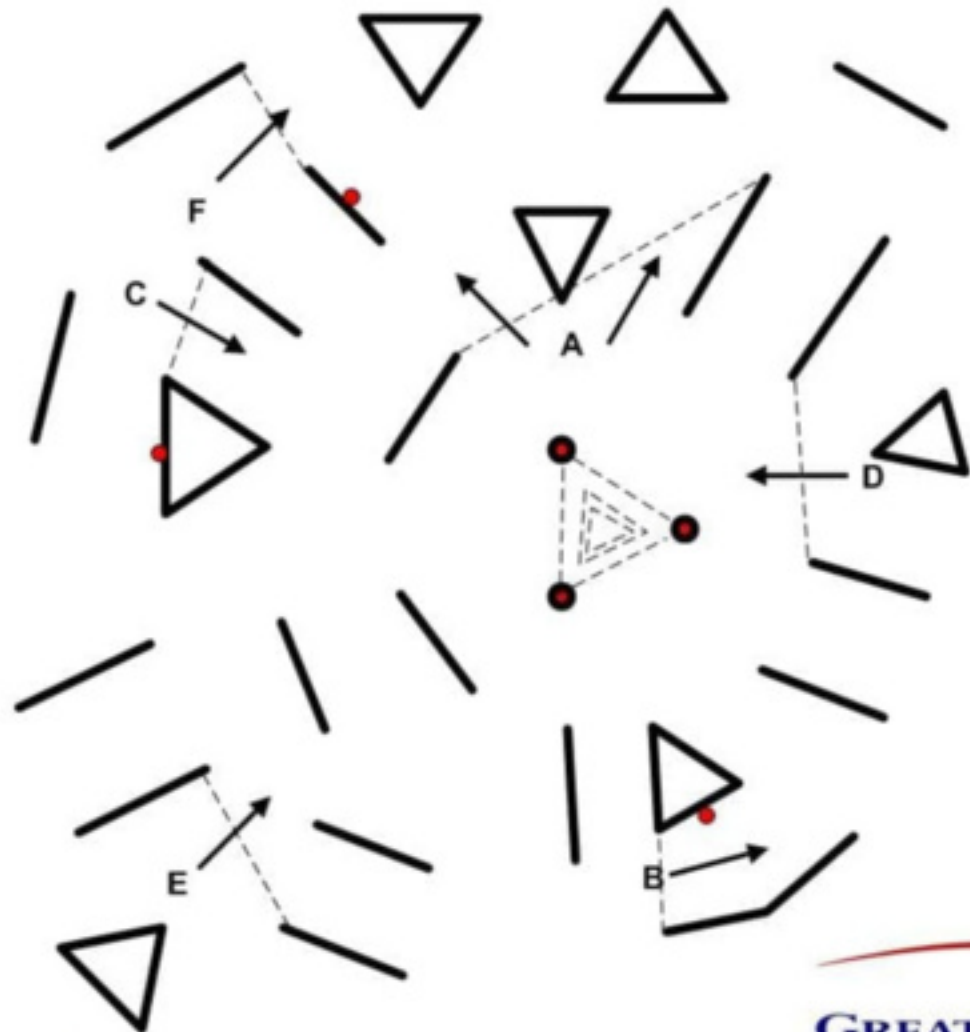

MARATHON Section B

FEI Course Designer Gabor Fintha HUN

**FEI A-B-C-D-E-F
INTERMEDIATE - PARA
DRIVING A-B-C-D-E**

FEI A-B-C-D-E-F

INTERMEDIATE A-B-C-D-F

FEI Course Designer Gabor Fintha HUN

FEI A-B-C-D-E-F

INTERMEDIATE - PARA
DRIVING A-B-C-D-F

3

Knock down: 3

FEI Course Designer Gabor Fintha HUN

Equine Division

FEI A-B-C-D-E-F

INTERMEDIATE - PARA
DRIVING A-B-C-D-F

4

Knock down: 2