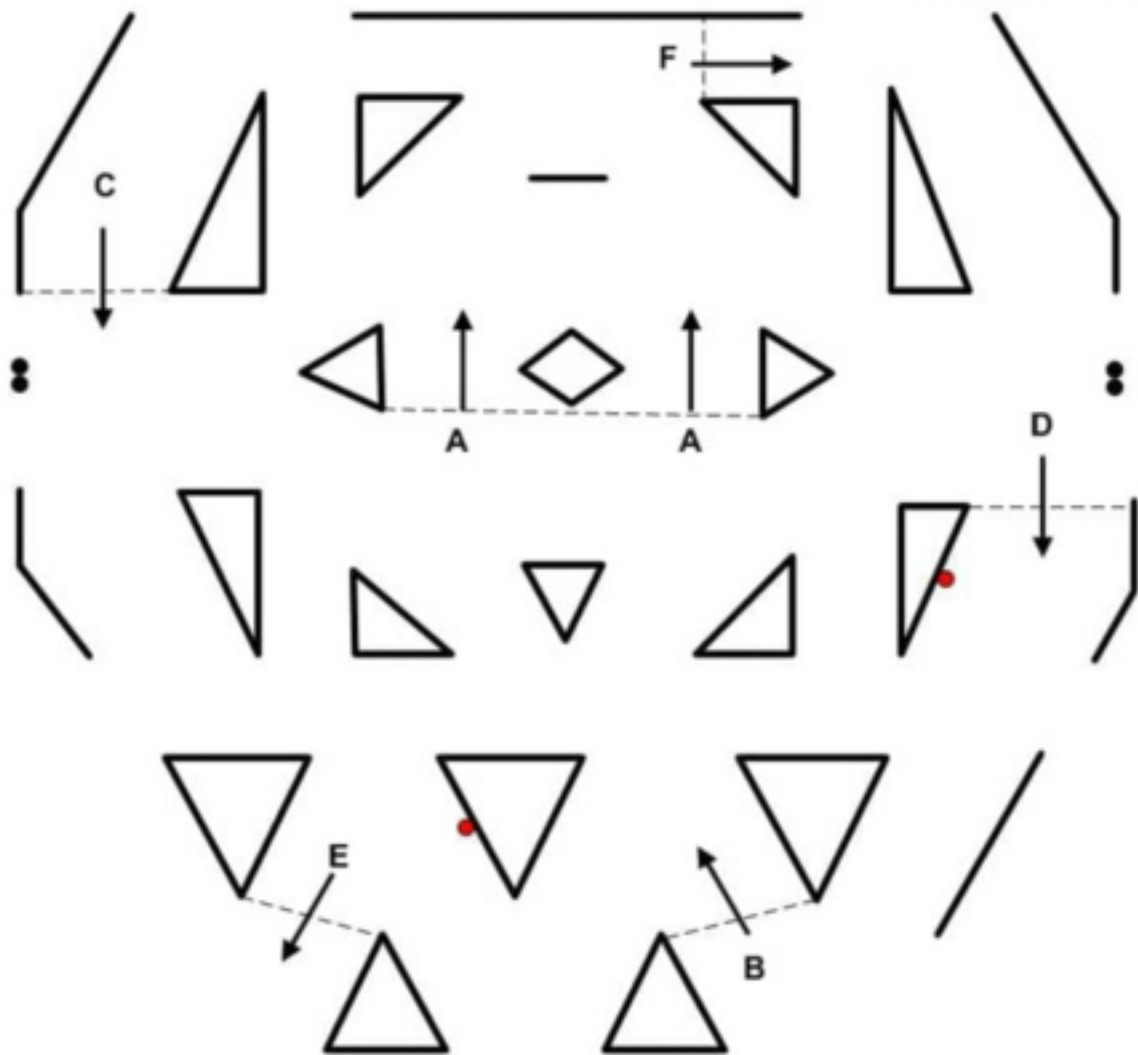

3

Knock down: 3

FEI Course Designer Gabor Fintha HUN

Equine Division

FEI A-B-C-D-E-F

INTERMEDIATE - PARA
DRIVING A-B-C-D-F

4

Knock down: 2