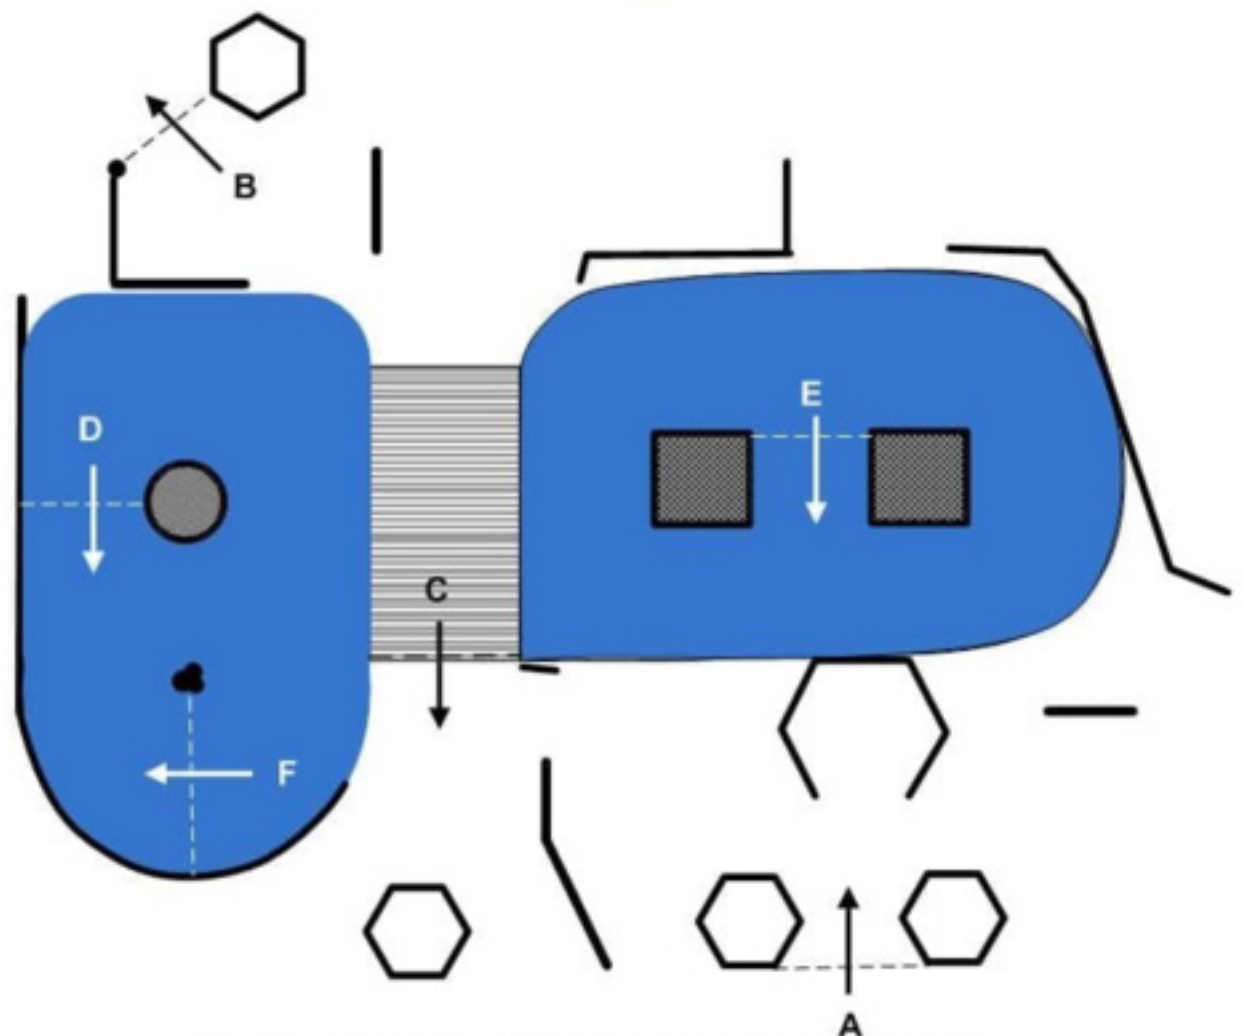

MARATHON Section B

FEI Course Designer Gabor Fintha HUN

**FEI A-B-C-D-E-F
INTERMEDIATE - PARA
DRIVING A-B-C-D-E**

FEI A-B-C-D-E-F

INTERMEDIATE A-B-C-D-F

FEI Course Designer Gabor Fintha HUN

FEI A-B-C-D-E-F

INTERMEDIATE - PARA
DRIVING A-B-C-D-F

3

Knock down: 3

FEI Course Designer Gabor Fintha HUN

Equine Division

FEI A-B-C-D-E-F

INTERMEDIATE - PARA
DRIVING A-B-C-D-F

4

Knock down: 2