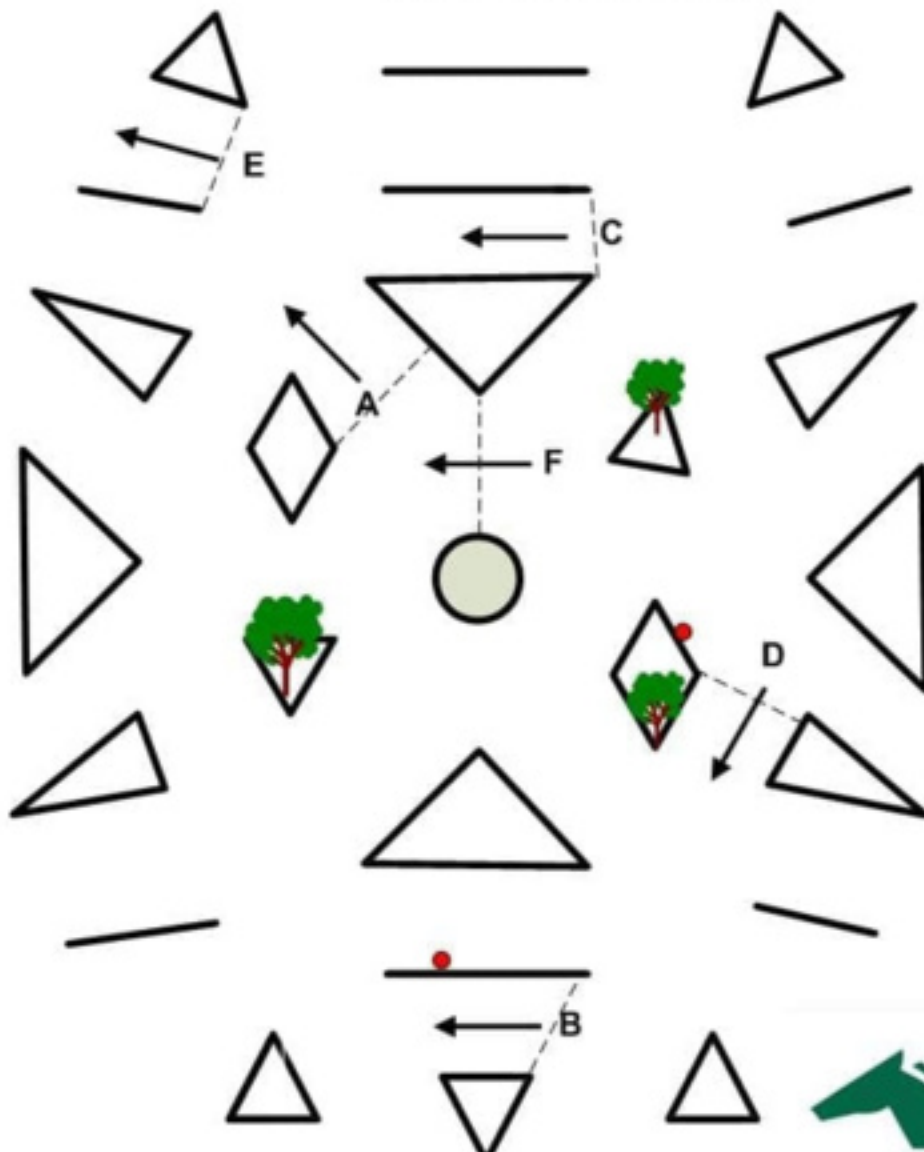

FEI Course Designer Gabor Fintha HUN

FEI A-B-C-D-E-F
INTERMEDIATE - PARA
DRIVING A-B-D-E-F

SHEPHERD
KAPLAN
KROCHUK

5

FEI A-B-C-D-E-F

INTERMEDIATE - PARA
DRIVING A-B-C-D-E

6

Knock down: 2