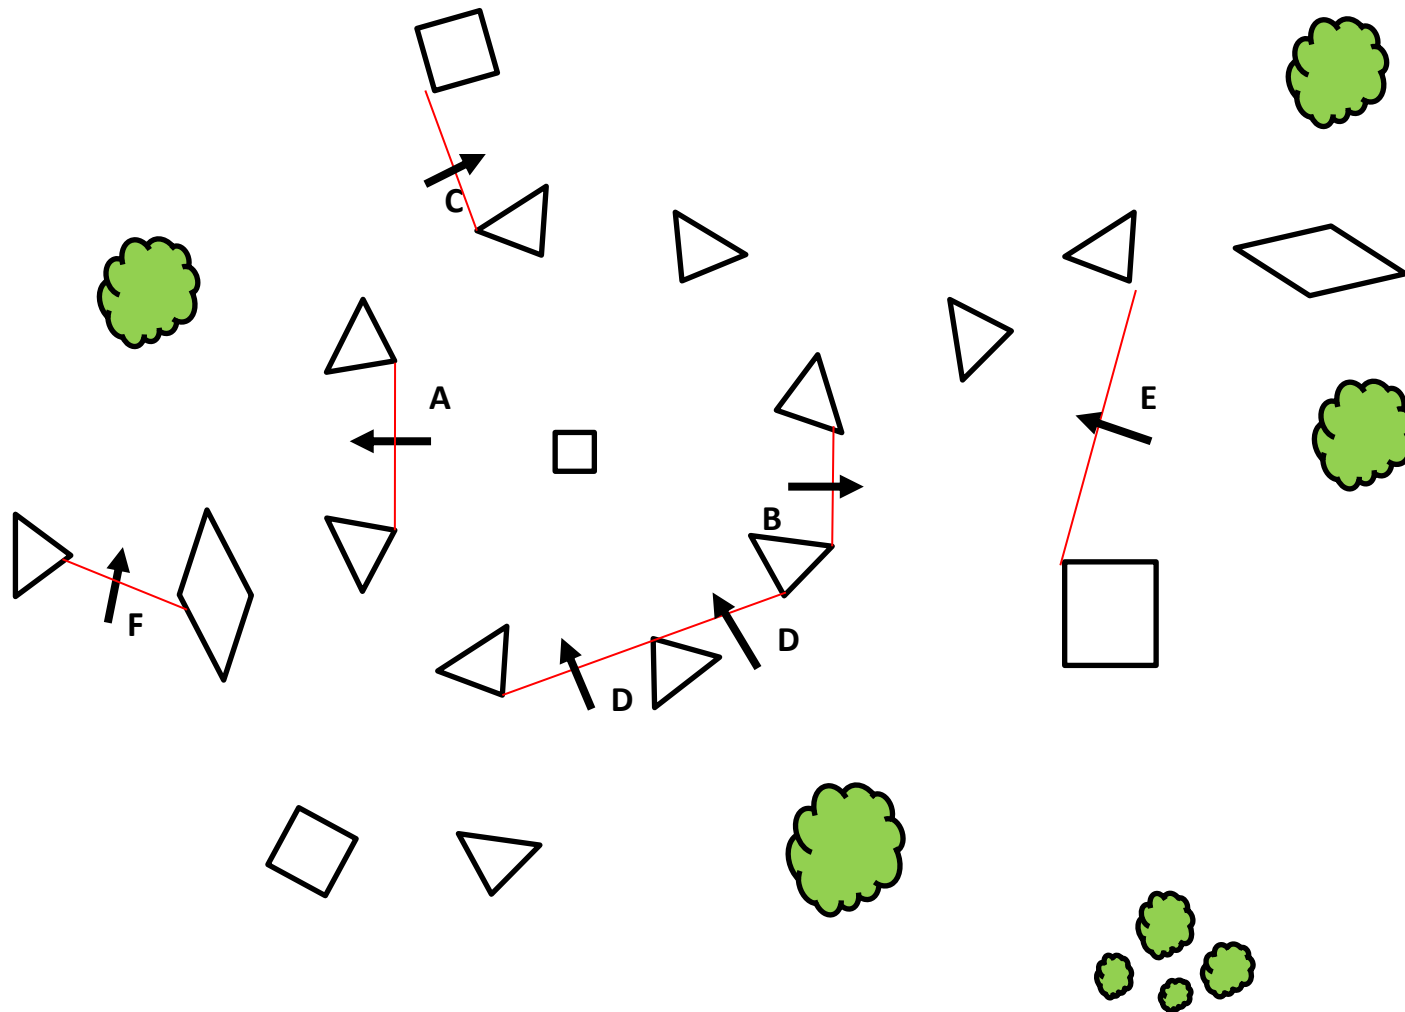

Donaueschingen 2019 section A

5000m

neutral zone

50 m

section T

800m

Donaueschingen 2019 section B 8050m

Obst: 1

A - F

0 x knockdowns X

IN/OUT

WWW.COURSEDESIGN.NL

WWW.COURSEDESIGN.NL RUMELBERGER

Obst: 3

A - F

1 x knockdowns **X**