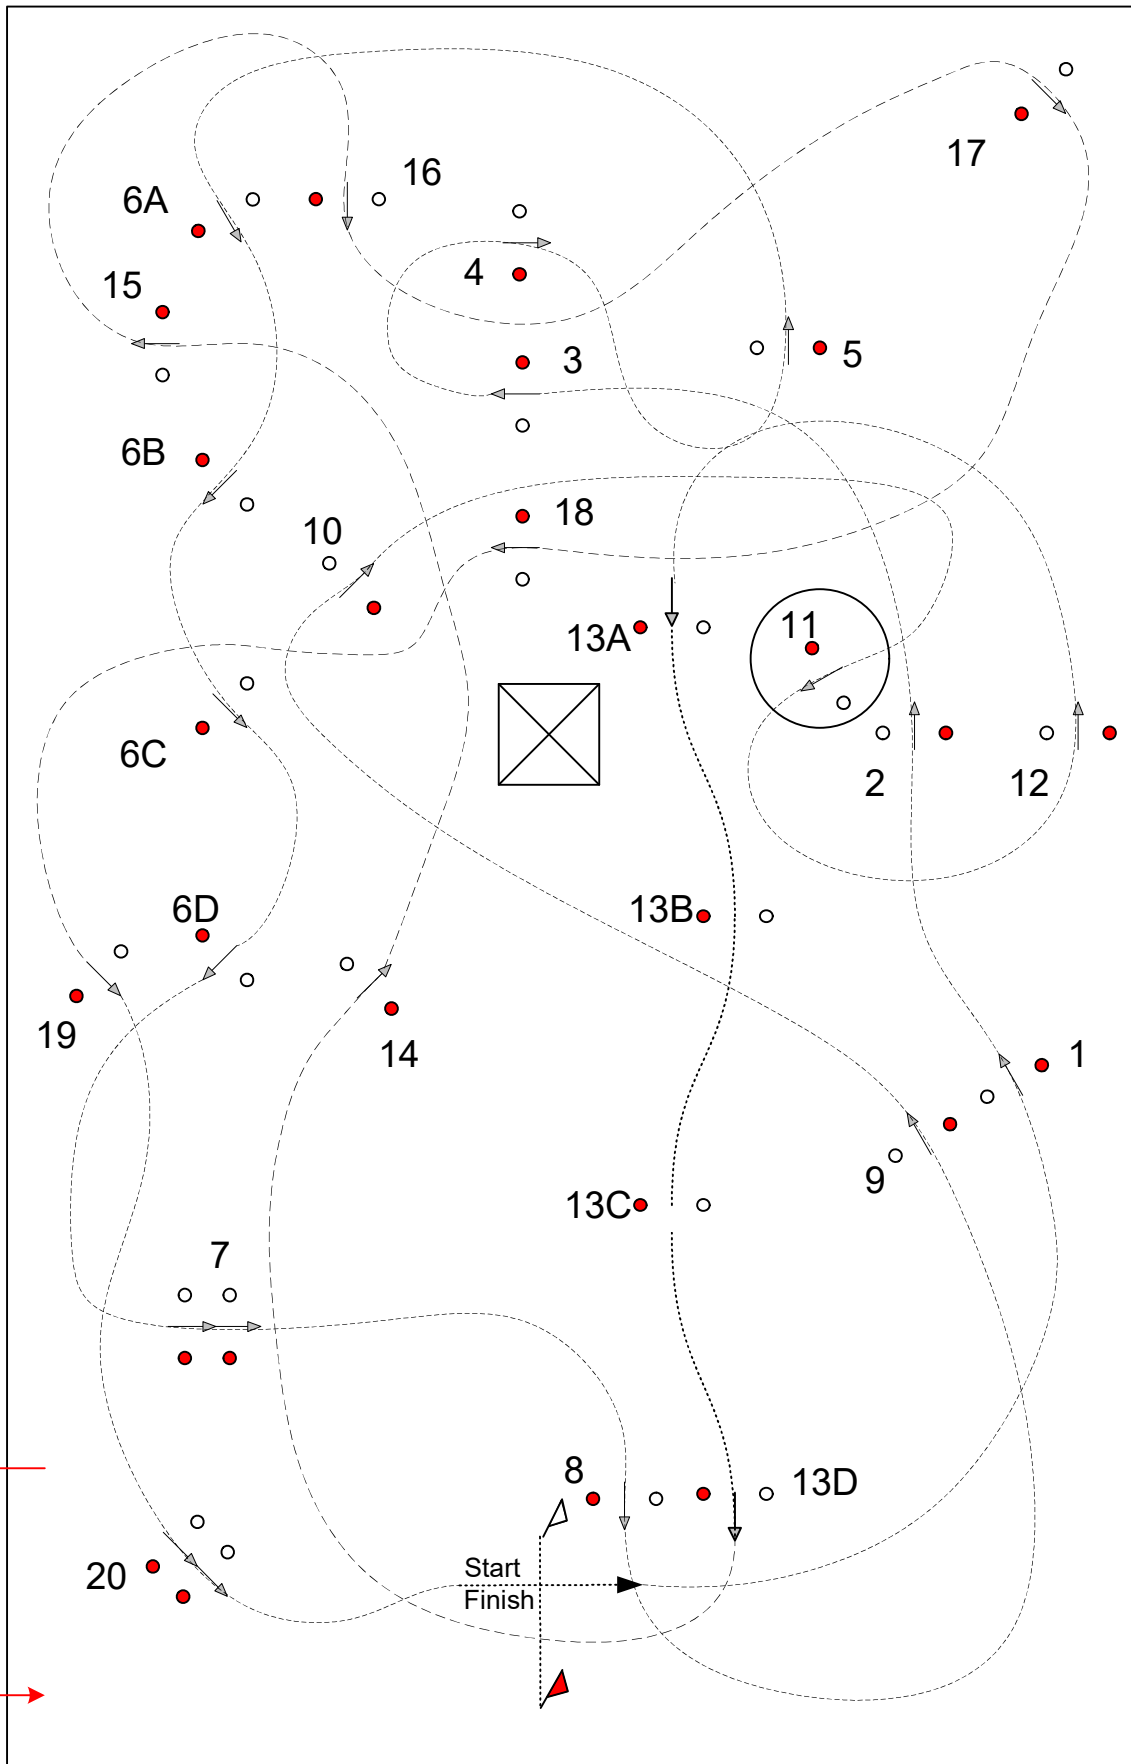

Arena 1

FEI Rg: Art. 970 to 981

○ = - 5 cm

Horse Single

Speed: 250 m/min
 Distance: 640 m
 Time Allowed: 154
 Time Limit: 308
 Cones Width: 160

Pony Single

Speed: 260 m/min
 Distance: 630 m
 Time Allowed: 146
 Time Limit: 292
 Cones Width: 160

Arena 2

FEI Rg: Art. 970 to 981

○ = - 5 cm

Pony Pairs

Speed: 250 m/min
Distance: 700 m
Time Allowed: 168
Time Limit: 336
Cones Width: 160

Pony Four in Hand

Speed: 240 m/min
Distance: 720 m
Time Allowed: 180
Time Limit: 360
Cones Width: 165

Horse Pairs

Speed: 250 m/min
Distance: 720 m
Time Allowed: 173
Time Limit: 346
Cones Width: 170

Horse Four in Hand

Speed: 240 m/min
Distance: 750 m
Time Allowed: 188
Time Limit: 386
Cones Width: 190

JURY

Course Designer
Arjan Kleinjan