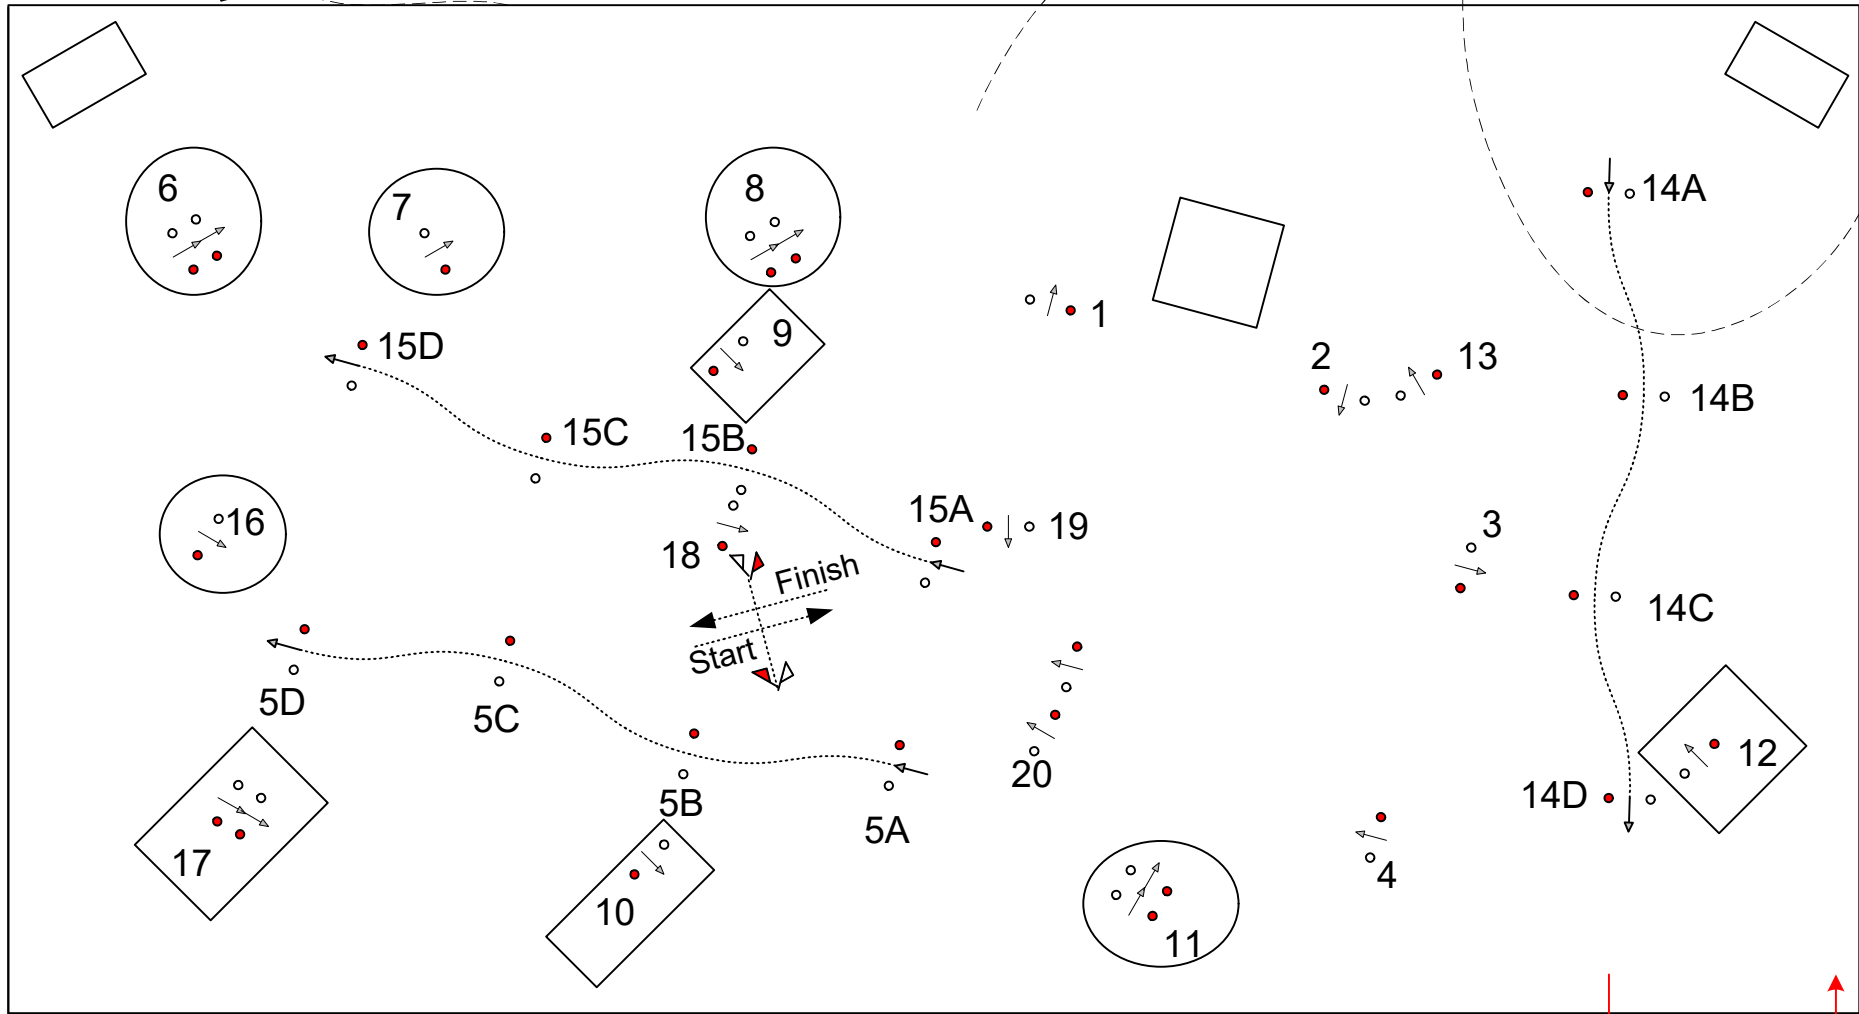

□ = - 5 cm => only H1/P1

Judges

Horse Single

Speed:	250 m/min
Distance:	660 m
Obstacles:	1 - 20
Time Allowed:	158 sec.
Time Limit:	316 sec.
Cones Width:	160 cm

Horse Pairs

Speed:	250 m/min
Distance:	700 m
Obstacles:	1 - 20
Time Allowed:	168 sec.
Time Limit:	336 sec.
Cones Width:	170 cm

Pony Single

Speed: 260 m/min
 Distance: 660 m
 Obstacles: 1 - 20
 Time Allowed: 152 sec.
 Time Limit: 304 sec.
 Cones Width: 160 cm

Pony Pairs

Speed: 250 m/min
 Distance: 660 m
 Obstacles: 1 - 20
 Time Allowed: 158 sec.
 Time Limit: 316 sec.
 Cones Width: 160 cm

**Pony
Single
CAICh**

Speed: 220 m/min
Distance: 500 m
Obstacles: 1 - 15
Time Allowed: 136 sec.
Time Limit: 272 sec.
Cones Width: 160 cm

Judges