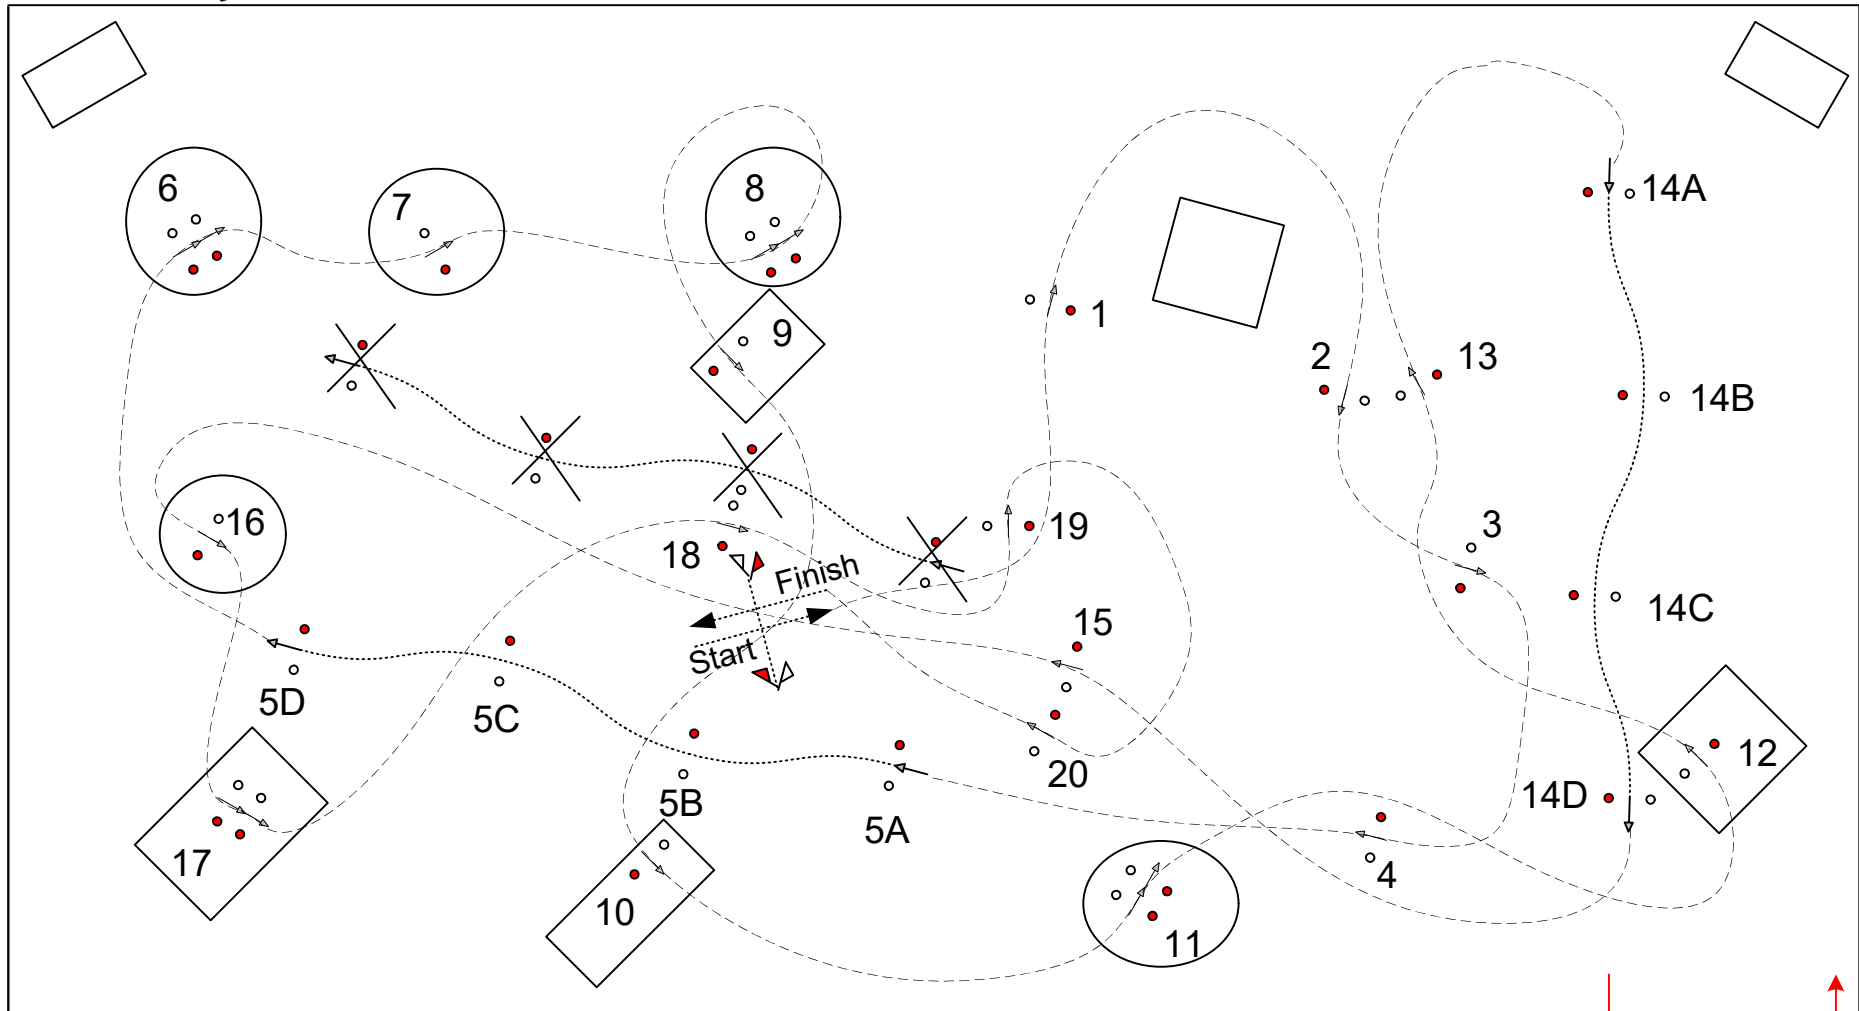

□ = - 5 cm => only H1/P1

Judges

Horse Single

Speed: 250 m/min
 Distance: 660 m
 Obstacles: 1 - 20
 Time Allowed: 158 sec.
 Time Limit: 316 sec.
 Cones Width: 160 cm

Horse Pairs

Speed: 250 m/min
 Distance: 700 m
 Obstacles: 1 - 20
 Time Allowed: 168 sec.
 Time Limit: 336 sec.
 Cones Width: 170 cm

Pony Single

Speed: 260 m/min
 Distance: 660 m
 Obstacles: 1 - 20
 Time Allowed: 152 sec.
 Time Limit: 304 sec.
 Cones Width: 160 cm

Pony Pairs

Speed: 250 m/min
 Distance: 660 m
 Obstacles: 1 - 20
 Time Allowed: 158 sec.
 Time Limit: 316 sec.
 Cones Width: 160 cm