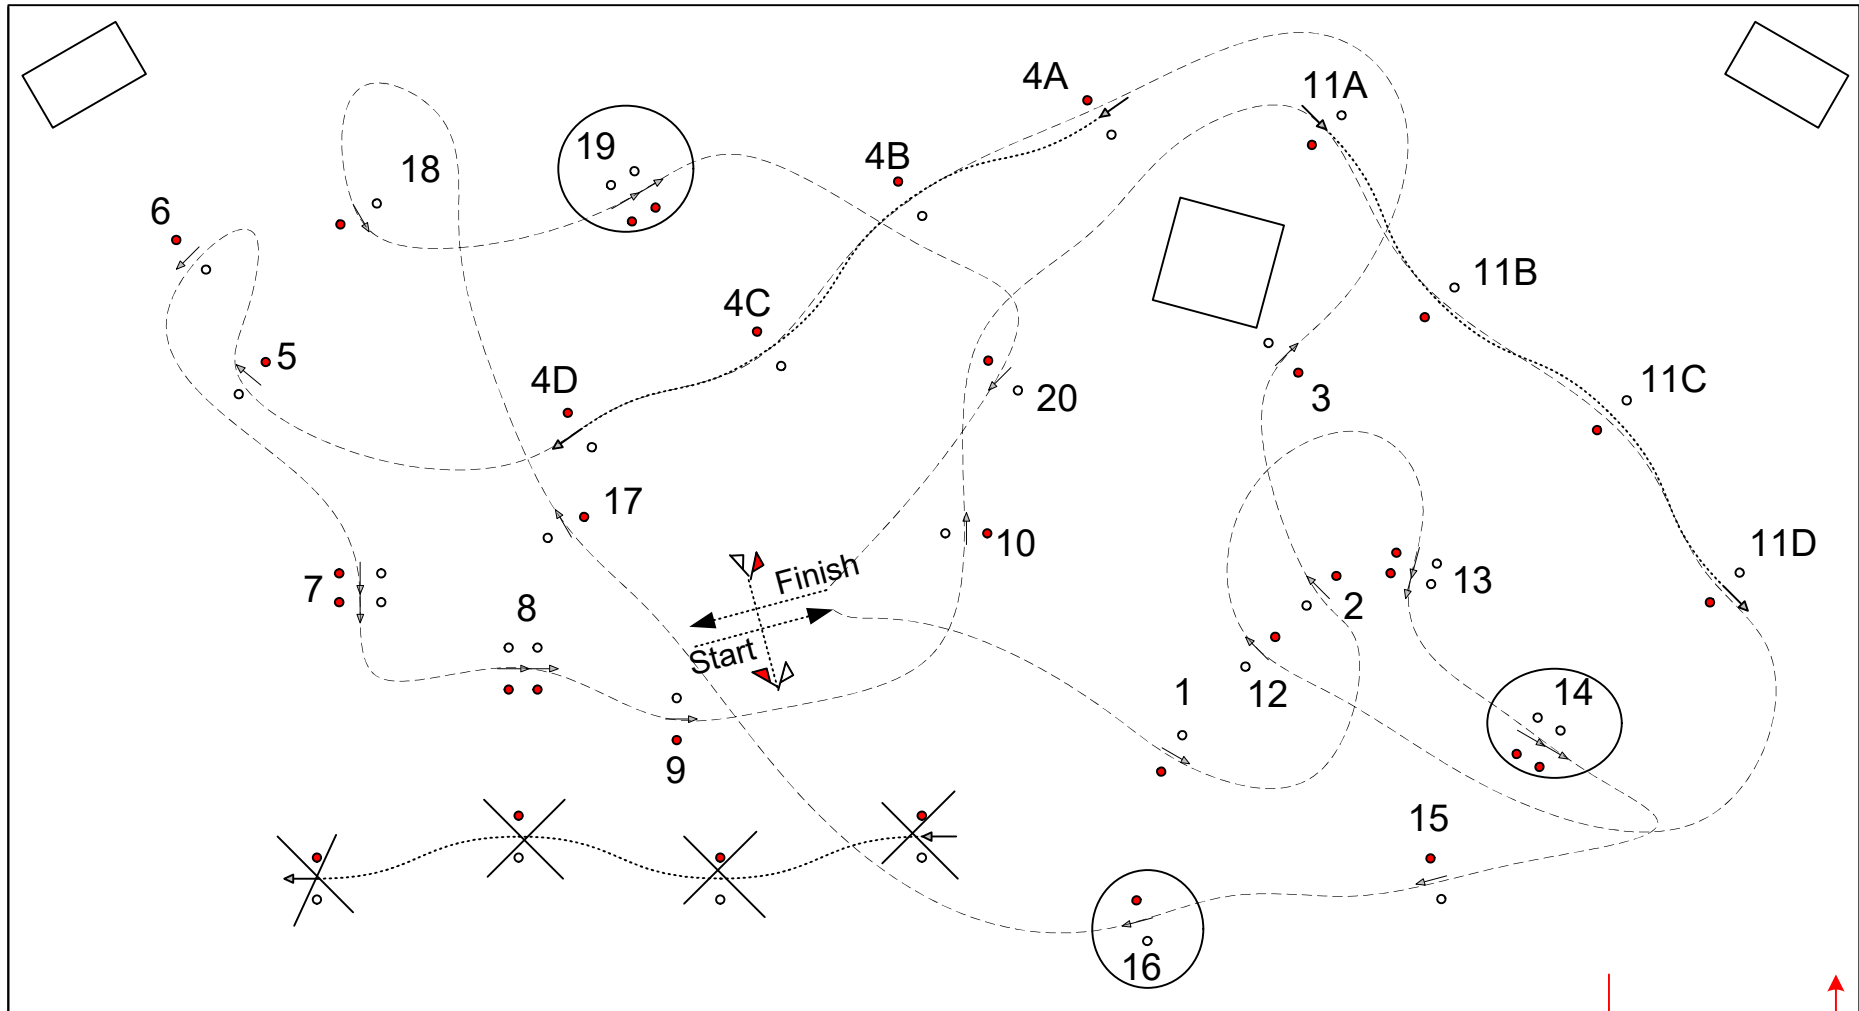

Horse Single Speed: 250 m/min
 Distance: 640 m
 Obstacles: 1 - 20
 Time Allowed: 154 sec.
 Time Limit: 308 sec.
 Cones Width: 160 cm

Pony Single Speed: 260 m/min
 Distance: 640 m
 Obstacles: 1 - 20
 Time Allowed: 148 sec.
 Time Limit: 296 sec.
 Cones Width: 160 cm

Pony Pairs Speed: 250 m/min
 Distance: 640 m
 Obstacles: 1 - 20
 Time Allowed: 154 sec.
 Time Limit: 308 sec.
 Cones Width: 160 cm

Pony Teams Speed: 240 m/min
 Distance: 700 m
 Obstacles: 1 - 20
 Time Allowed: 175 sec.
 Time Limit: 350 sec.
 Cones Width: 160 cm

Judges

○ = - 5 cm

FEI Rg: Art. 970 to 981

↓ Einfahrt / Ausfahrt ↑

Pony	Speed:	250 m/min
Pairs	Distance:	520 m
	Obstacles:	1 - 15
	Time Allowed:	125 sec.
	Time Limit:	250 sec.
	Cones Width:	160 cm

○ = - 5 cm