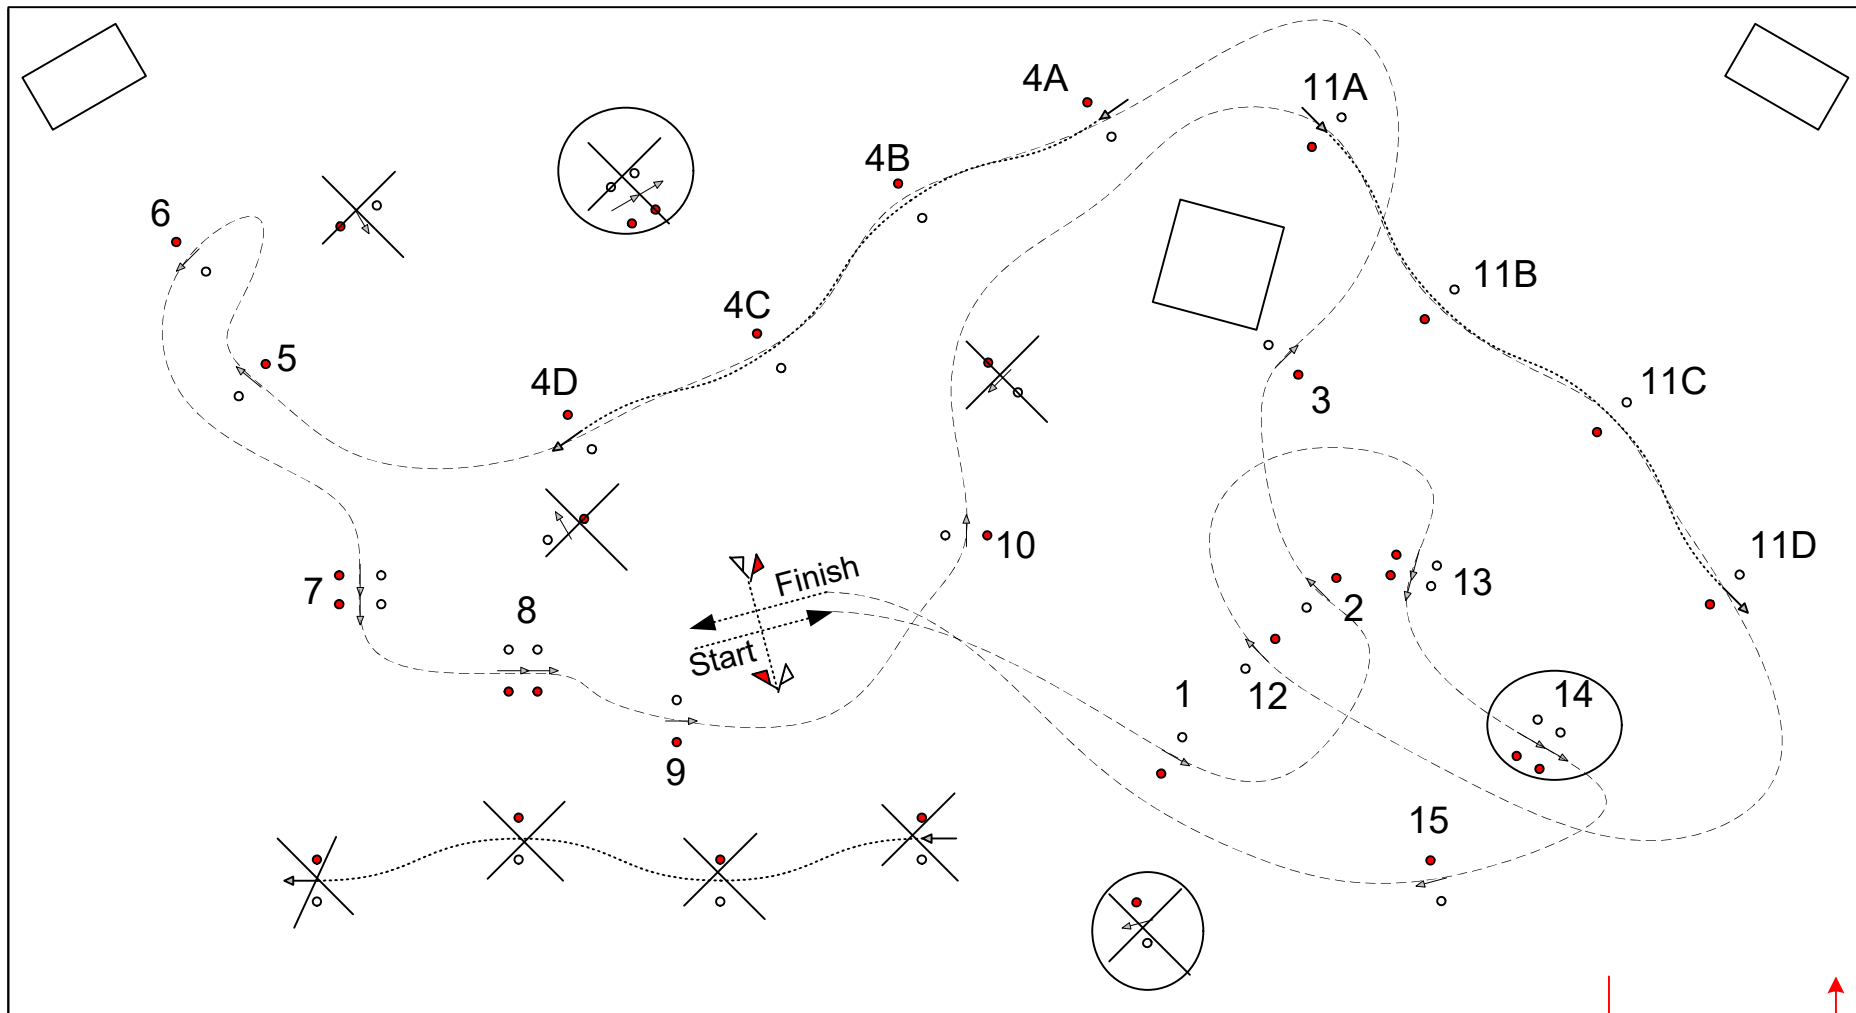

Pony	Speed:	250 m/min
Pairs	Distance:	520 m
	Obstacles:	1 - 15
	Time Allowed:	125 sec.
	Time Limit:	250 sec.
	Cones Width:	160 cm

○ = - 5 cm

FEI Rg: Art. 970 to 981

Judges

↓ Einfahrt / Ausfahrt ↑