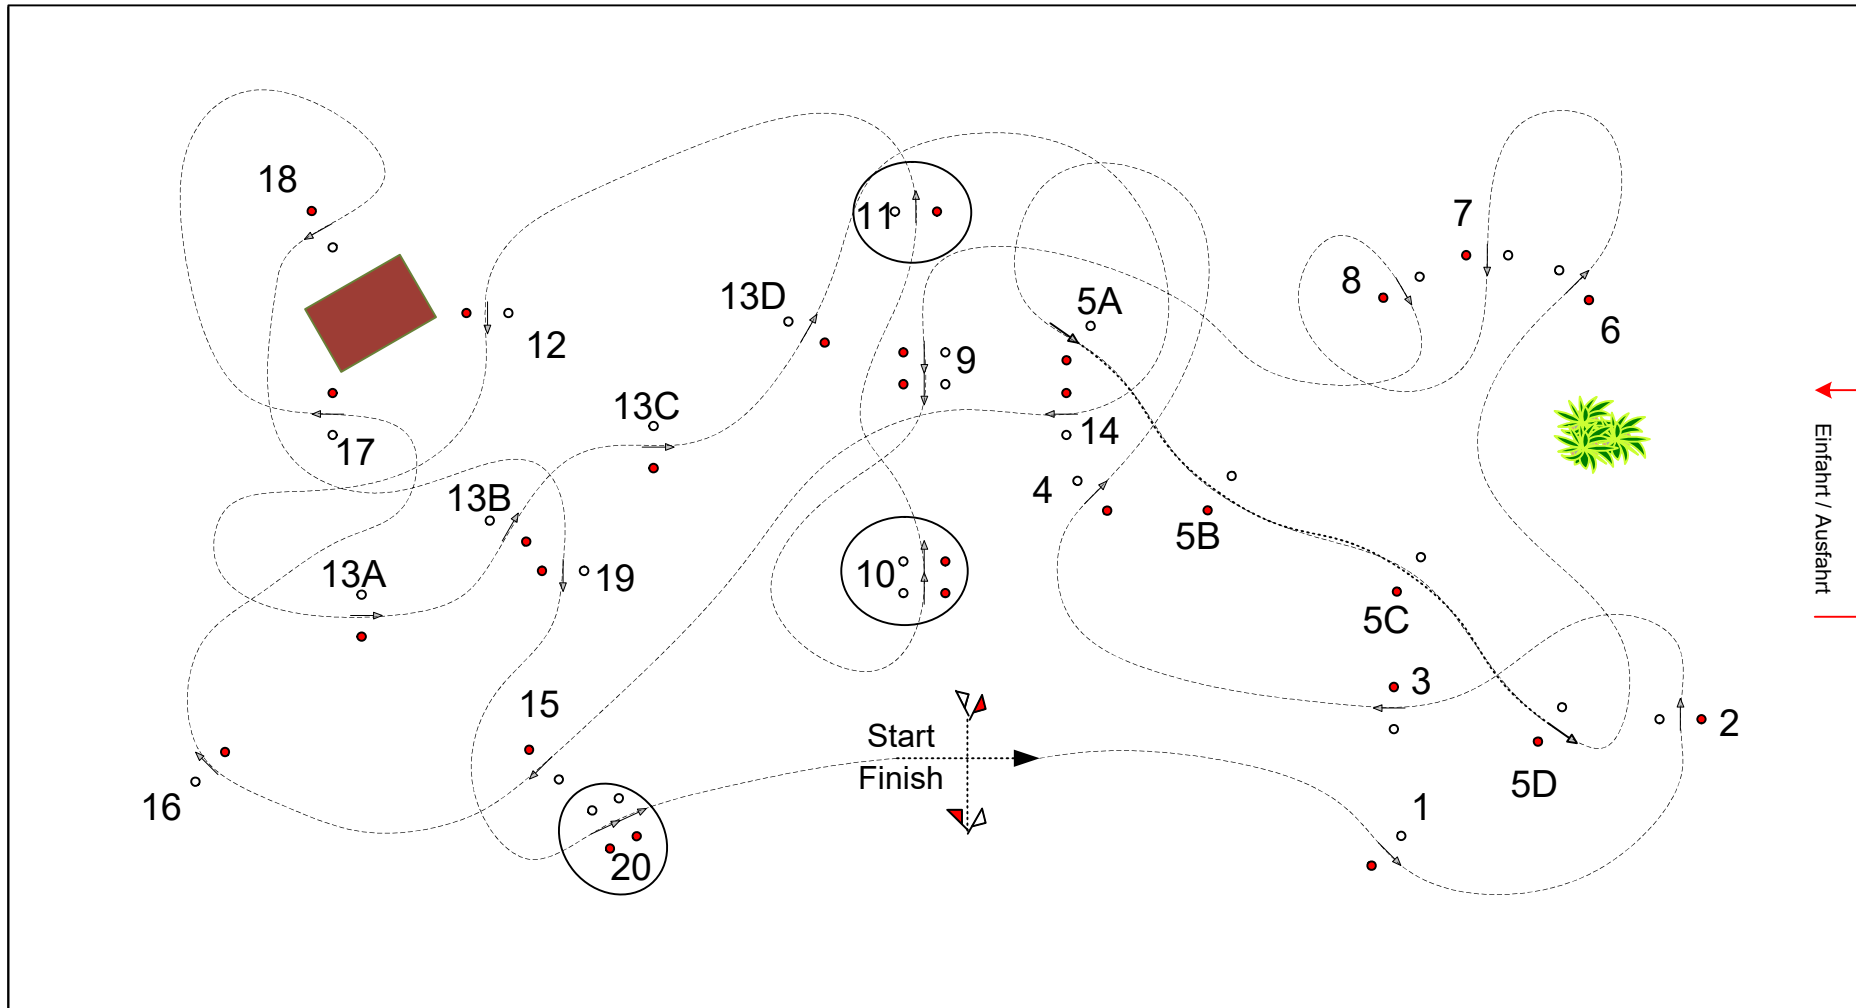

CAI 2*/3* Viechtwang 2021

Standardhindernisfahren

Klasse: S

Sonntag, 20. Juni 2021

Beginn: 8:00 Uhr

FEI Rg: Art. 970 to 981

Junior Pony Speed: 260 m/min
Distance: 750 m
Obstacles: 1 - 20
Time Allowed: 173 sec.
Time Limit: 346 sec.
Cones Width: 160 cm

Young Driver Pony Speed: 260 m/min
Distance: 750 m
Obstacles: 1 - 20
Time Allowed: 173 sec.
Time Limit: 346 sec.
Cones Width: 160 cm

Young Driver Horse Speed: 250 m/min
Distance: 750 m
Obstacles: 1 - 20
Time Allowed: 180 sec.
Time Limit: 360 sec.
Cones Width: 160 cm

○ = - 5 cm

Judges