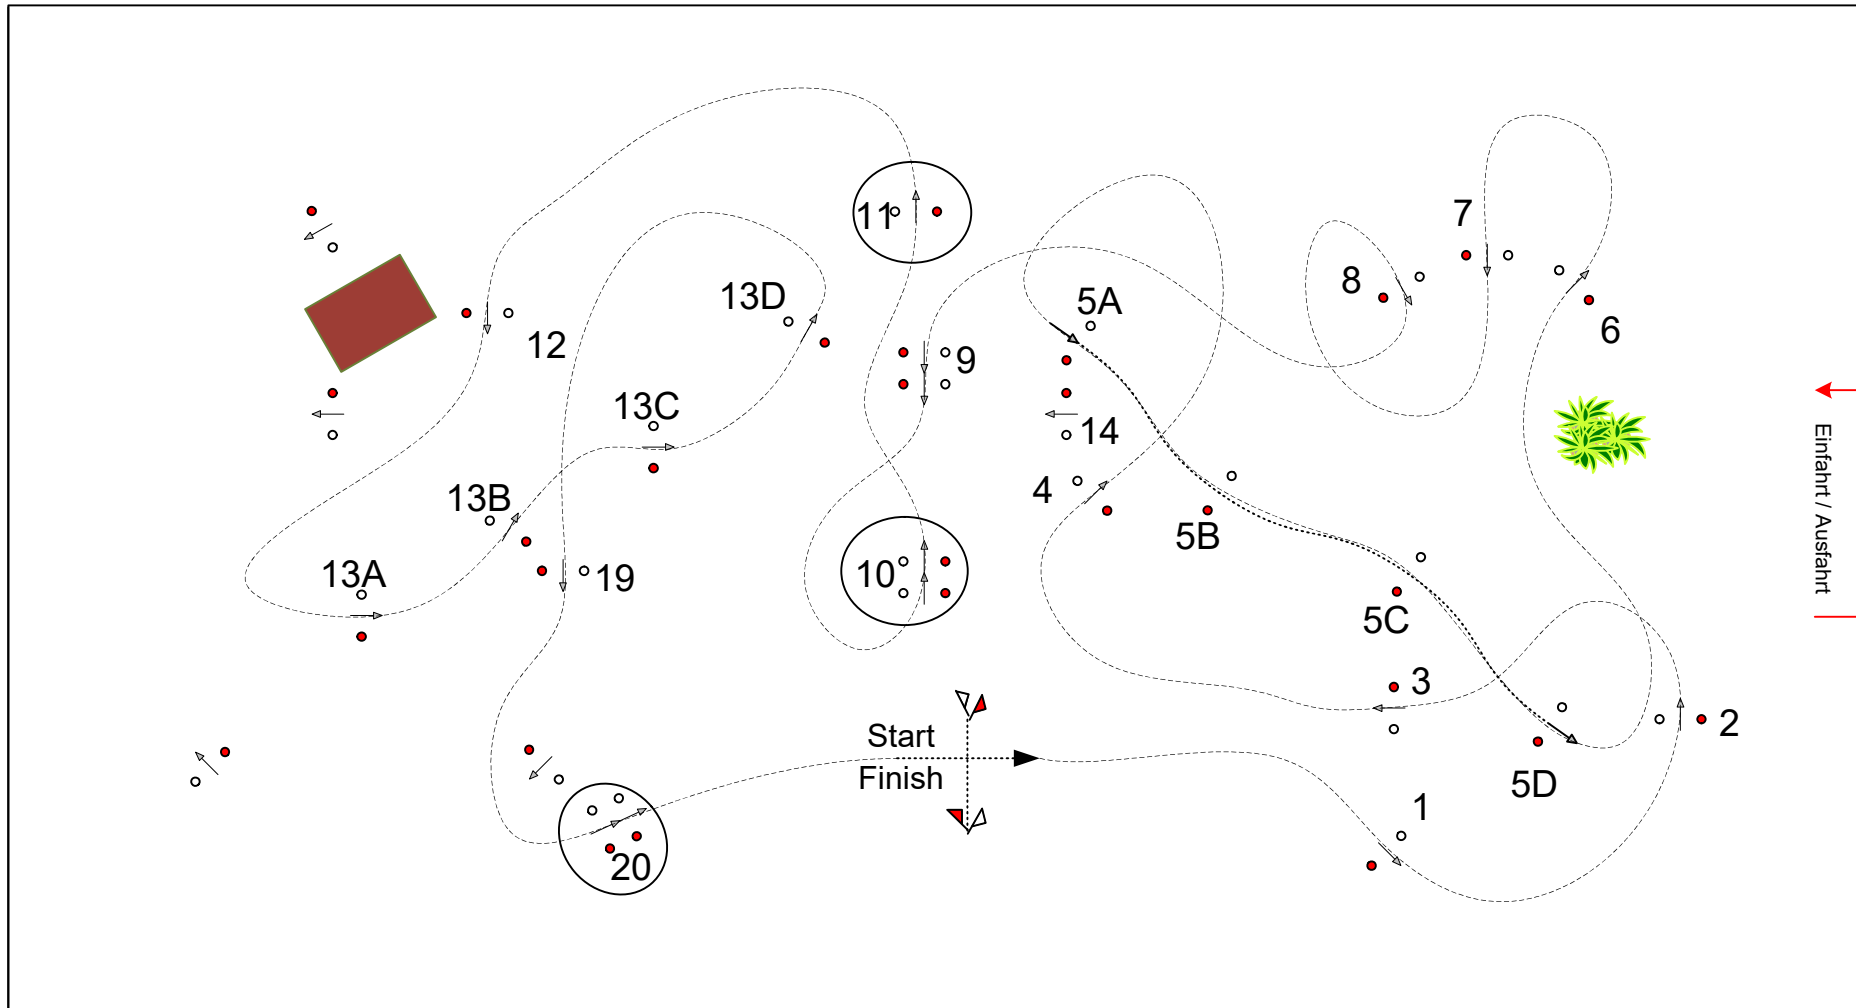

CAI 2*/3* Viechtwang 2021

Standardhindernisfahren

Klasse: S

Sonntag, 20. Juni 2021

Beginn: 8:00 Uhr

FEI Rg: Art. 970 to 981

Children

Speed: 260 m/min
Distance: 590 m
Obstacles: 1 – 13 / 19 / 20
Time Allowed: 136 sec.
Time Limit: 272 sec.
Cones Width: 160 cm

○ = - 5 cm

Judges