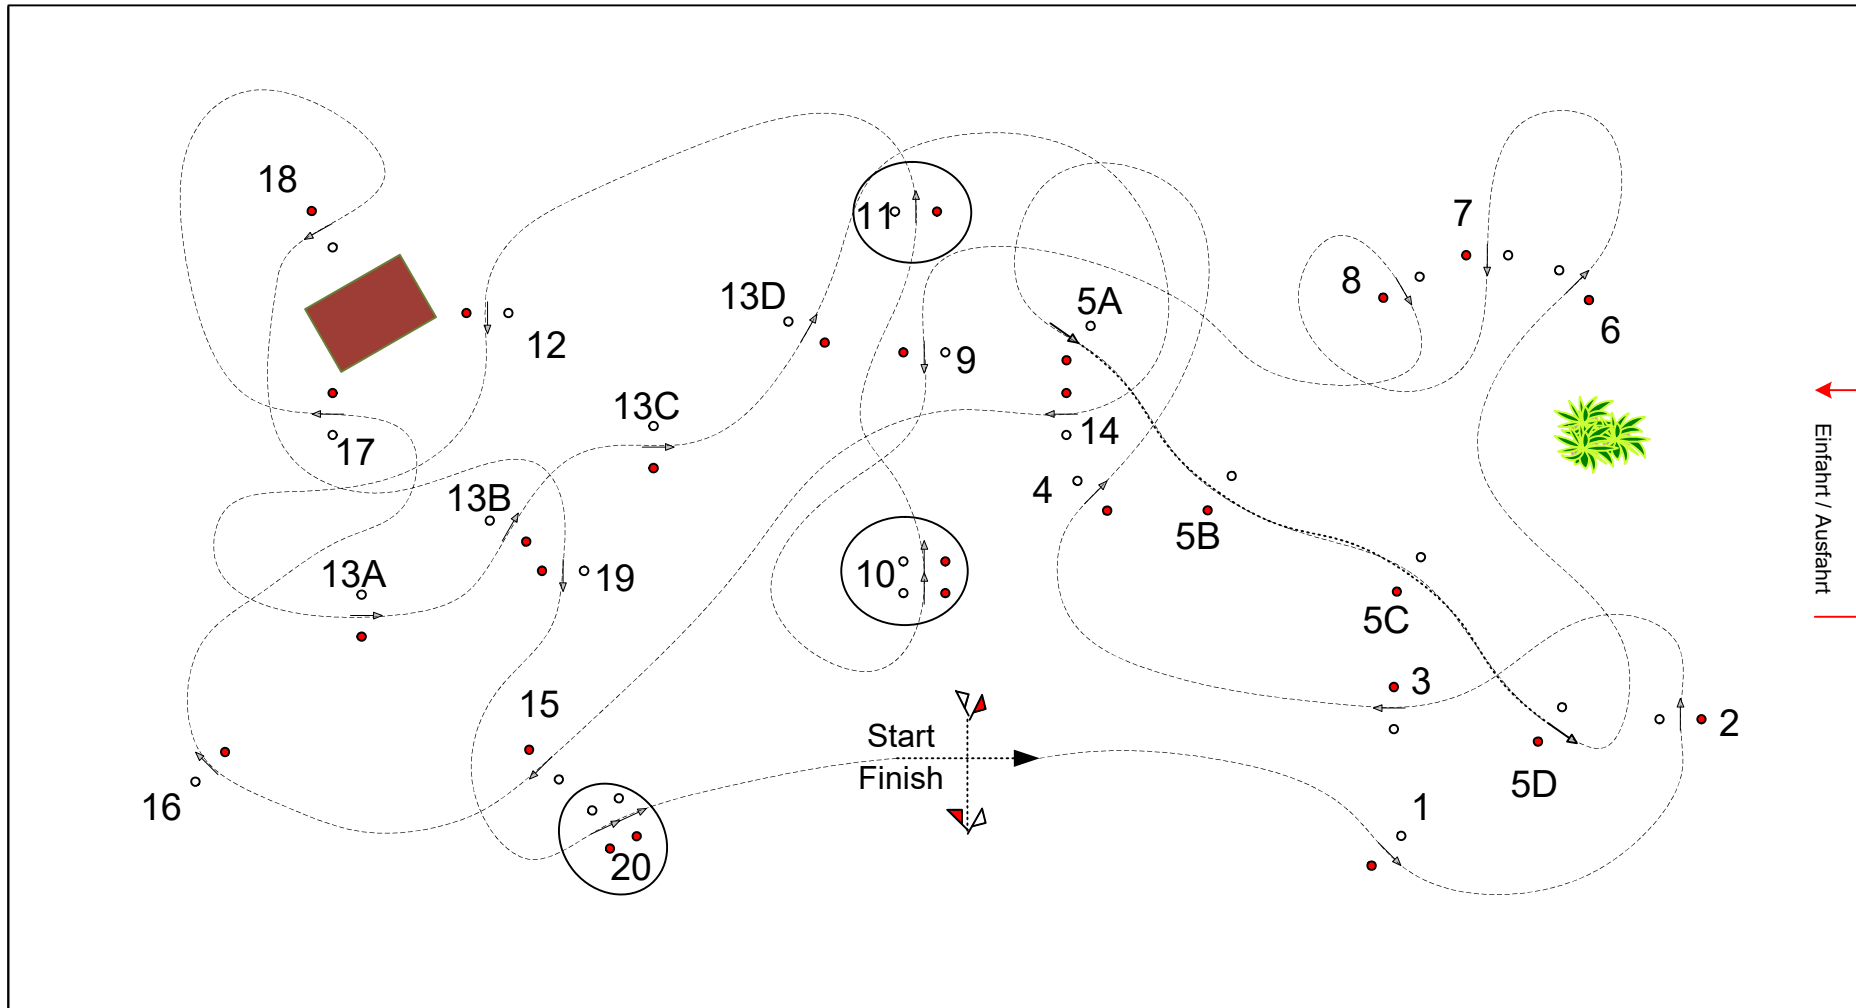

CAI 2*/3* Viechtwang 2021

Standardhindernisfahren

Klasse: S

Sonntag, 20. Juni 2021

Beginn: 8:00 Uhr

FEI Rg: Art. 970 to 981

Horse	Speed:	240 m/min
Team	Distance:	820 m
	Obstacles:	1 - 20
	Time Allowed:	205 sec.
	Time Limit:	410 sec.
	Cones Width:	190 cm

○ = - 5 cm

Judges