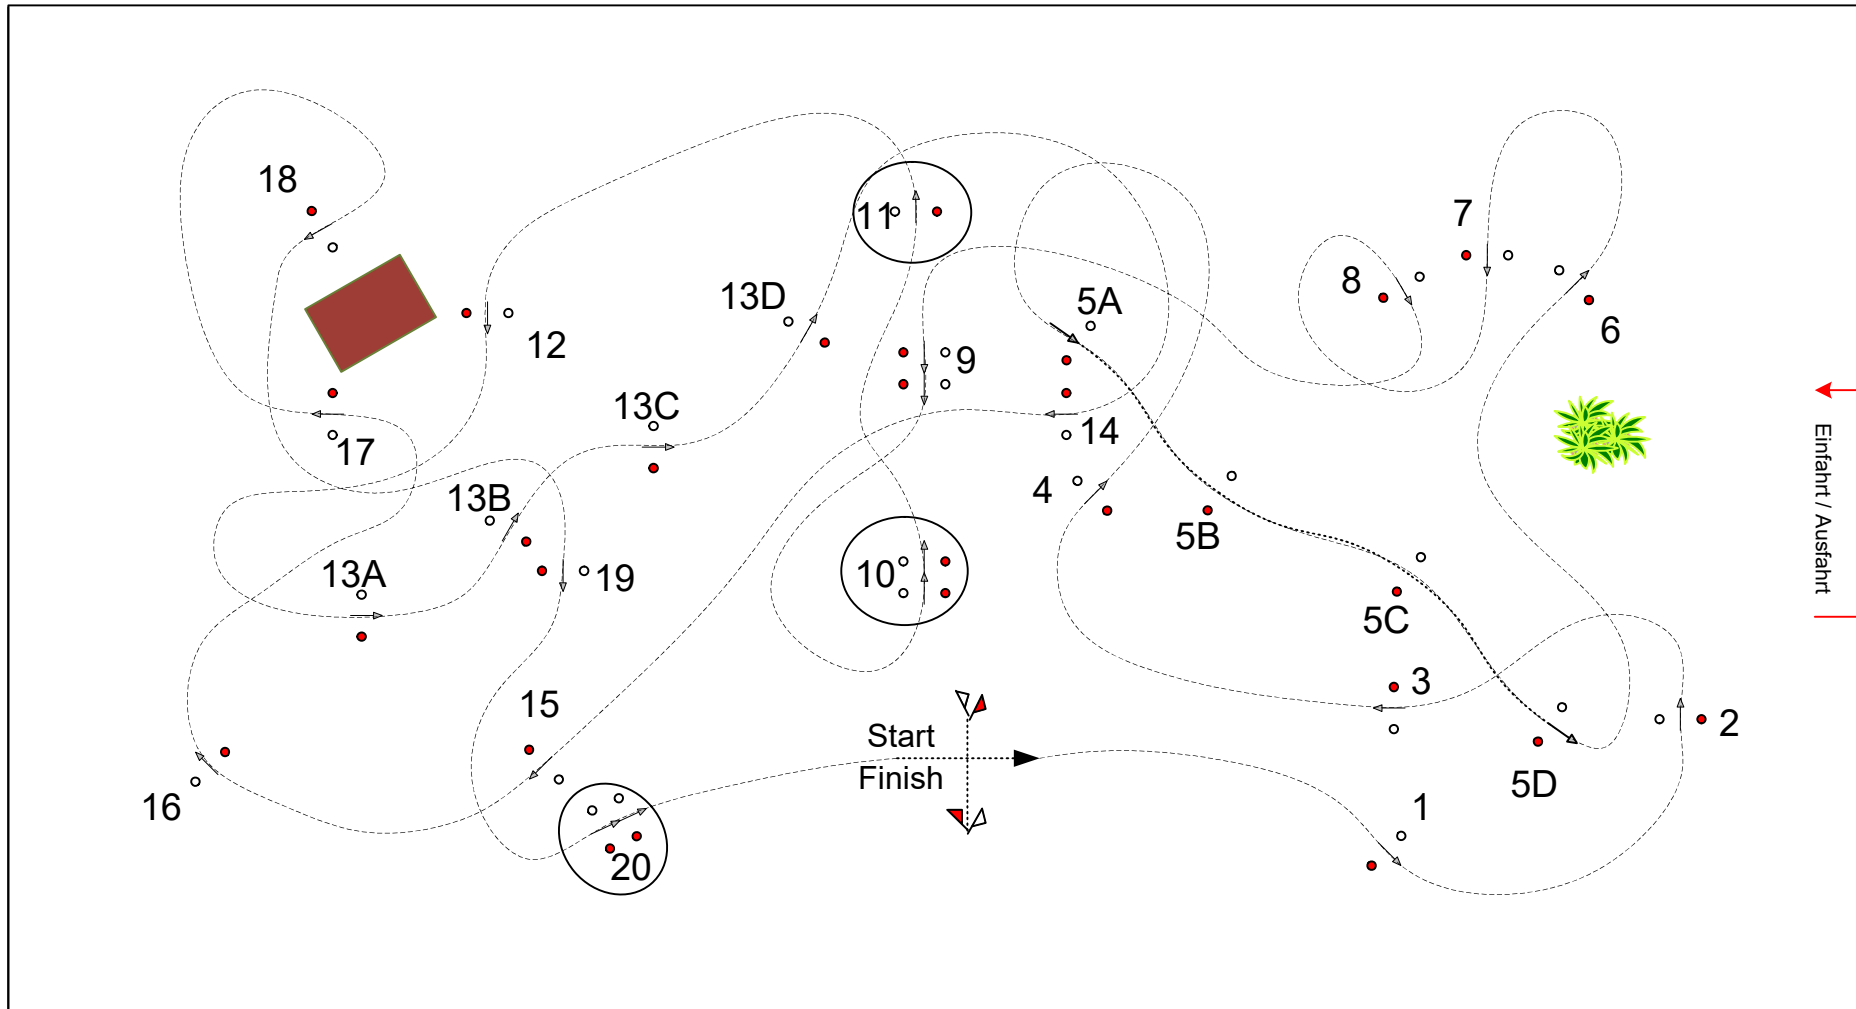

**Zweispänner**

Speed: 230 m/min  
Distance: 660 m  
Obstacles: 1 - 20  
Time Allowed: 172 sec.  
Time Limit: 344 sec.  
Cones Width: +30 cm

○ = - 5 cm

Judges

# CAI 2\*/3\* Viechtwang 2021

Standardhindernisfahren

Klasse: M

Sonntag, 20. Juni 2021

Beginn: 8:00 Uhr

ÖTO Fahren:  
Art. 731-734

○ = - 5 cm

Einspänner		Zweispänner		Einspänner		Zweispänner	
Speed:	240 m/min	Speed:	240 m/min	Speed:	240 m/min	Speed:	240 m/min
Distance:	700 m	Distance:	750 m	Distance:	700 m	Distance:	750 m
Obstacles:	1 - 20	Obstacles:	1 - 20	Obstacles:	1 - 20	Obstacles:	1 - 20
Time Allowed:	175 sec.	Time Allowed:	188 sec.	Time Allowed:	175 sec.	Time Allowed:	188 sec.
Time Limit:	350 sec.	Time Limit:	378 sec.	Time Limit:	350 sec.	Time Limit:	378 sec.
Cones Width:	+25 cm	Cones Width:	+25 cm	Cones Width:	+25 cm	Cones Width:	+25 cm