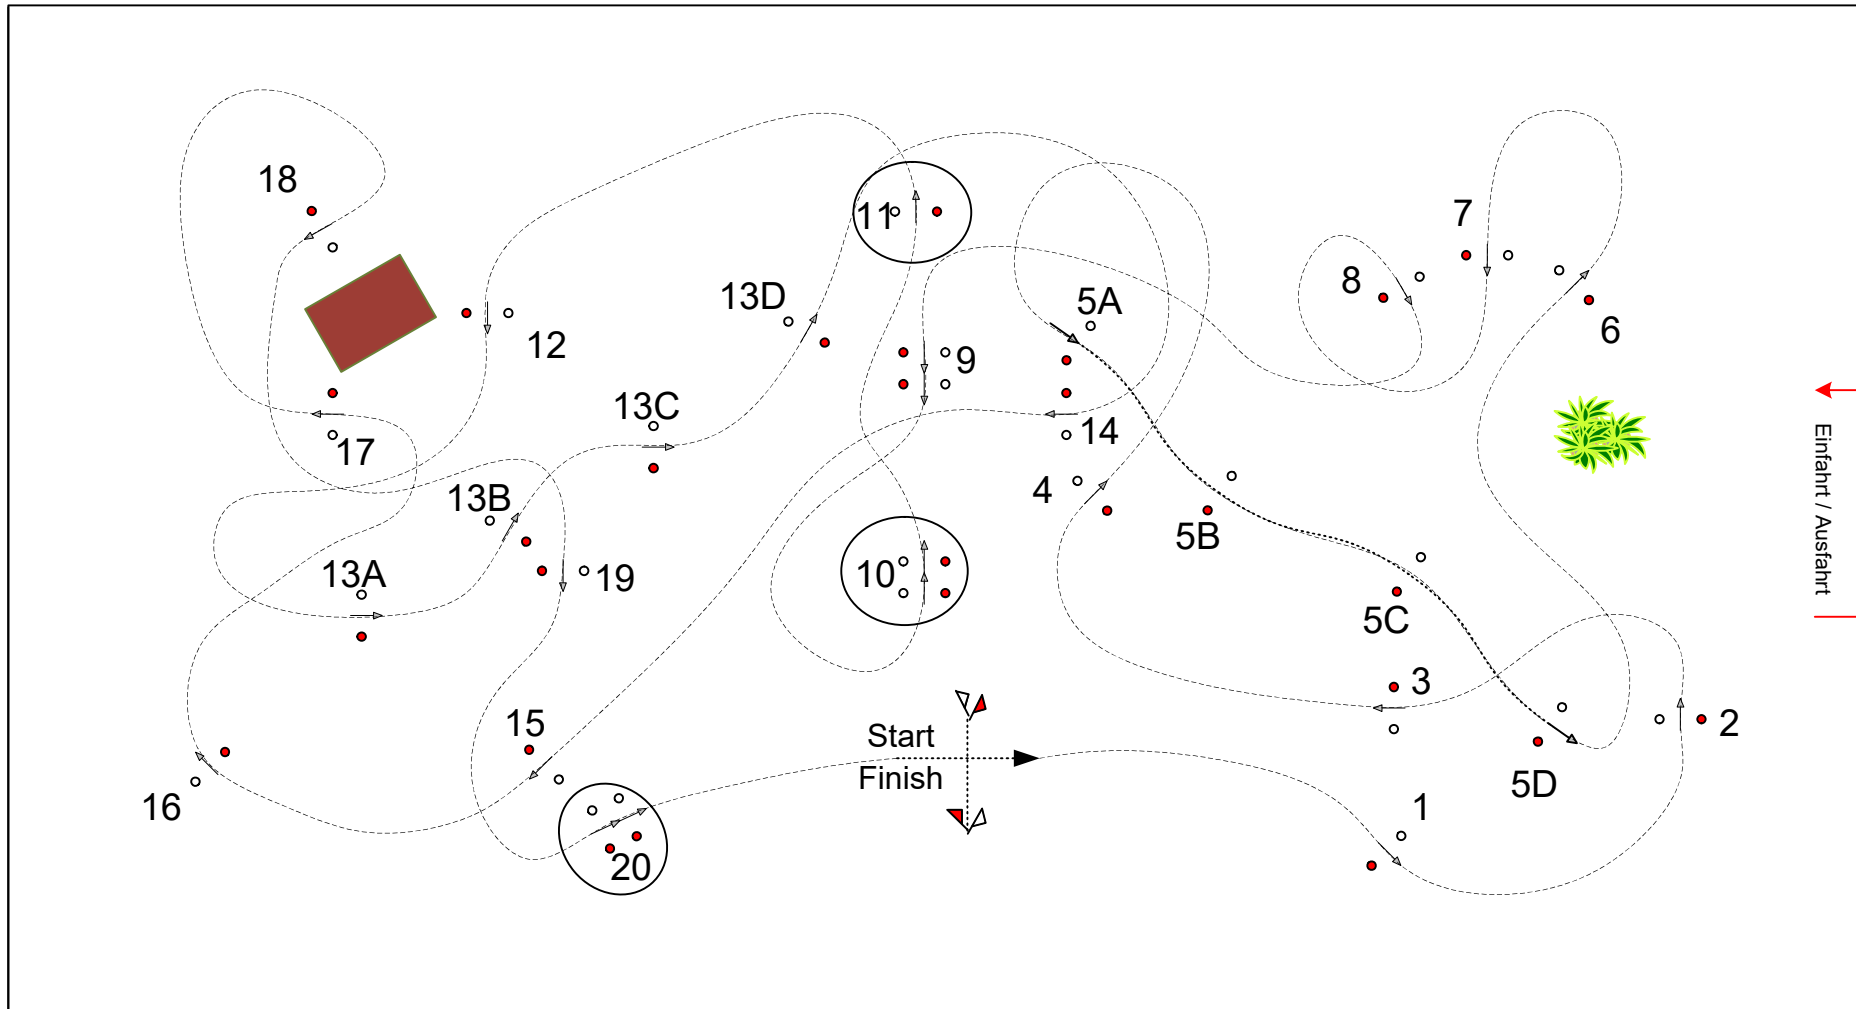

CAI 2*/3* Viechtwang 2021

isfahrenKlasse:

S

Sonntag, 20. Juni 2021 Beginn:

8:00Uhr

FEI Rg: Art. 970 to 981

Horse Single
Speed: 250 m/min
Distance: 700 m
Obstacles: 1 - 20
Time Allowed: 168 sec.
Time Limit: 336 sec.
Cones Width: 160 cm

Pony Single
Speed: 260 m/min
Distance: 700 m
Obstacles: 1 - 20
Time Allowed: 162 sec.
Time Limit: 324 sec.
Cones Width: 160 cm

Pony Pair
Speed: 250 m/min
Distance: 700 m
Obstacles: 1 - 20
Time Allowed: 168 sec.
Time Limit: 336 sec.
Cones Width: 160 cm

○ = - 5 cm

Judges