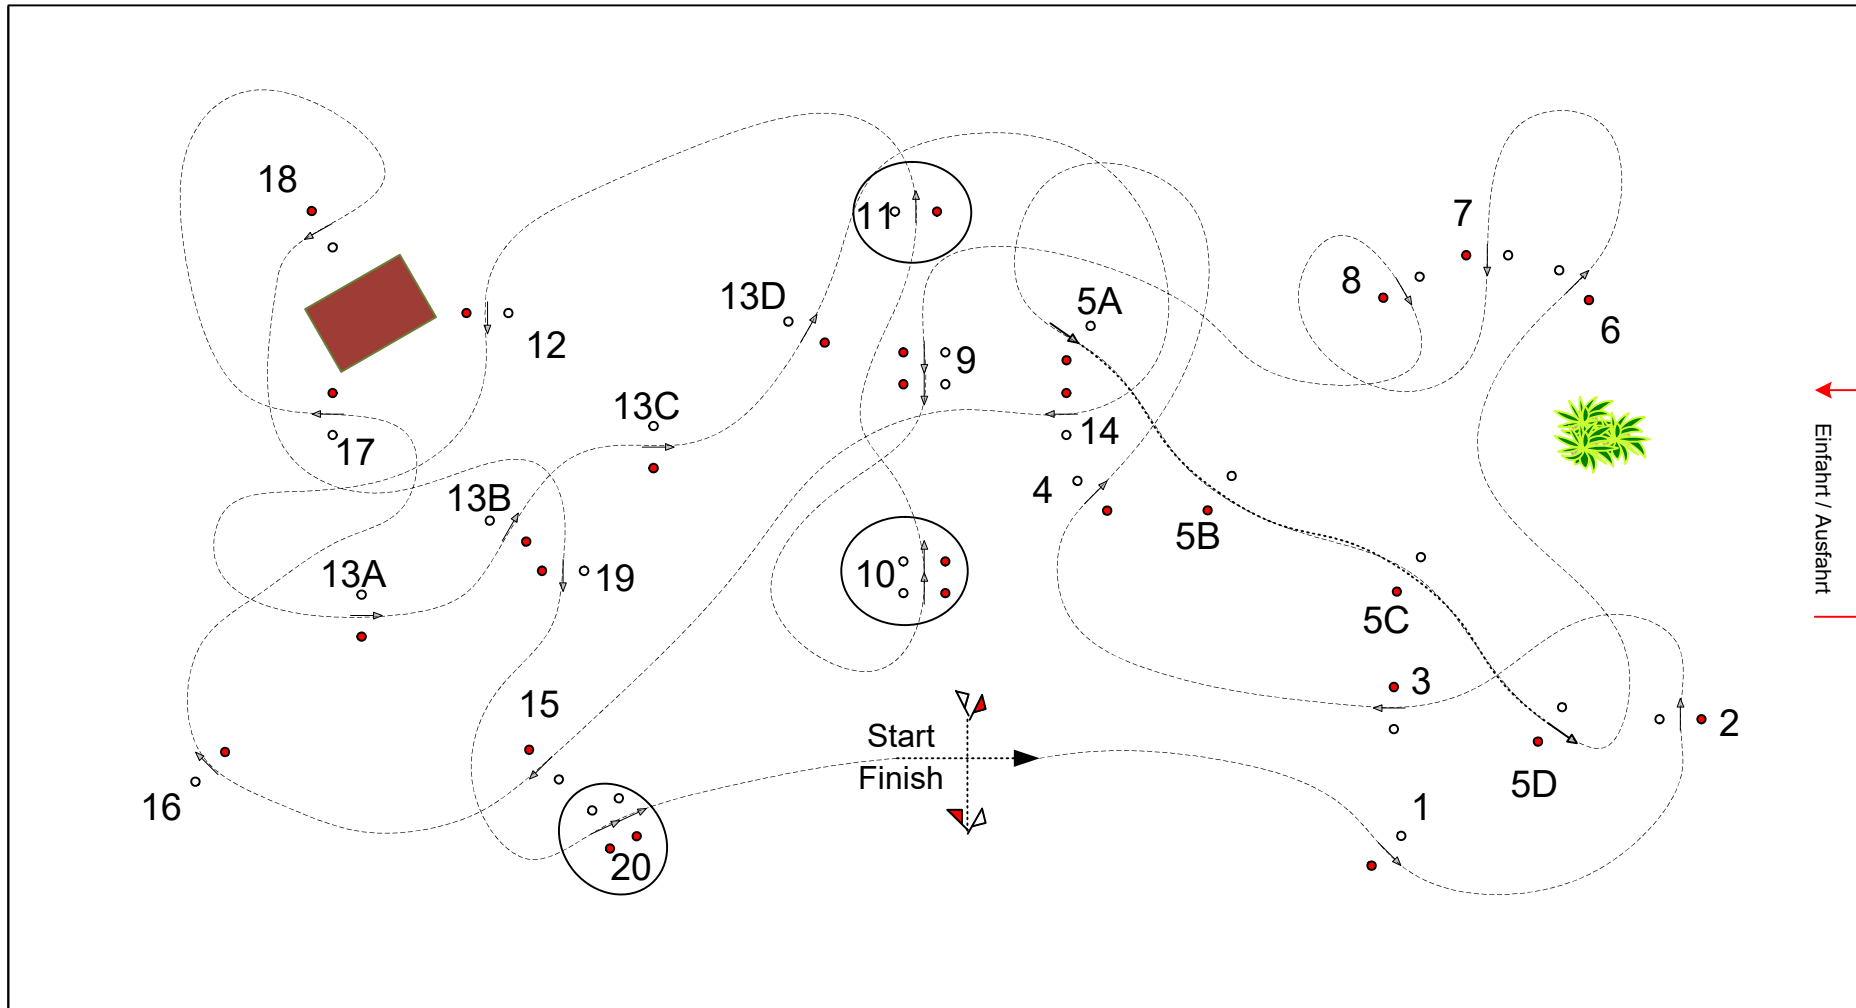

**Pony Team**  
 Speed: 240 m/min  
 Distance: 750 m  
 Obstacles: 1 - 20  
 Time Allowed: 188 sec.  
 Time Limit: 378 sec.  
 Cones Width: 165 cm

○ = - 5 cm

Judges

**Zweispänner**

Speed: 230 m/min  
Distance: 660 m  
Obstacles: 1 - 20  
Time Allowed: 172 sec.  
Time Limit: 344 sec.  
Cones Width: +30 cm

○ = - 5 cm

Judges