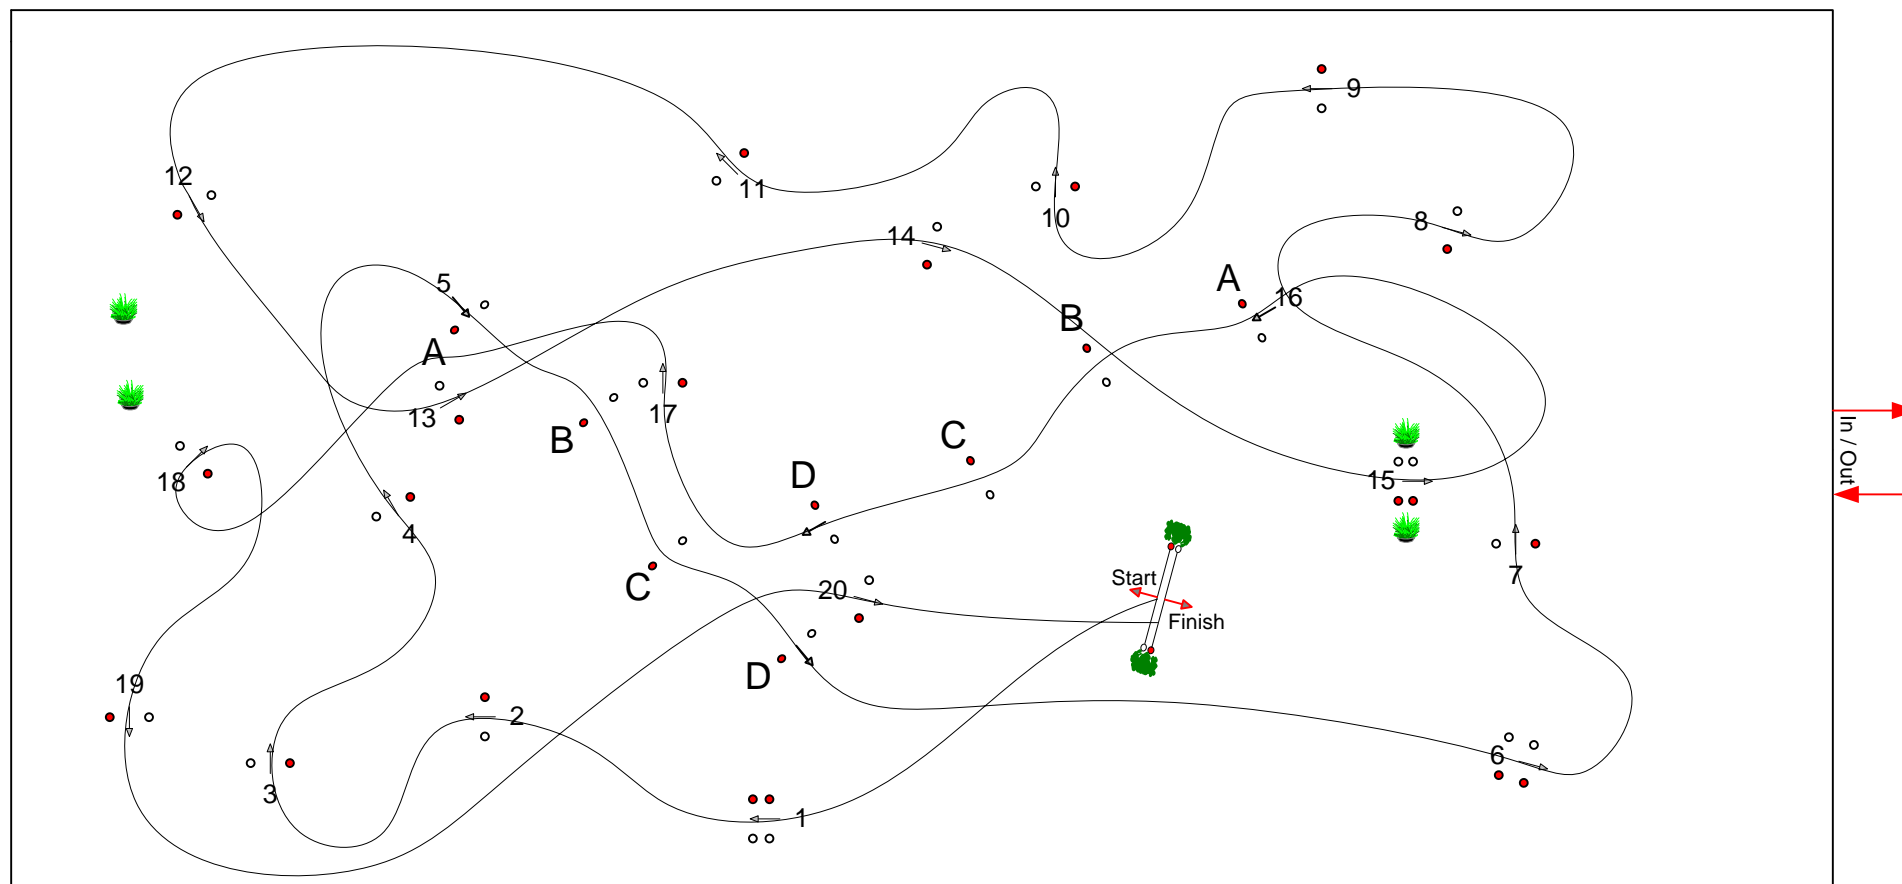

# CAI RHEA HOLDING CUP

CAI 3\* H4 WCupQ - 700m Speed 240 m/min Time Allowed - 175 sec

CAI 3\* H1, H2, P2 - 670m Speed 250m/min Time Allowed - 161 sec

CAI 3\* P4 – 670m Speed 240m/min Time Allowed - 168 sec

CAI 2\* H1, H2, U-25 - 720 Speed 250m/min Time Allowed 173 sec

JURY