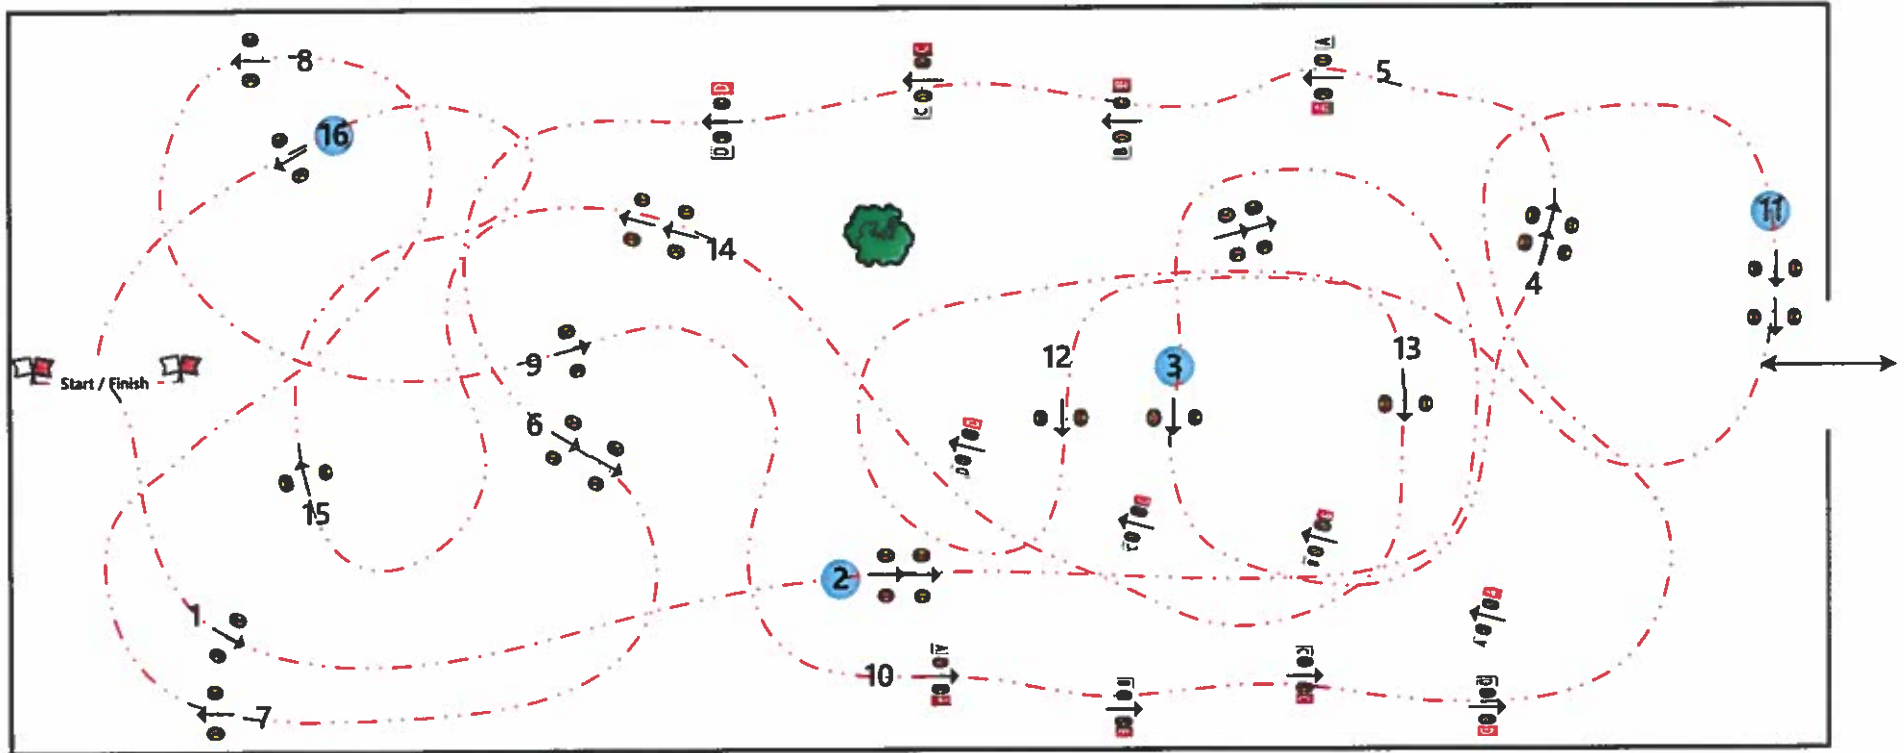

CONES DRIVING CAI3&2* CHABLIS 2022

Oxer: 2-4-6-11

CAI3*TEAM PONY / PAIR HORSE - CAI2* PAIR HORSE

Gates -5cm : 2-3-11-16

Jury

Jury

Jury

START - 1 - 2 - 3 - 4 - 5A - 5B - 5C - 5D - 6 - 7 - 8 - 9 - 10A - 10B - 10C - 10D - 11 - 12 - 13 - 14 - 15 - 16 - FINISH