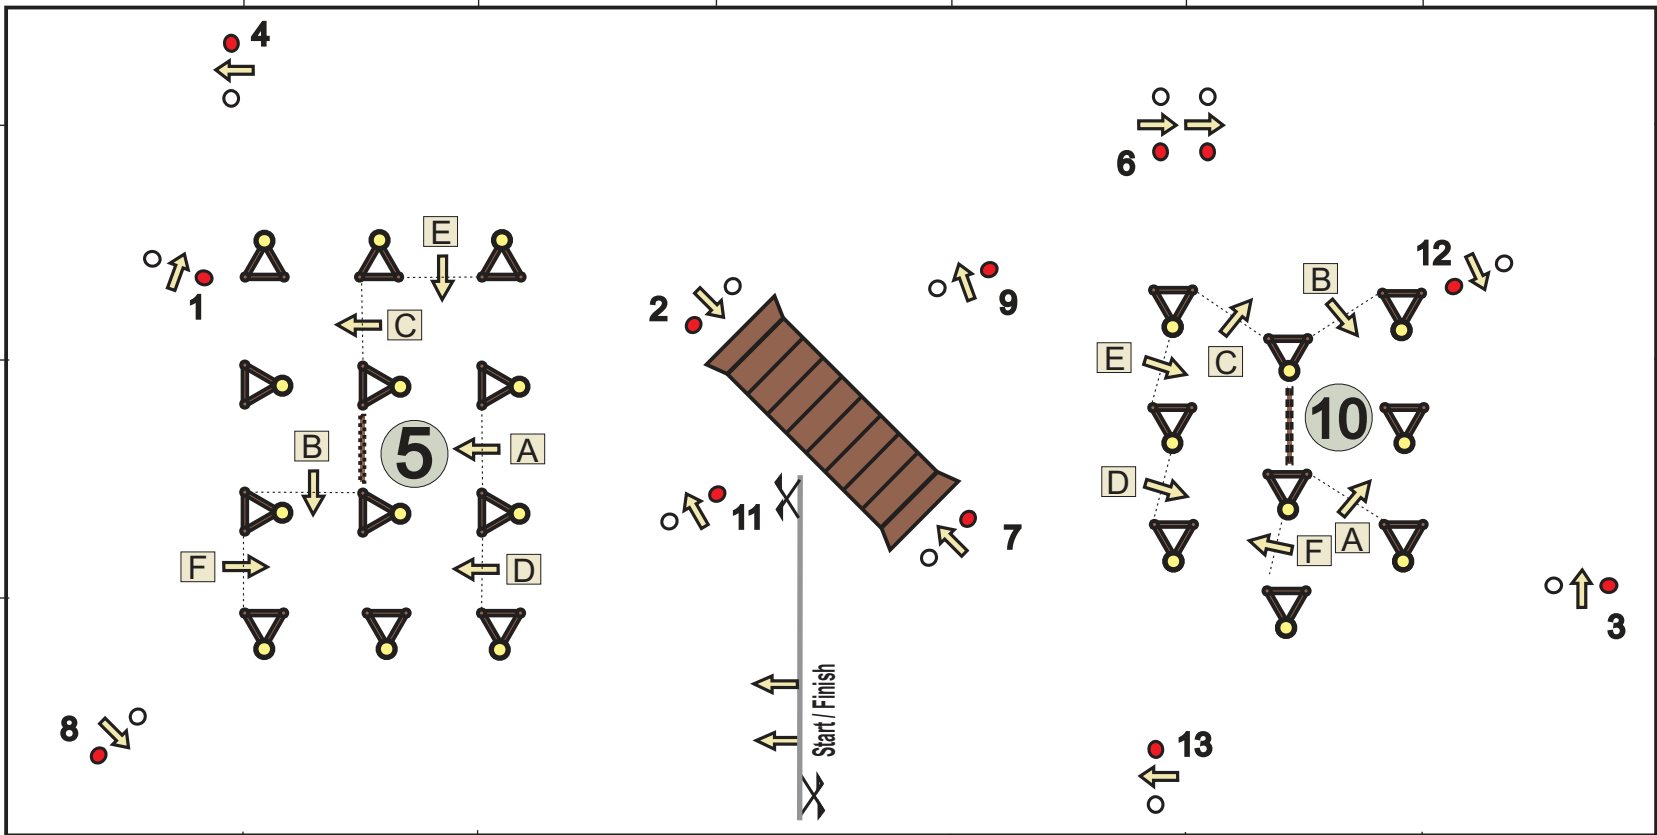

FEI Driving World Cup Maastricht November 2023

In / Out

● = Knock down

Jury

Drive off for Competition-1: 1-2-3-4-5ABCDE~~X~~6-7-8-9-10ABCDE~~X~~11-12-13