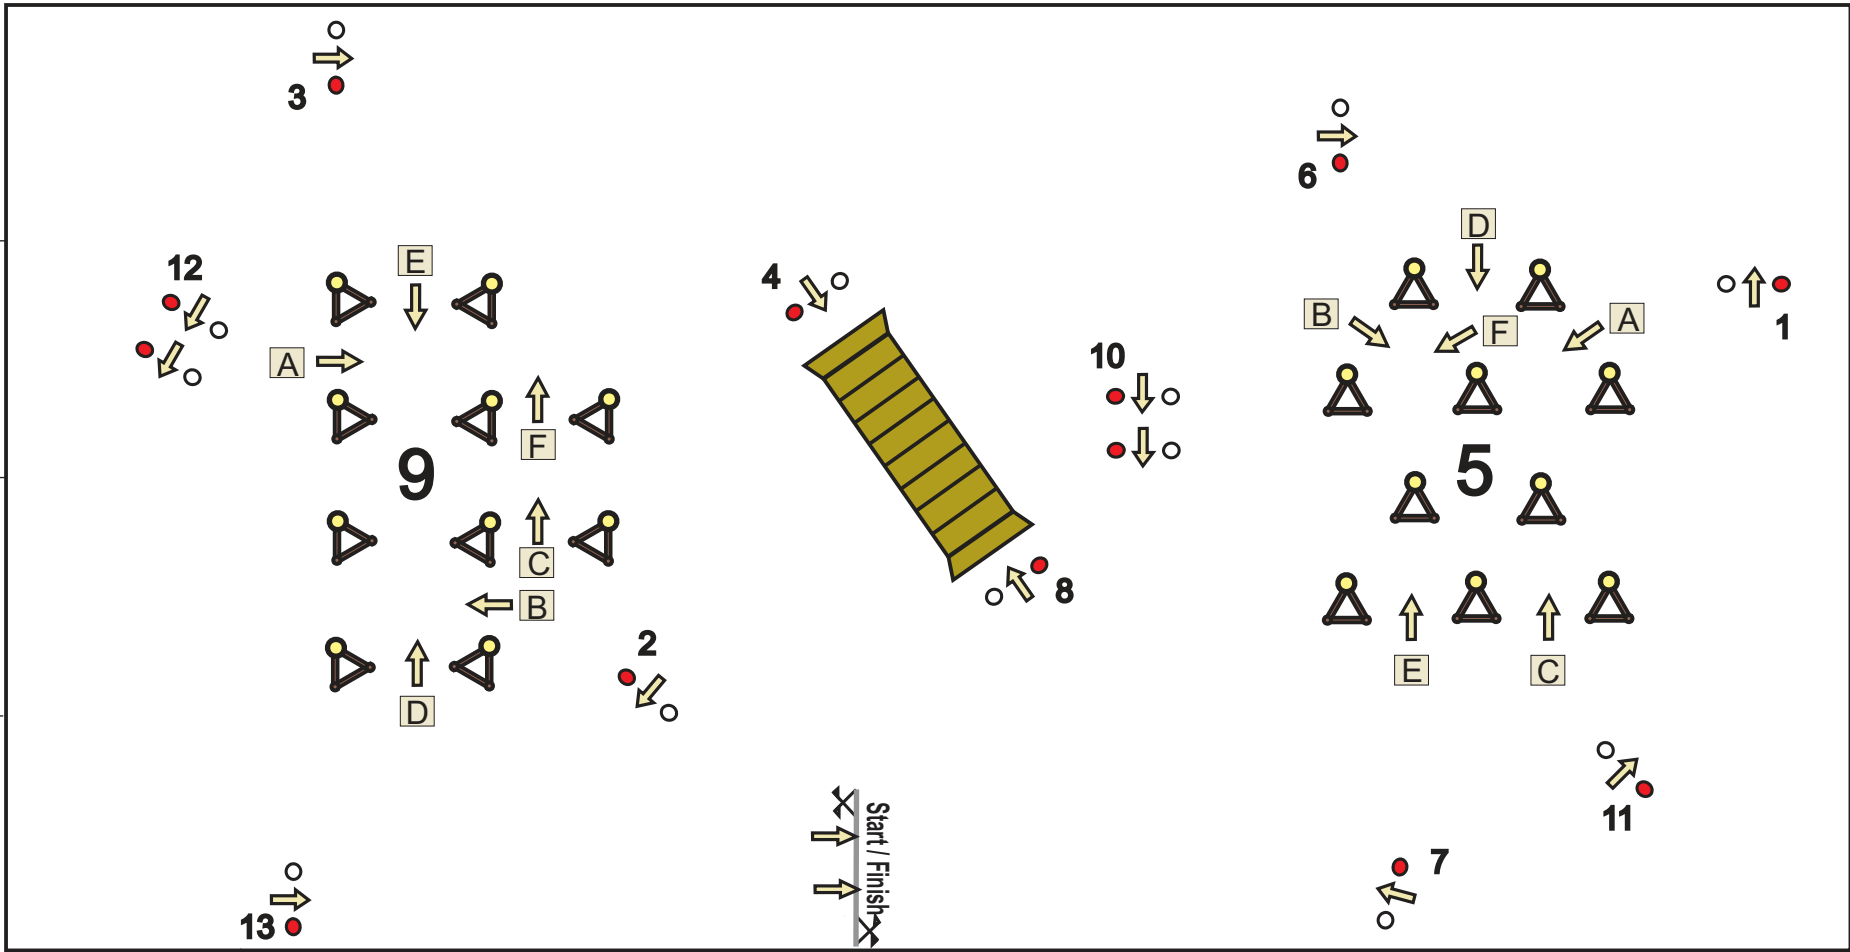

FEI Driving World Cup Leipzig 2023

 = Knock down

Drive off for Competition-1: 1-2-3-4-5ABCDE~~X~~6-7-8-9ABCDE~~X~~-10-11-12-13