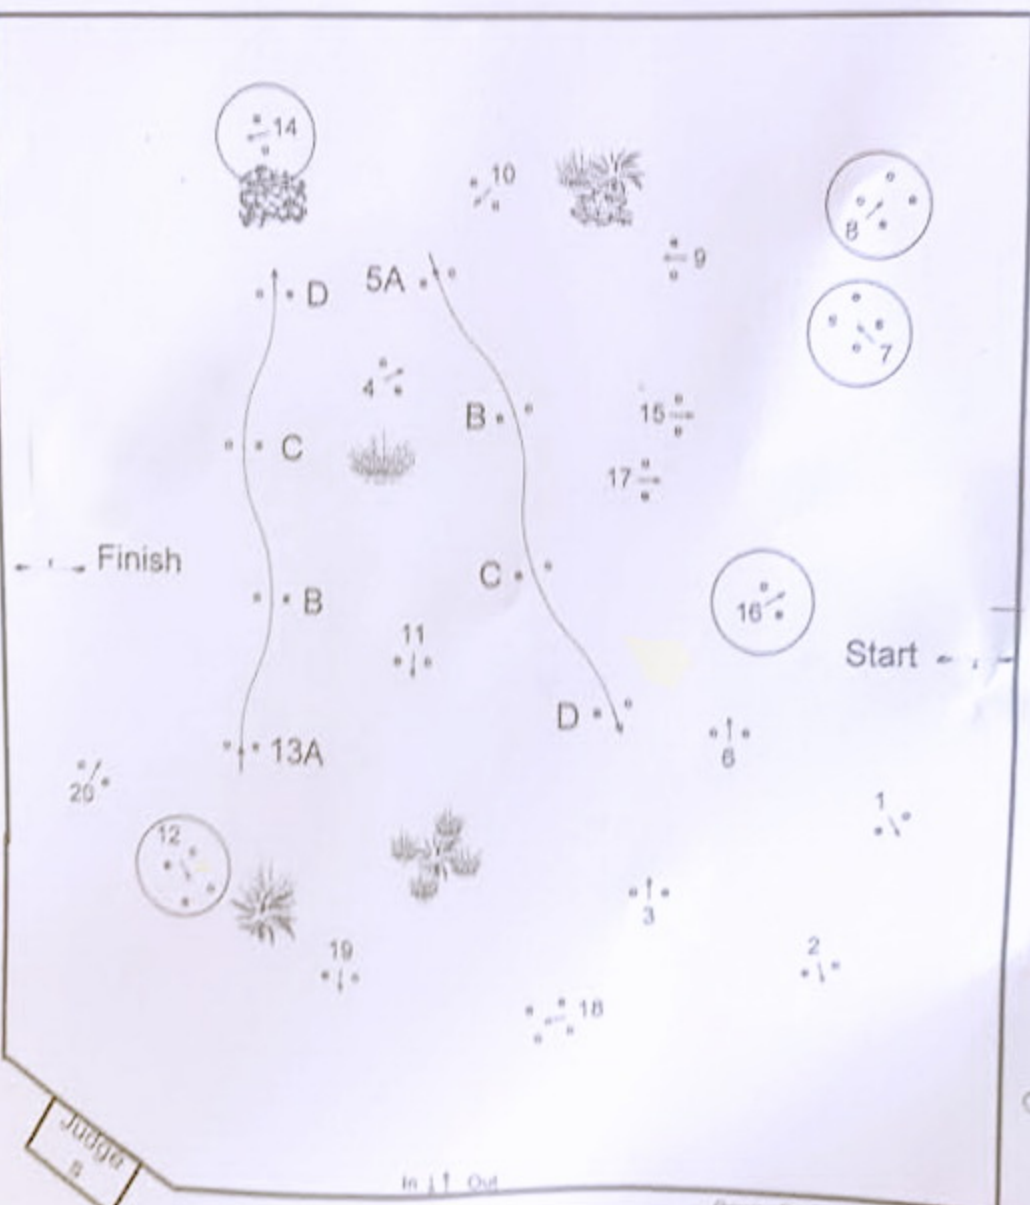

Table: A
 National RG
 FEI-Reg. / Art. 970ff

Speed: 240 m/min.
 Obstacles: 20
 Supplement: 30 cm
 Face: 190 cm

Length: 780 mtr.
 Time allowed: 195 sek.
 Time limit: 390 sek.
 Penalty sec: sek.

Winning Round:
 1, 2, 4, 5A, 8, 10, 13C, 15, 18, 19, 20

Speed: 240 m/Min.
 Supplement: 30 cm
 Face: 190 cm

Length: 480 mtr.
 Time allowed: 115 sek.
 Time limit: 230 sek.

○ 5 cm less