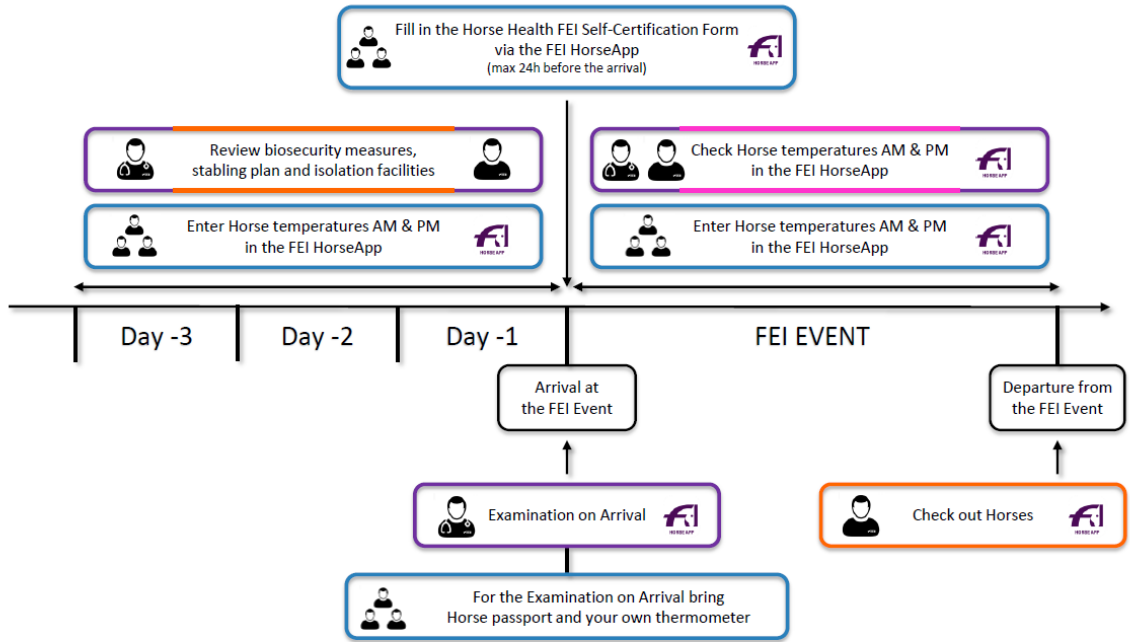

Horse Health Requirements - Timeline

Action performed in the FEI HorseApp
Athlete, Groom, Owner
FEI Veterinarians
FEI Officials
Event Organiser