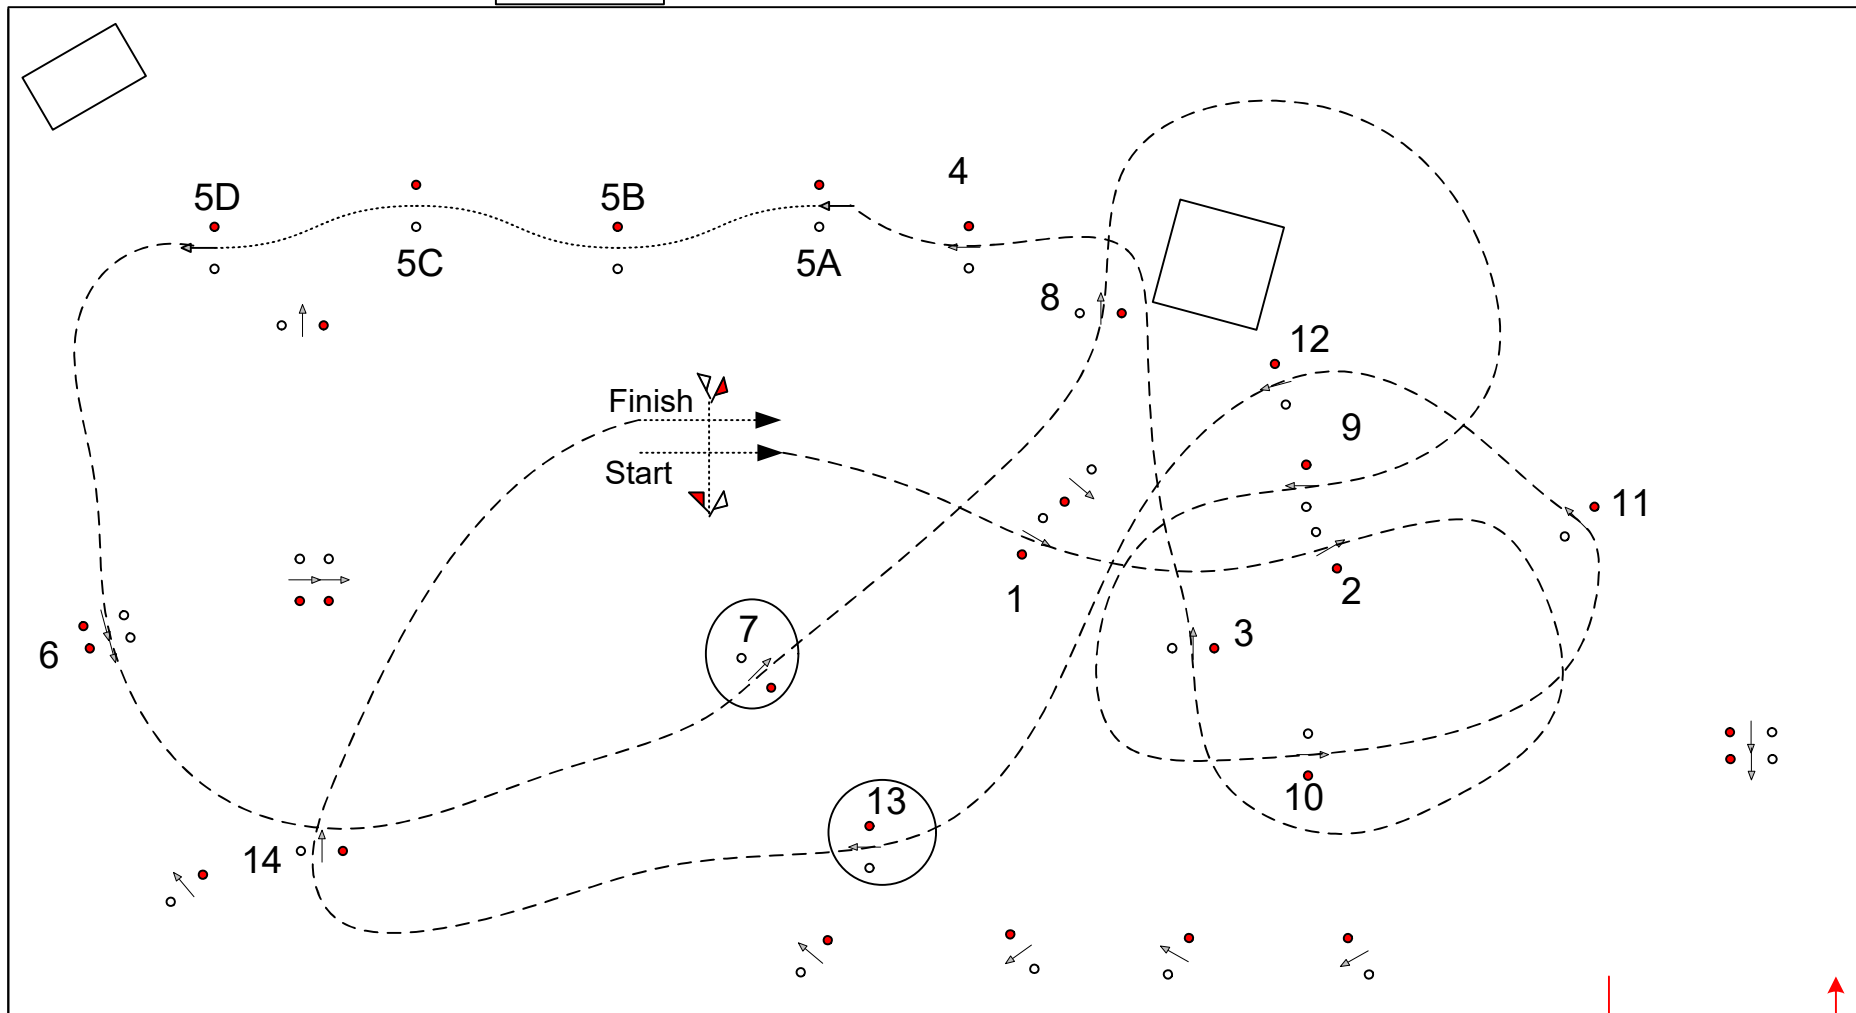

FEI Rg: Art. 970 to 981

○ = - 5 cm

Children Speed: 220 m/min
Distance: 480 m
Obstacles: 1 - 14
Time Allowed: 131 sec.
Time Limit: 262 sec.
Cones Width: +20 cm

Course Designer
M.Mayer SUI/ R.Weigang GER

Judges

↓ Einfahrt / Ausfahrt ↑