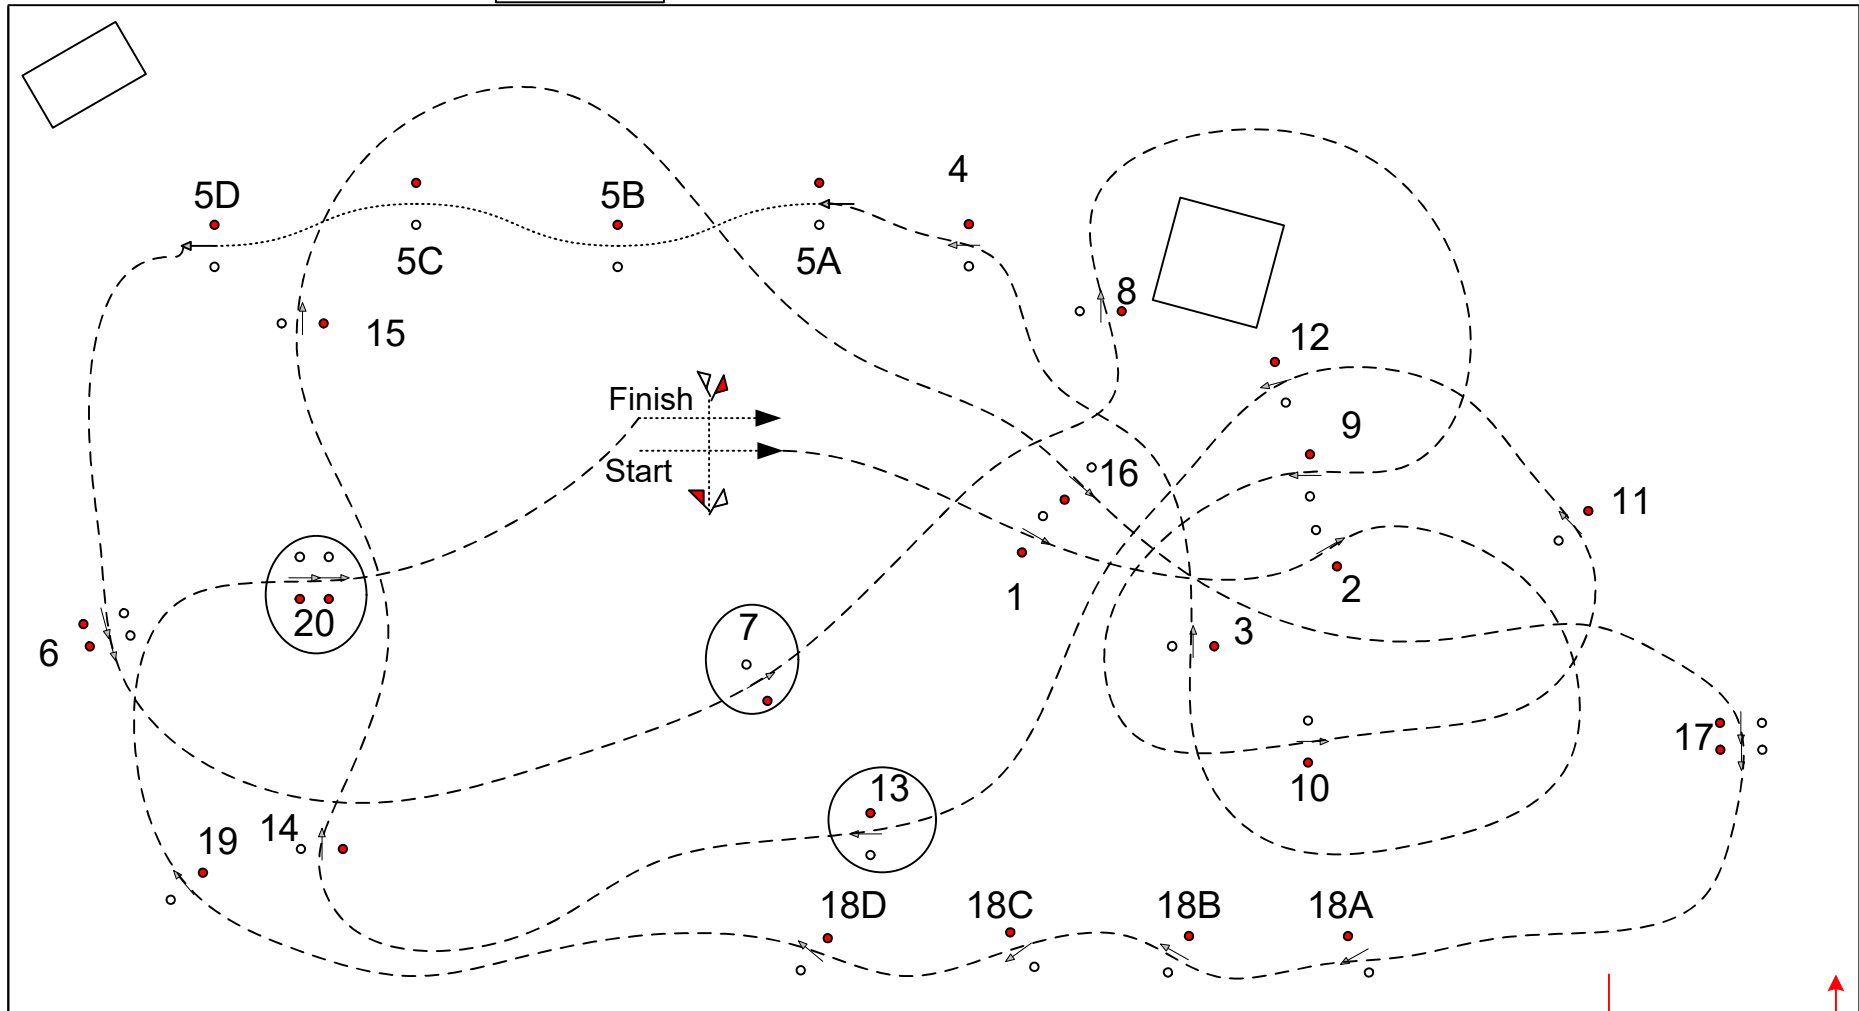

FEI Rg: Art. 970 to 981

○ = - 5 cm

**Horse** | **Pony**  
**Single** | **Pairs**

Speed: 250 m/min  
Distance: 720 m  
Obstacles: 1 - 20  
Time Allowed: 173 sec.  
Time Limit: 346 sec.  
Cones Width: 160 cm

**Pony**  
**Single**

Speed: 260 m/min  
Distance: 720 m  
Obstacles: 1 - 20  
Time Allowed: 166 sec.  
Time Limit: 332 sec.  
Cones Width: 160 cm

*Course Designer*  
**M.Mayer SUI/ R.Weigang GER**

Judges

↓ ↑  
Einfahrt / Ausfahrt

FEI Rg: Art. 970 to 981

○ = - 5 cm

<b>Horse Pairs</b>	Speed:	250 m/min
	Distance:	770 m
	Obstacles:	1 - 20
	Time Allowed:	185 sec.
	Time Limit:	370 sec.
	Cones Width:	170 cm

*Course Designer*  
**M.Mayer SUI/ R.Weigang GER**

Judges

↓ Einfahrt / Ausfahrt ↑

FEI Rg: Art. 970 to 981

○ = - 5 cm

**Children** Speed: 220 m/min  
 Distance: 480 m  
 Obstacles: 1 - 14  
 Time Allowed: 131 sec.  
 Time Limit: 262 sec.  
 Cones Width: +20 cm