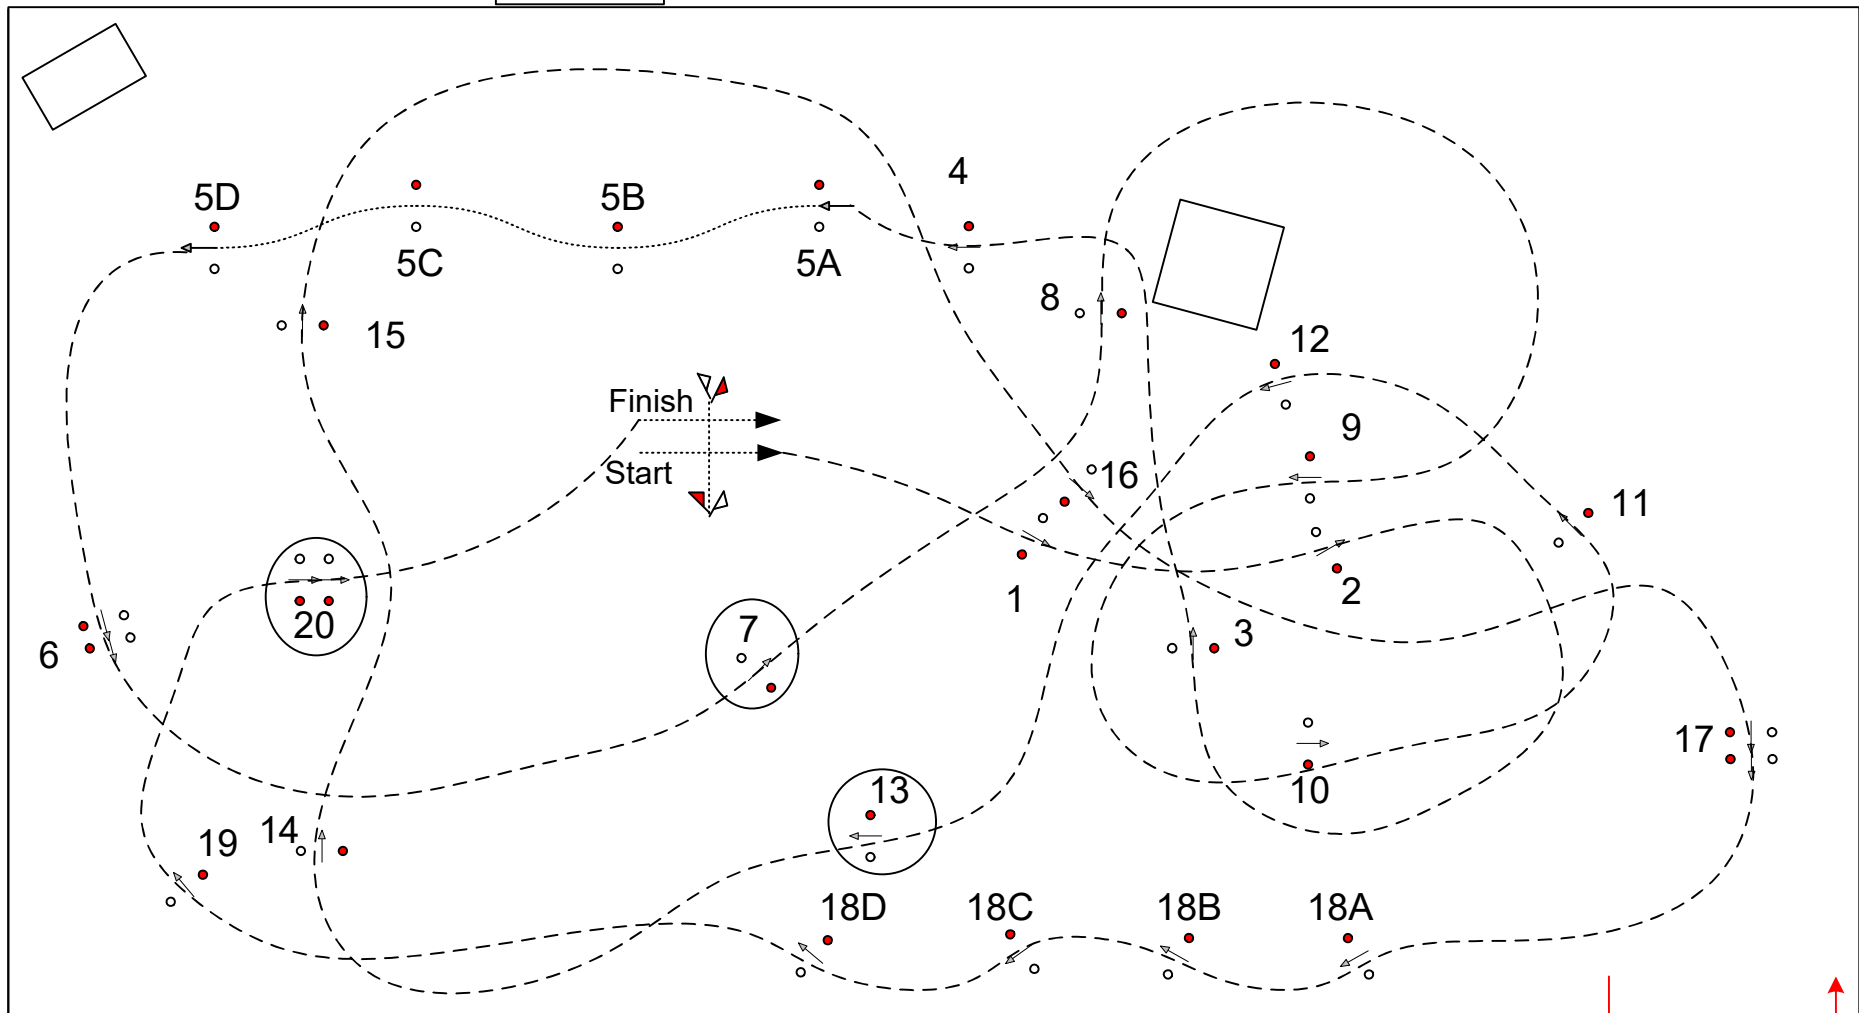

FEI Rg: Art. 970 to 981

○ = - 5 cm

**Horse** | **Pony**  
**Single** | **Pairs**

Speed: 250 m/min  
Distance: 720 m  
Obstacles: 1 - 20  
Time Allowed: 173 sec.  
Time Limit: 346 sec.  
Cones Width: 160 cm

**Pony**  
**Single**

Speed: 260 m/min  
Distance: 720 m  
Obstacles: 1 - 20  
Time Allowed: 166 sec.  
Time Limit: 332 sec.  
Cones Width: 160 cm

*Course Designer*  
**M.Mayer SUI/ R.Weigang GER**

Judges

↓ ↑  
Einfahrt / Ausfahrt

FEI Rg: Art. 970 to 981

○ = - 5 cm

<b>Horse Pairs</b>	Speed:	250 m/min
	Distance:	770 m
	Obstacles:	1 - 20
	Time Allowed:	185 sec.
	Time Limit:	370 sec.
	Cones Width:	170 cm

*Course Designer*  
**M.Mayer SUI/ R.Weigang GER**

Judges

↓ Einfahrt / Ausfahrt ↑

FEI Rg: Art. 970 to 981

○ = - 5 cm

**Children** Speed: 220 m/min  
 Distance: 480 m  
 Obstacles: 1 - 14  
 Time Allowed: 131 sec.  
 Time Limit: 262 sec.  
 Cones Width: +20 cm