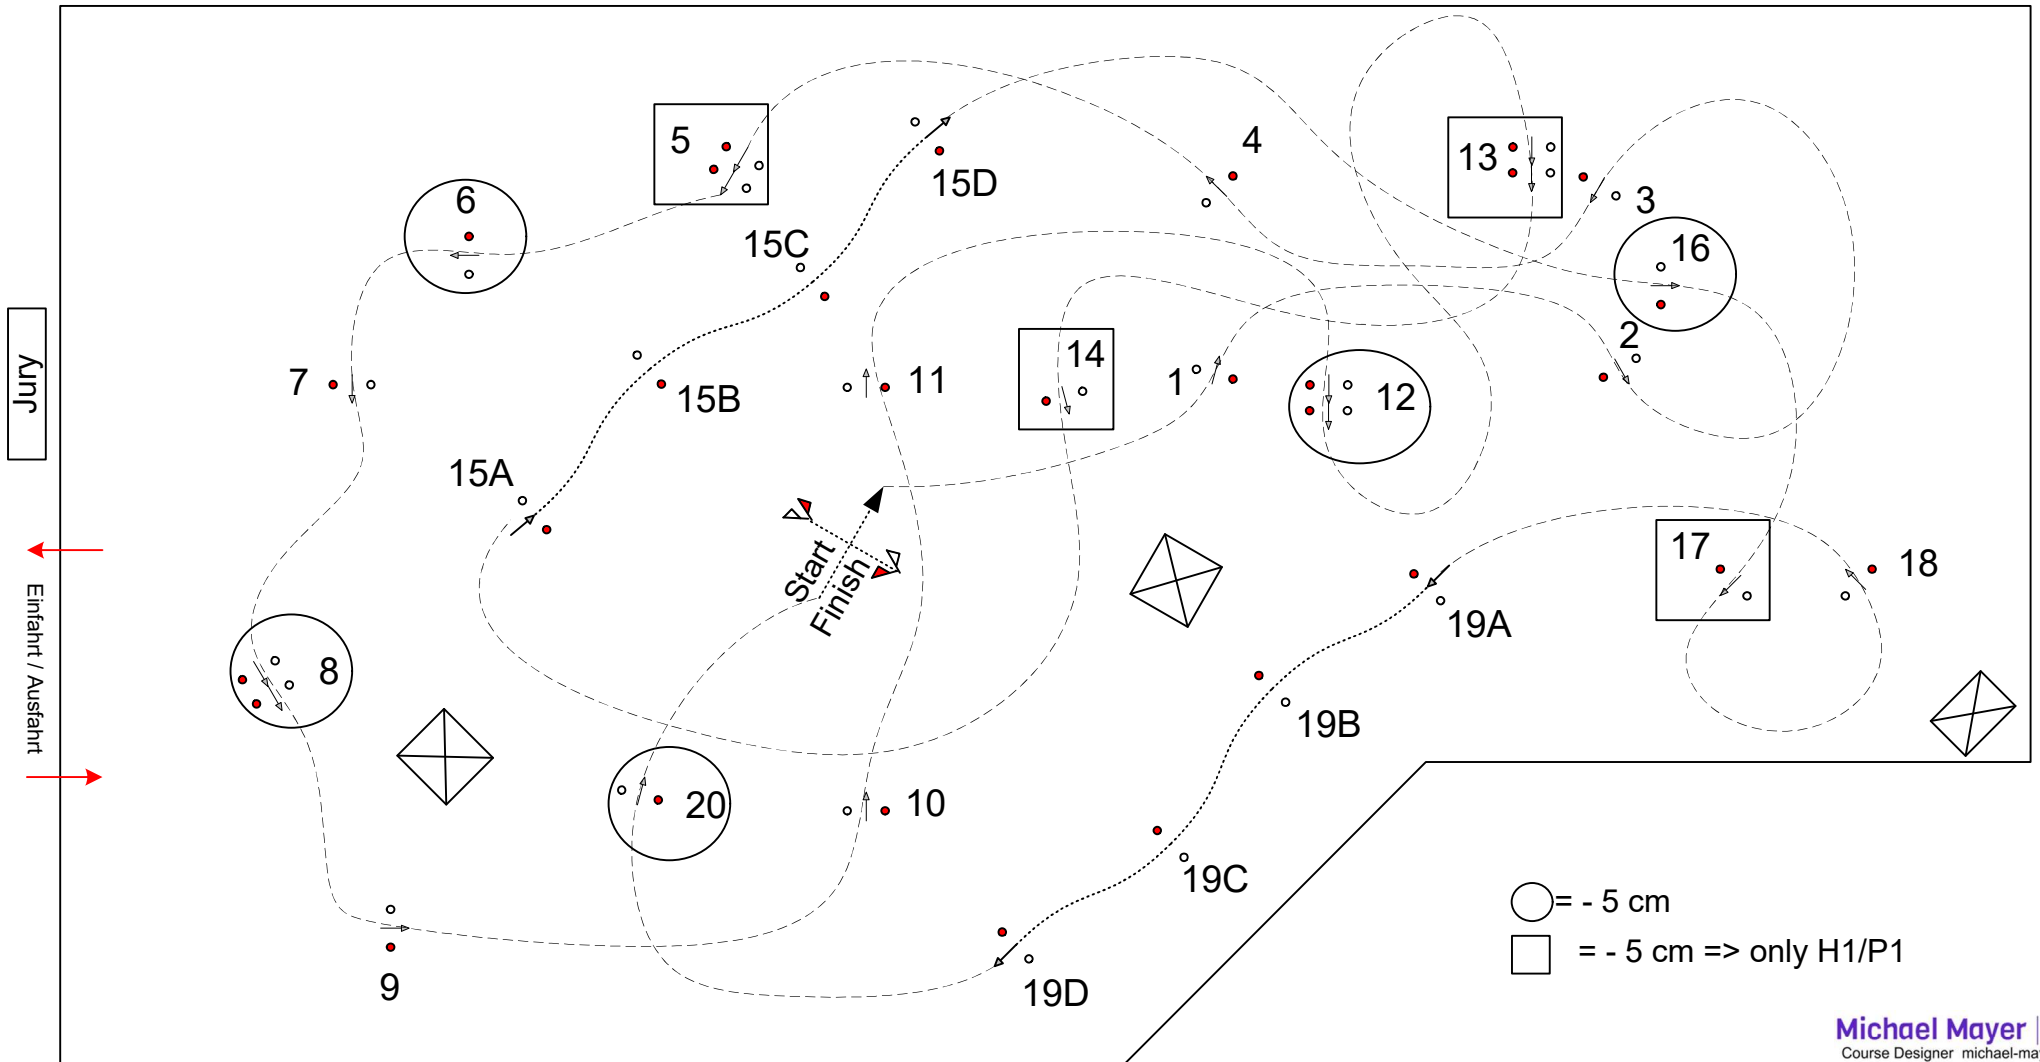

Pony Pairs Speed: 250 m/min
 Distance: 735 m
 Obstacles: 1 - 20
 Time Allowed: 176 sec.
 Time Limit: 352 sec.
 Cones Width: 160 cm

REITERHOF
STÜCKER

CAI 2* / CAN S St.Margarethen AUT 2023

Standardhindernisfahren

Horse Pairs Speed: 250 m/min
 Distance: 710 m
 Obstacles: 1 - 20
 Time Allowed: 170 sec.
 Time Limit: 340 sec.
 Cones Width: 170 cm

Pony Pairs Speed: 250 m/min
 Distance: 670 m
 Obstacles: 1 - 20
 Time Allowed: 161 sec.
 Time Limit: 322 sec.
 Cones Width: 160 cm

Pony Team Speed: 260 m/min
 Distance: 710 m
 Obstacles: 1 - 20
 Time Allowed: 170 sec.
 Time Limit: 310 sec.
 Cones Width: 160 cm

REITERHOF
STÜCKLER

CAN M St.Margarethen AUT 2023

Standardhindernisfahren

Klasse: S

Sonntag, 13. August 2023

Beginn: 9:00 Uhr

Einspänner	Speed: 240 m/min	Einspänner	Speed: 240 m/min	Zweispänner	Speed: 240 m/min	Zweispänner	Speed: 230 m/min
Pferde M	Distance: 620 m	Pony M	Distance: 620 m	Pferde M	Distance: 650 m	Pony M	Distance: 620 m
	Obstacles: Ohne 6/12/18		Obstacles: Ohne 6/12/18		Obstacles: Ohne 6/12/18		Obstacles: Ohne 6/12/18
	Time Allowed: 155 sec.		Time Allowed: 155 sec.		Time Allowed: 163 sec.		Time Allowed: 155 sec.
	Time Limit: 310 sec.		Time Limit: 310 sec.		Time Limit: 326 sec.		Time Limit: 310 sec.
	Cones Width: +25 cm		Cones Width: +25 cm		Cones Width: +25 cm		Cones Width: +25 cm