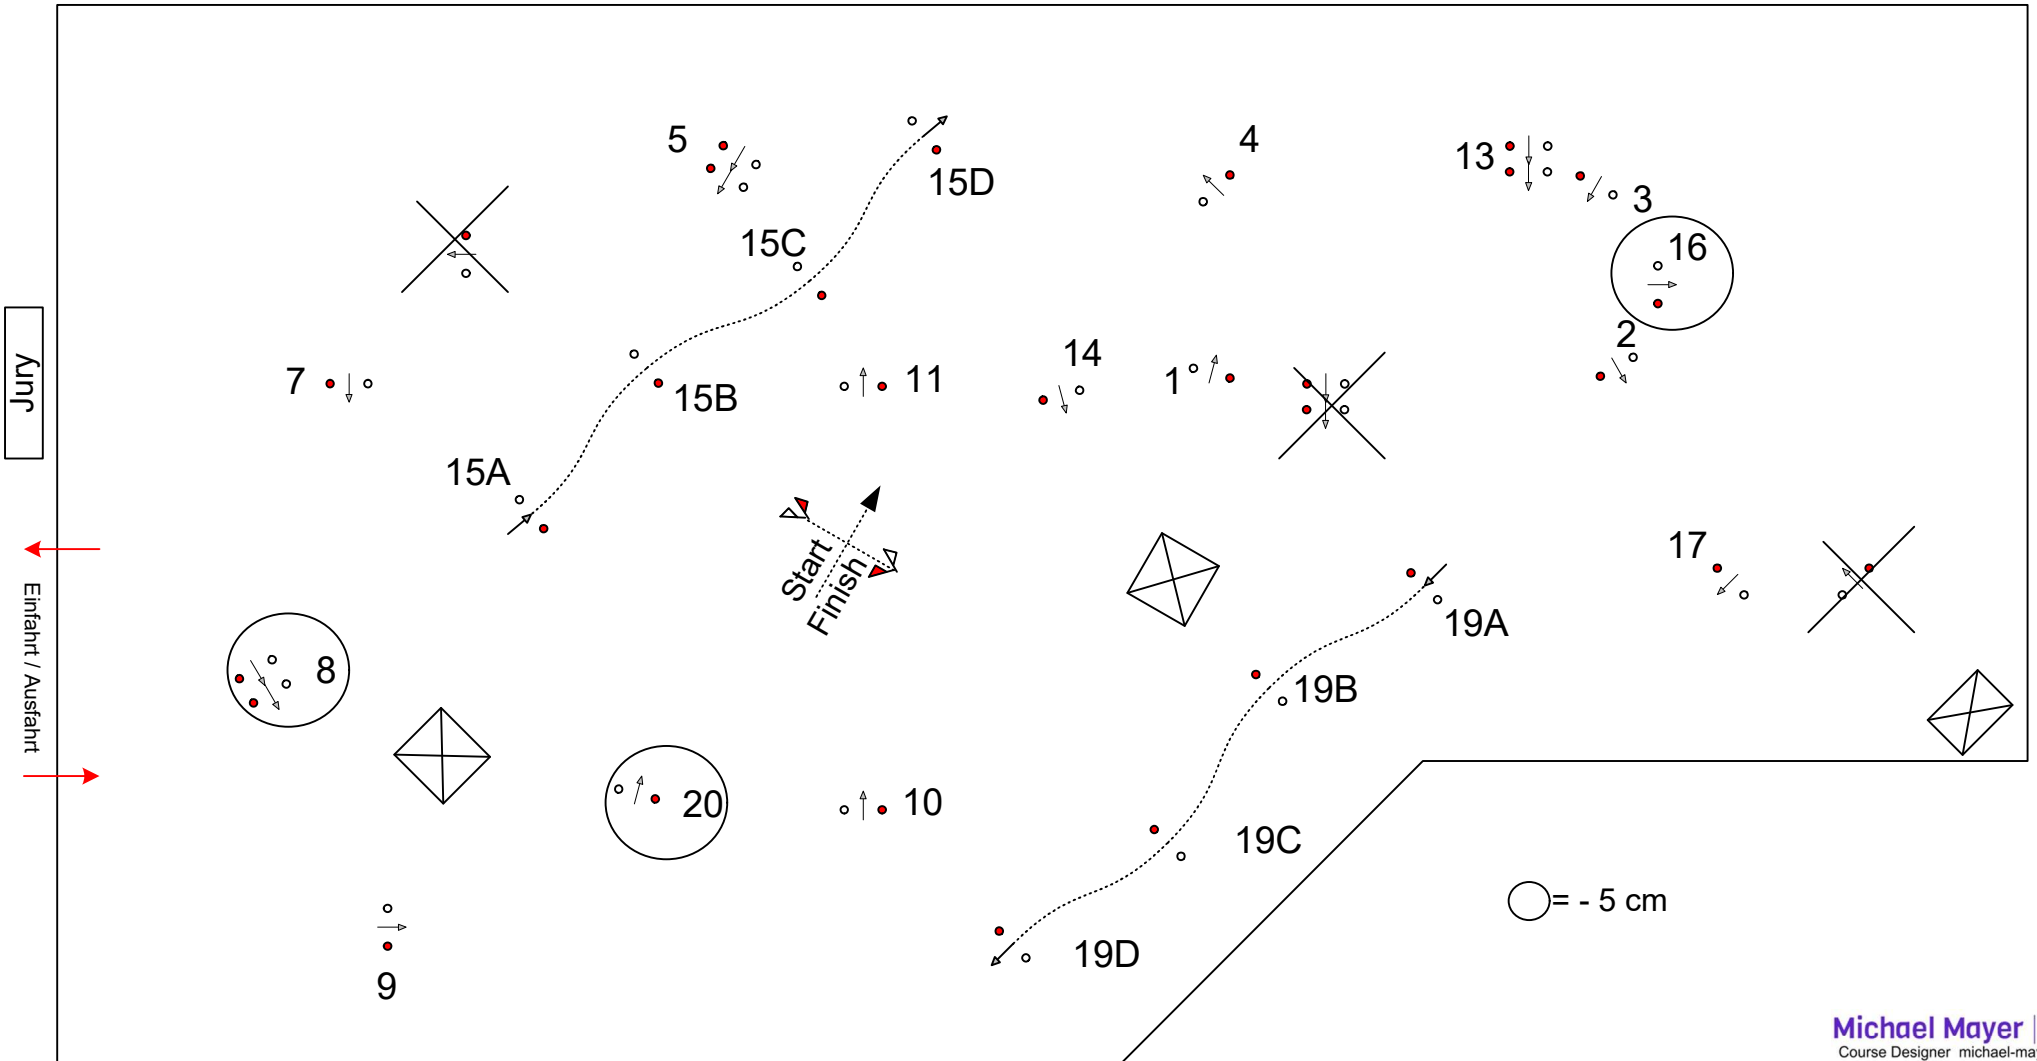

Horse Pairs Speed: 250 m/min
 Distance: 780 m
 Obstacles: 1 - 20
 Time Allowed: 187 sec.
 Time Limit: 374 sec.
 Cones Width: 170 cm

Pony Single Speed: 260 m/min
 Distance: 735 m
 Obstacles: 1 - 20
 Time Allowed: 170 sec.
 Time Limit: 340 sec.
 Cones Width: 160 cm

Horse Pairs Speed: 250 m/min
 Distance: 710 m
 Obstacles: 1 - 20
 Time Allowed: 170 sec.
 Time Limit: 340 sec.
 Cones Width: 170 cm

Pony Pairs Speed: 250 m/min
 Distance: 670 m
 Obstacles: 1 - 20
 Time Allowed: 161 sec.
 Time Limit: 322 sec.
 Cones Width: 160 cm

Pony Team Speed: 260 m/min
 Distance: 710 m
 Obstacles: 1 - 20
 Time Allowed: 170 sec.
 Time Limit: 310 sec.
 Cones Width: 160 cm

REITERHOF
STÜCKLER

CAN M St.Margarethen AUT 2023

Standardhindernisfahren

Klasse: S

Sonntag, 13. August 2023

Beginn: 9:00 Uhr

Einspänner	Speed: 240 m/min	Einspänner	Speed: 240 m/min	Zweispänner	Speed: 240 m/min	Zweispänner	Speed: 230 m/min
Pferde M	Distance: 620 m	Pony M	Distance: 620 m	Pferde M	Distance: 650 m	Pony M	Distance: 620 m
	Obstacles: Ohne 6/12/18		Obstacles: Ohne 6/12/18		Obstacles: Ohne 6/12/18		Obstacles: Ohne 6/12/18
	Time Allowed: 155 sec.		Time Allowed: 155 sec.		Time Allowed: 163 sec.		Time Allowed: 155 sec.
	Time Limit: 310 sec.		Time Limit: 310 sec.		Time Limit: 326 sec.		Time Limit: 310 sec.
	Cones Width: +25 cm		Cones Width: +25 cm		Cones Width: +25 cm		Cones Width: +25 cm