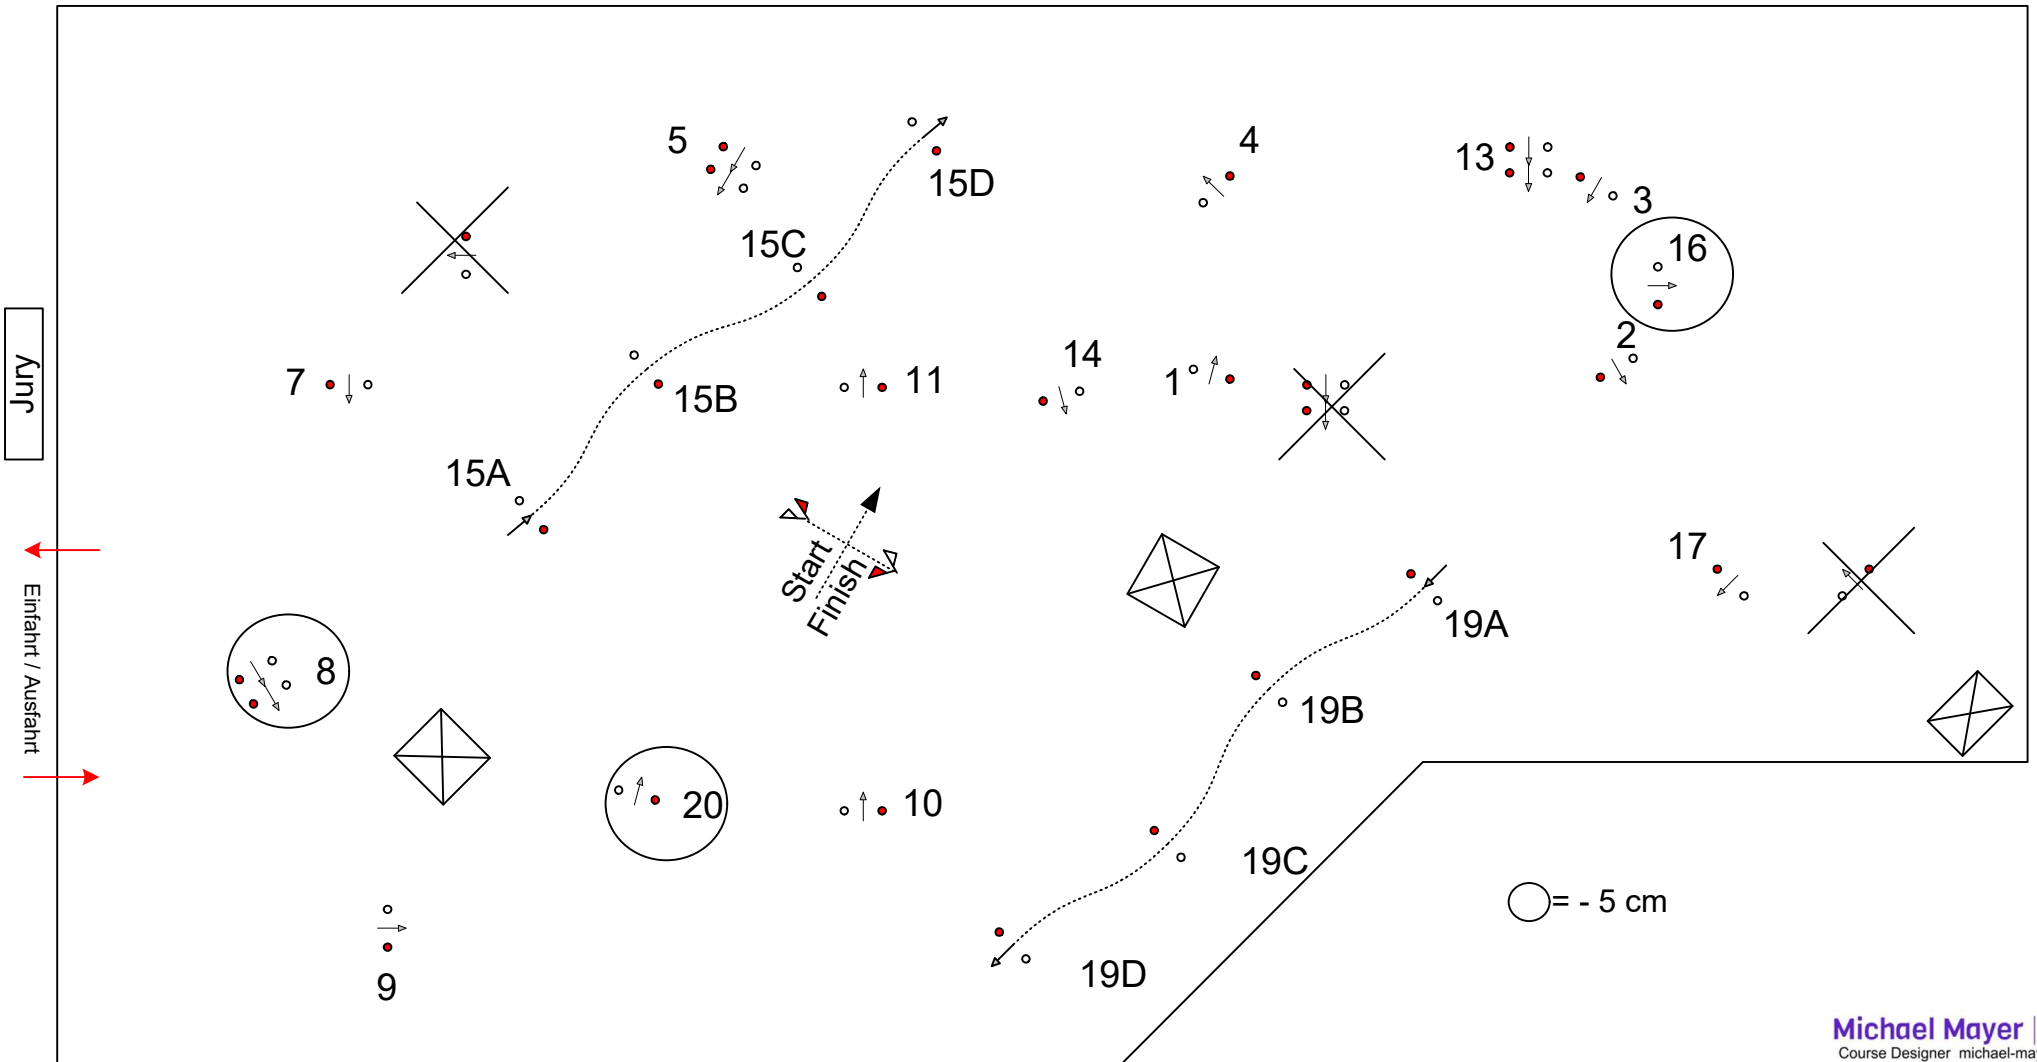

Horse Pairs Speed: 250 m/min
 Distance: 780 m
 Obstacles: 1 - 20
 Time Allowed: 187 sec.
 Time Limit: 374 sec.
 Cones Width: 170 cm

Pony Single Speed: 260 m/min
 Distance: 735 m
 Obstacles: 1 - 20
 Time Allowed: 170 sec.
 Time Limit: 340 sec.
 Cones Width: 160 cm

Horse Pairs Speed: 250 m/min
 Distance: 710 m
 Obstacles: 1 - 20
 Time Allowed: 170 sec.
 Time Limit: 340 sec.
 Cones Width: 170 cm

Pony Pairs Speed: 250 m/min
 Distance: 670 m
 Obstacles: 1 - 20
 Time Allowed: 161 sec.
 Time Limit: 322 sec.
 Cones Width: 160 cm

Sonntag, 13. August 2023

Beginn: 9:00 Uhr

Einspänner	Speed: 240 m/min	Einspänner	Speed: 240 m/min	Zweispänner	Speed: 240 m/min	Zweispänner	Speed: 230 m/min
Pferde M	Distance: 620 m	Pony M	Distance: 620 m	Pferde M	Distance: 650 m	Pony M	Distance: 620 m
	Obstacles: Ohne 6/12/18		Obstacles: Ohne 6/12/18		Obstacles: Ohne 6/12/18		Obstacles: Ohne 6/12/18
	Time Allowed: 155 sec.		Time Allowed: 155 sec.		Time Allowed: 163 sec.		Time Allowed: 155 sec.
	Time Limit: 310 sec.		Time Limit: 310 sec.		Time Limit: 326 sec.		Time Limit: 310 sec.
	Cones Width: +25 cm		Cones Width: +25 cm		Cones Width: +25 cm		Cones Width: +25 cm

REITERHOF
STÜCKLER

CAN L St.Margarethen AUT 2023

Standardhindernisfahren

Klasse: S

Sonntag, 13. August 2023

Beginn: 9:00 Uhr

Einspänner	Speed: 230 m/min	Einspänner	Speed: 230 m/min	Zweispänner	Speed: 230 m/min	Zweispänner	Speed: 230 m/min
Pferde L	Distance: 620 m	Pony L	Distance: 620 m	Pferde L	Distance: 650 m	Pony L	Distance: 620 m
	Obstacles: Ohne 6/12/18		Obstacles: Ohne 6/12/18		Obstacles: Ohne 6/12/18		Obstacles: Ohne 6/12/18
	Time Allowed: 162 sec.		Time Allowed: 162 sec.		Time Allowed: 170 sec.		Time Allowed: 162 sec.
	Time Limit: 324 sec.		Time Limit: 324 sec.		Time Limit: 340 sec.		Time Limit: 324 sec.
	Cones Width: +30 cm		Cones Width: +30 cm		Cones Width: +30 cm		Cones Width: +30 cm