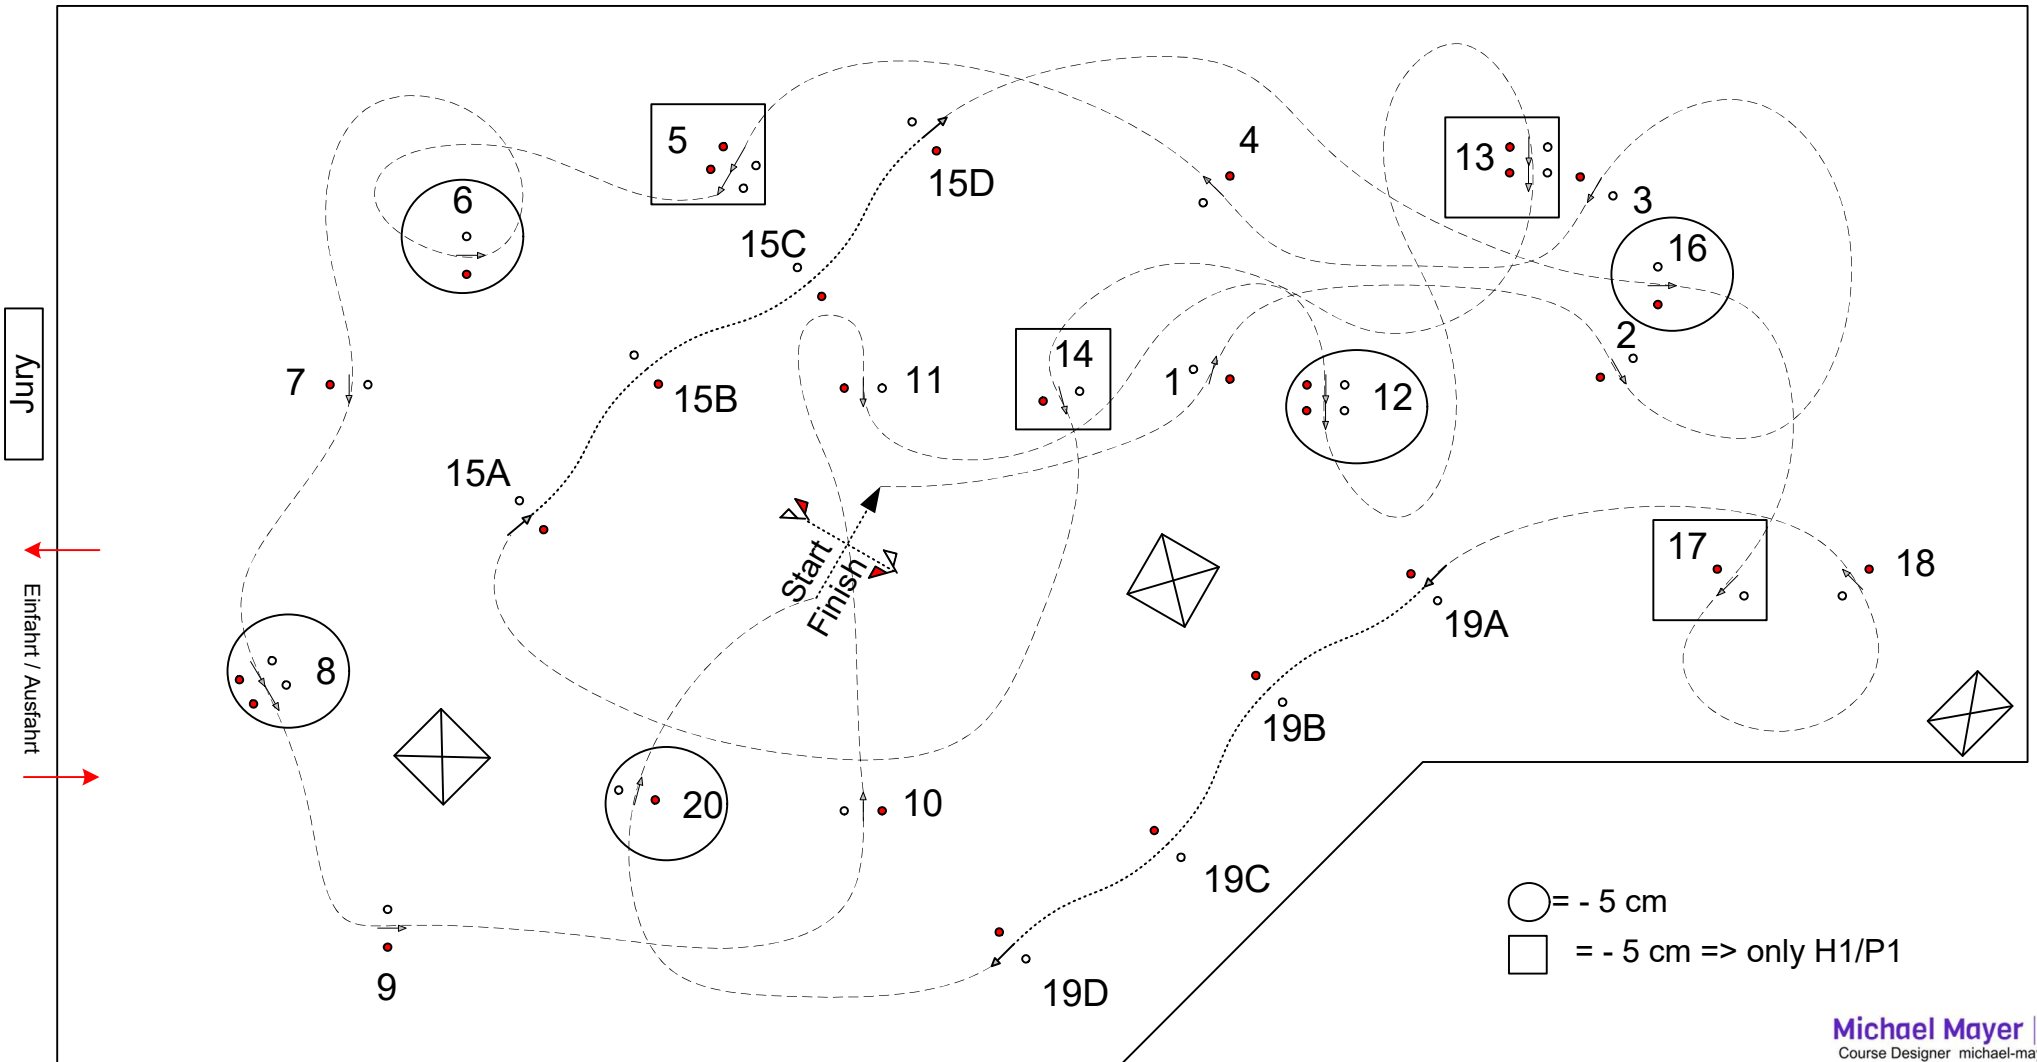

Horse Pairs Speed: 250 m/min
 Distance: 780 m
 Obstacles: 1 - 20
 Time Allowed: 187 sec.
 Time Limit: 374 sec.
 Cones Width: 170 cm

Pony Single Speed: 260 m/min
 Distance: 735 m
 Obstacles: 1 - 20
 Time Allowed: 170 sec.
 Time Limit: 340 sec.
 Cones Width: 160 cm

Pony Pairs Speed: 250 m/min
 Distance: 735 m
 Obstacles: 1 - 20
 Time Allowed: 176 sec.
 Time Limit: 352 sec.
 Cones Width: 160 cm

REITERHOF
STÜCKER

CAI 2* / CAN S St.Margarethen AUT 2023

Standardhindernisfahren

Horse Pairs Speed: 250 m/min
 Distance: 710 m
 Obstacles: 1 - 20
 Time Allowed: 170 sec.
 Time Limit: 340 sec.
 Cones Width: 170 cm

Pony Pairs Speed: 250 m/min
 Distance: 670 m
 Obstacles: 1 - 20
 Time Allowed: 161 sec.
 Time Limit: 322 sec.
 Cones Width: 160 cm

Sonntag, 13. August 2023

Beginn: 9:00 Uhr

Einspänner	Speed: 240 m/min	Einspänner	Speed: 240 m/min	Zweispänner	Speed: 240 m/min	Zweispänner	Speed: 230 m/min
Pferde M	Distance: 620 m	Pony M	Distance: 620 m	Pferde M	Distance: 650 m	Pony M	Distance: 620 m
	Obstacles: Ohne 6/12/18		Obstacles: Ohne 6/12/18		Obstacles: Ohne 6/12/18		Obstacles: Ohne 6/12/18
	Time Allowed: 155 sec.		Time Allowed: 155 sec.		Time Allowed: 163 sec.		Time Allowed: 155 sec.
	Time Limit: 310 sec.		Time Limit: 310 sec.		Time Limit: 326 sec.		Time Limit: 310 sec.
	Cones Width: +25 cm		Cones Width: +25 cm		Cones Width: +25 cm		Cones Width: +25 cm