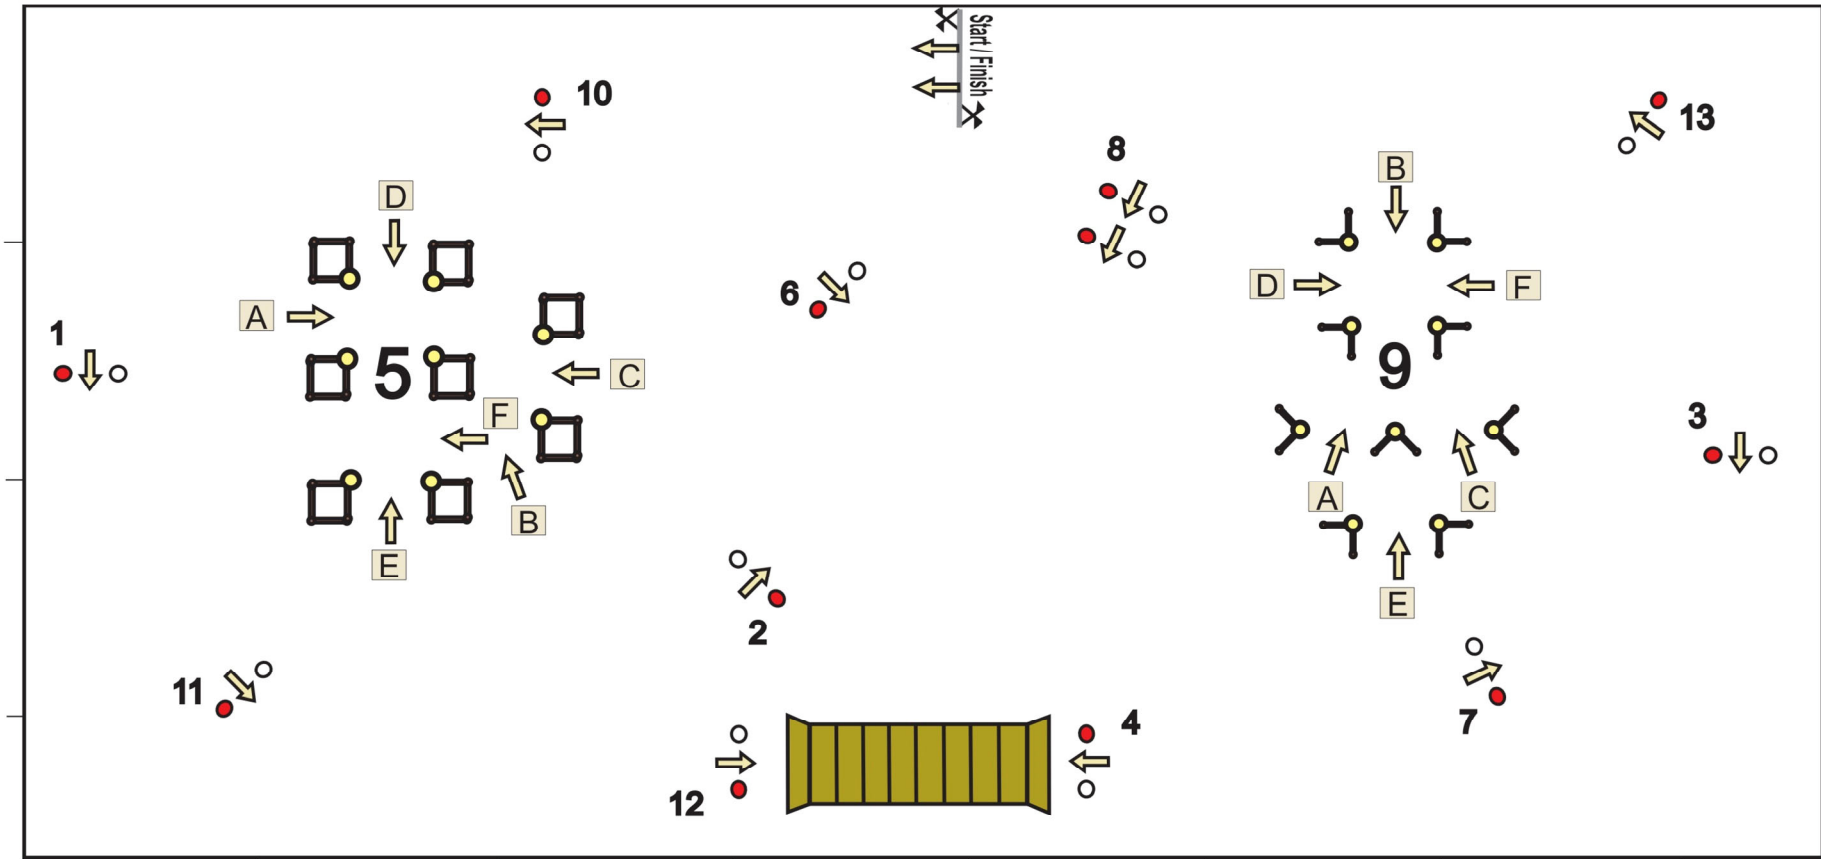

FEI Driving World Cup London December 2021

O = Knock down

Drive off for Competition-1: 1-2-3-4-5ABCDE~~X~~ 6-7-8-9ABCDE~~X~~ 10-11-12-13