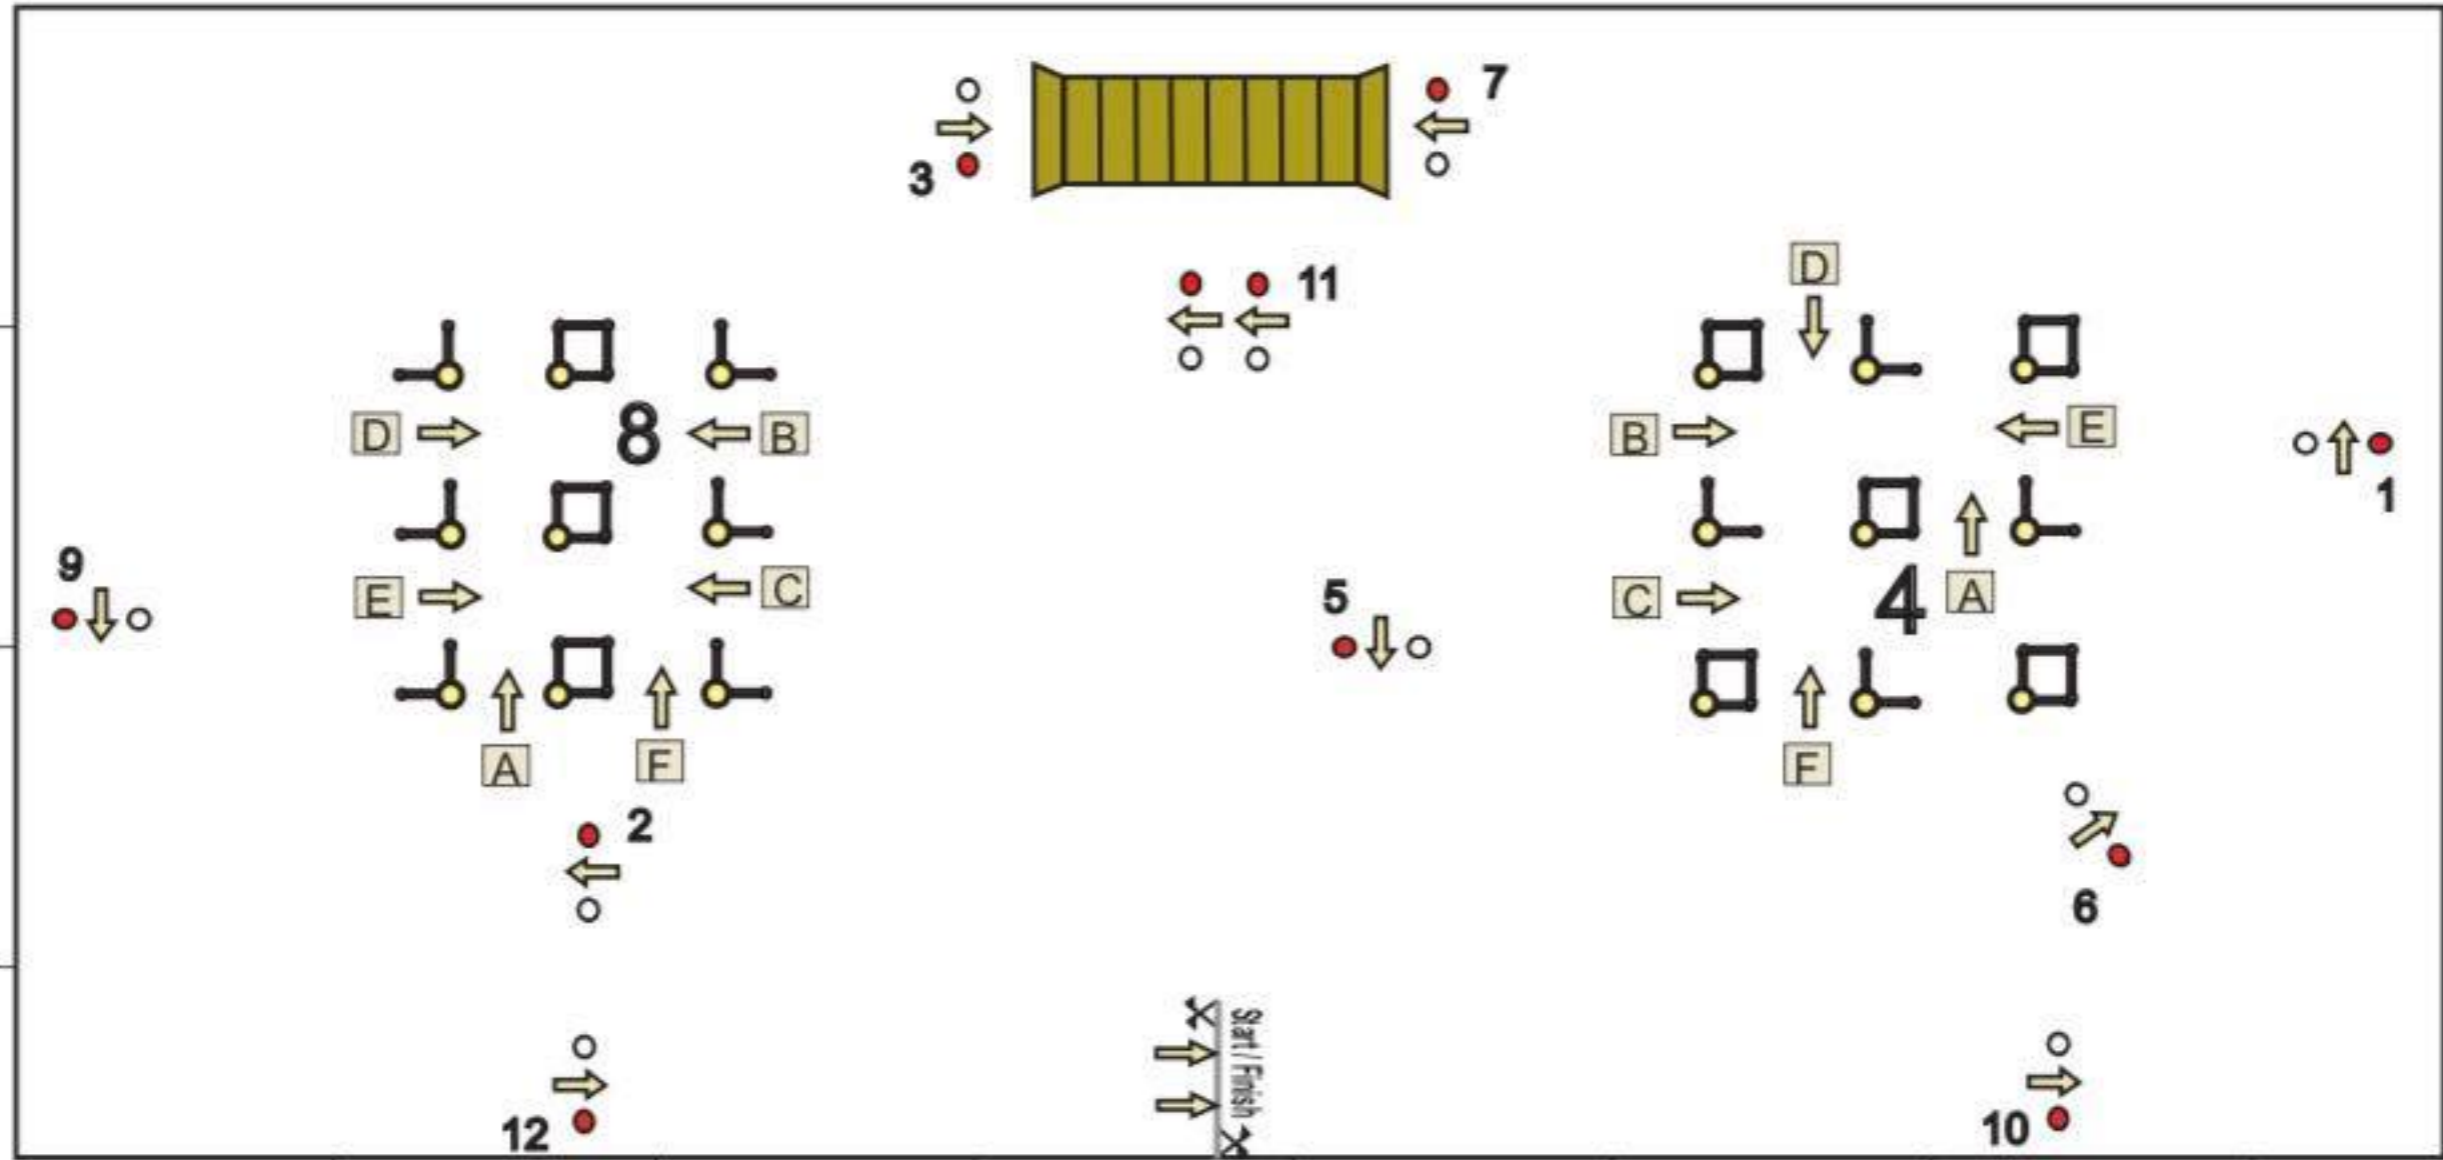

FEI Driving World Cup London December 2022

● = Knock down

Drive off for Competition-1: 1-2-3-4ABCDE~~X~~ 5-6-7-8ABCDE~~X~~F 9-10-11-12