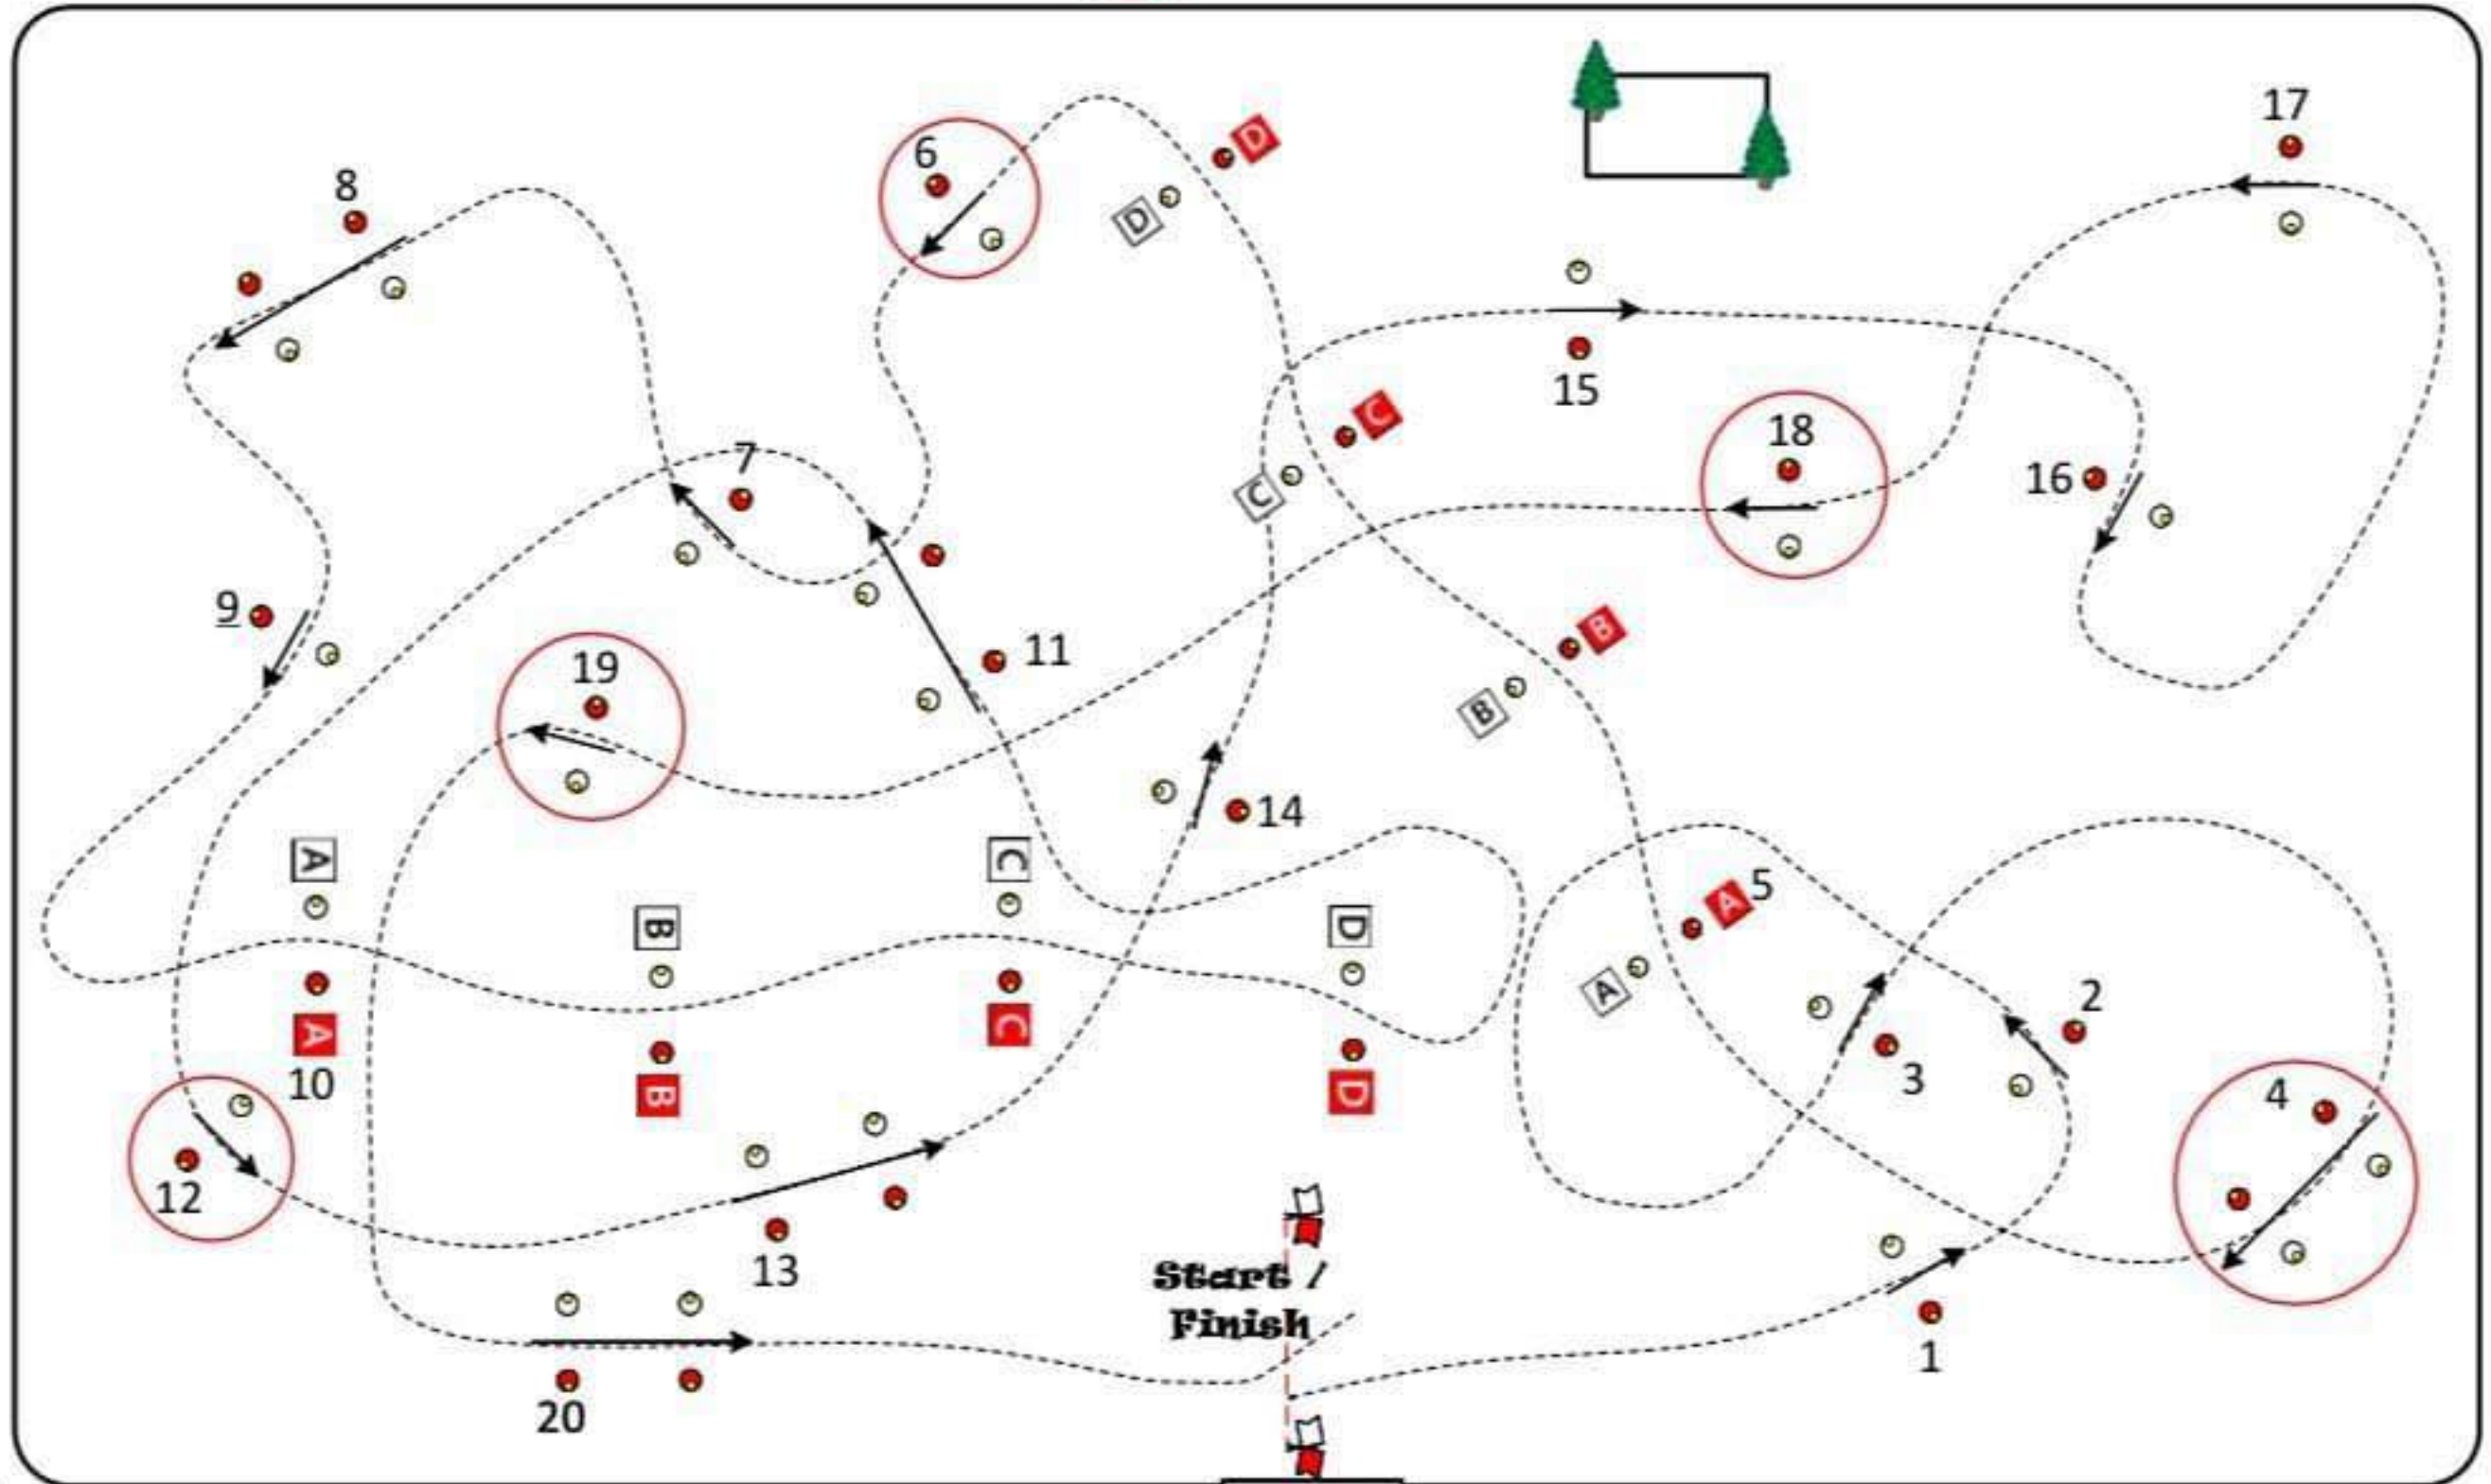

Sunday, 5 May 2024

The Fault Competition

Horses Four- in Hand The Fault Competition

Start: 11.30 AM

Royal Windsor Horse Show

FEI Rules 971. 1.1
Cones width: 1,85 m.
Obstacles 20
Speed: m/min 240
Length: 725
Time allowed: 181 sec.
Time Limit: 363 sec.

1,80m

SCALE: 1:400

Jury